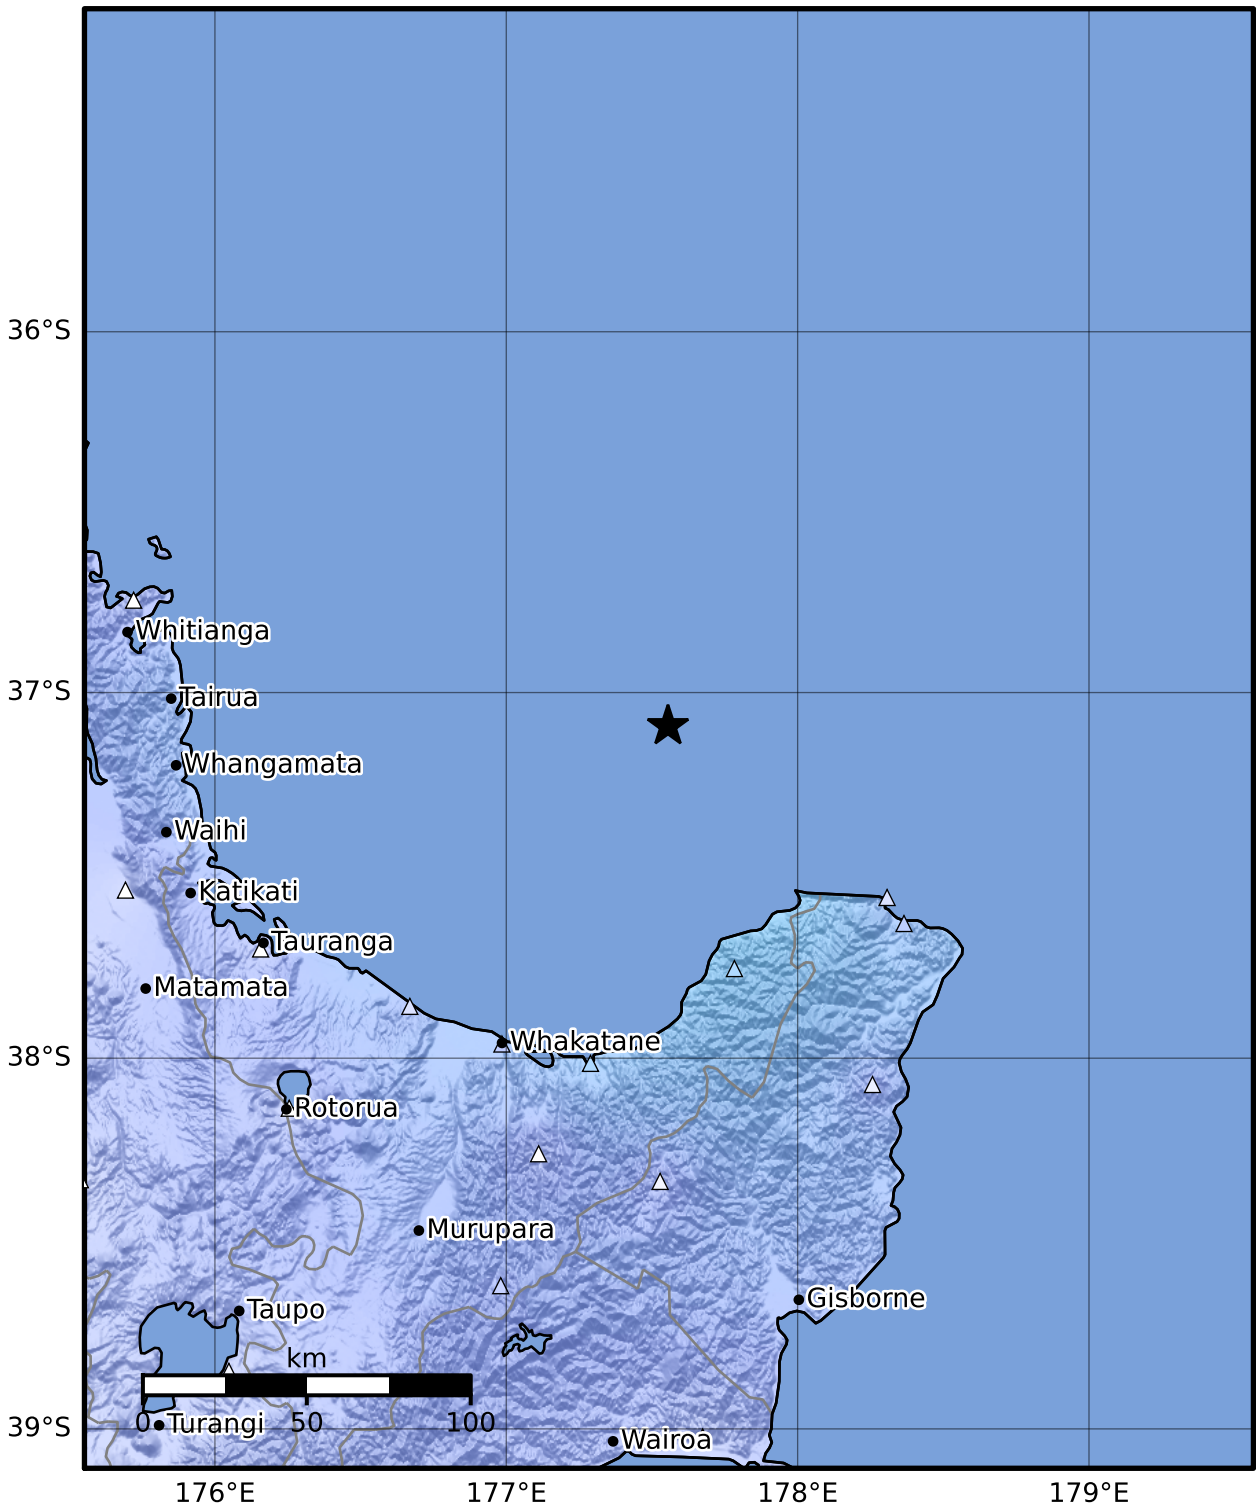

Macroseismic Intensity Map GNS Science

ShakeMap: Raukumara Plain

Feb 15, 2023 14:48:28 UTC M4.5 S37.09 E177.56 Depth: 98.2km ID:2023p123289

SHAKING	Not felt	Weak	Light	Moderate	Strong	Very strong	Severe	Violent	Extreme
DAMAGE	None	None	None	Very light	Light	Moderate	Moderate/heavy	Heavy	Very heavy
PGA(%g)	<0.0464	0.29	1.63	5.16	12.5	22.4	40.2	72.2	>129
PGV(cm/s)	<0.0215	0.125	1.04	4.31	14.5	26.4	48.3	88.4	>162
INTENSITY	I	II-III	IV	V	VI	VII	VIII	IX	X+

Scale based on Moratalla et al.(2021) and Worden et al.(2012) Version 10: Processed 2023-02-16T14:49:16Z
 Δ Seismic Instrument ○ Reported Intensity ★ Epicenter