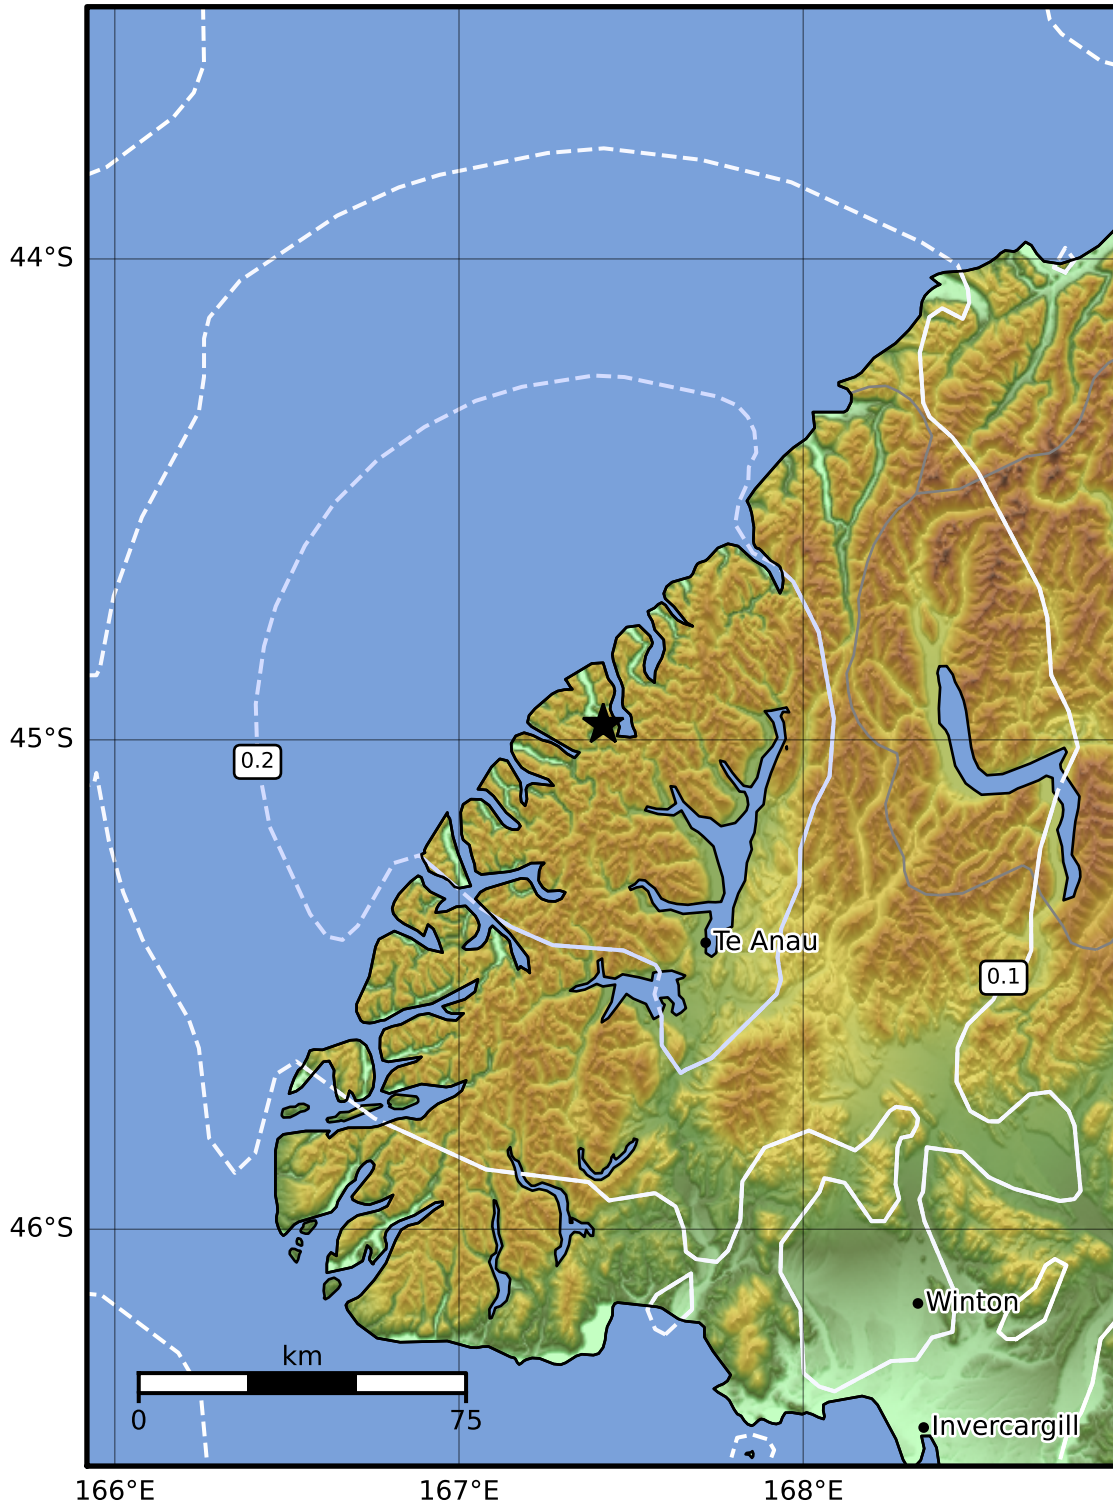

0.3 Second Peak Spectral Acceleration Map GNS Science  
 ShakeMap: Fiordland

Feb 17, 2023 04:35:09 UTC M3.9 S44.97 E167.42 Depth: 79.1km ID:2023p127543

<b>SA(0.3) (%g)</b>	<b>0.1</b>	<b>0.2</b>	<b>0.5</b>	<b>1</b>	<b>2</b>	<b>5</b>	<b>10</b>	<b>20</b>	<b>50</b>	<b>100</b>	<b>200</b>
---------------------	------------	------------	------------	----------	----------	----------	-----------	-----------	-----------	------------	------------

Scale based on Moratalla et al.(2021) and Worden et al.(2012) Version 1: Processed 2023-02-17T04:42:42Z

△ Seismic Instrument ○ Reported Intensity ★ Epicenter