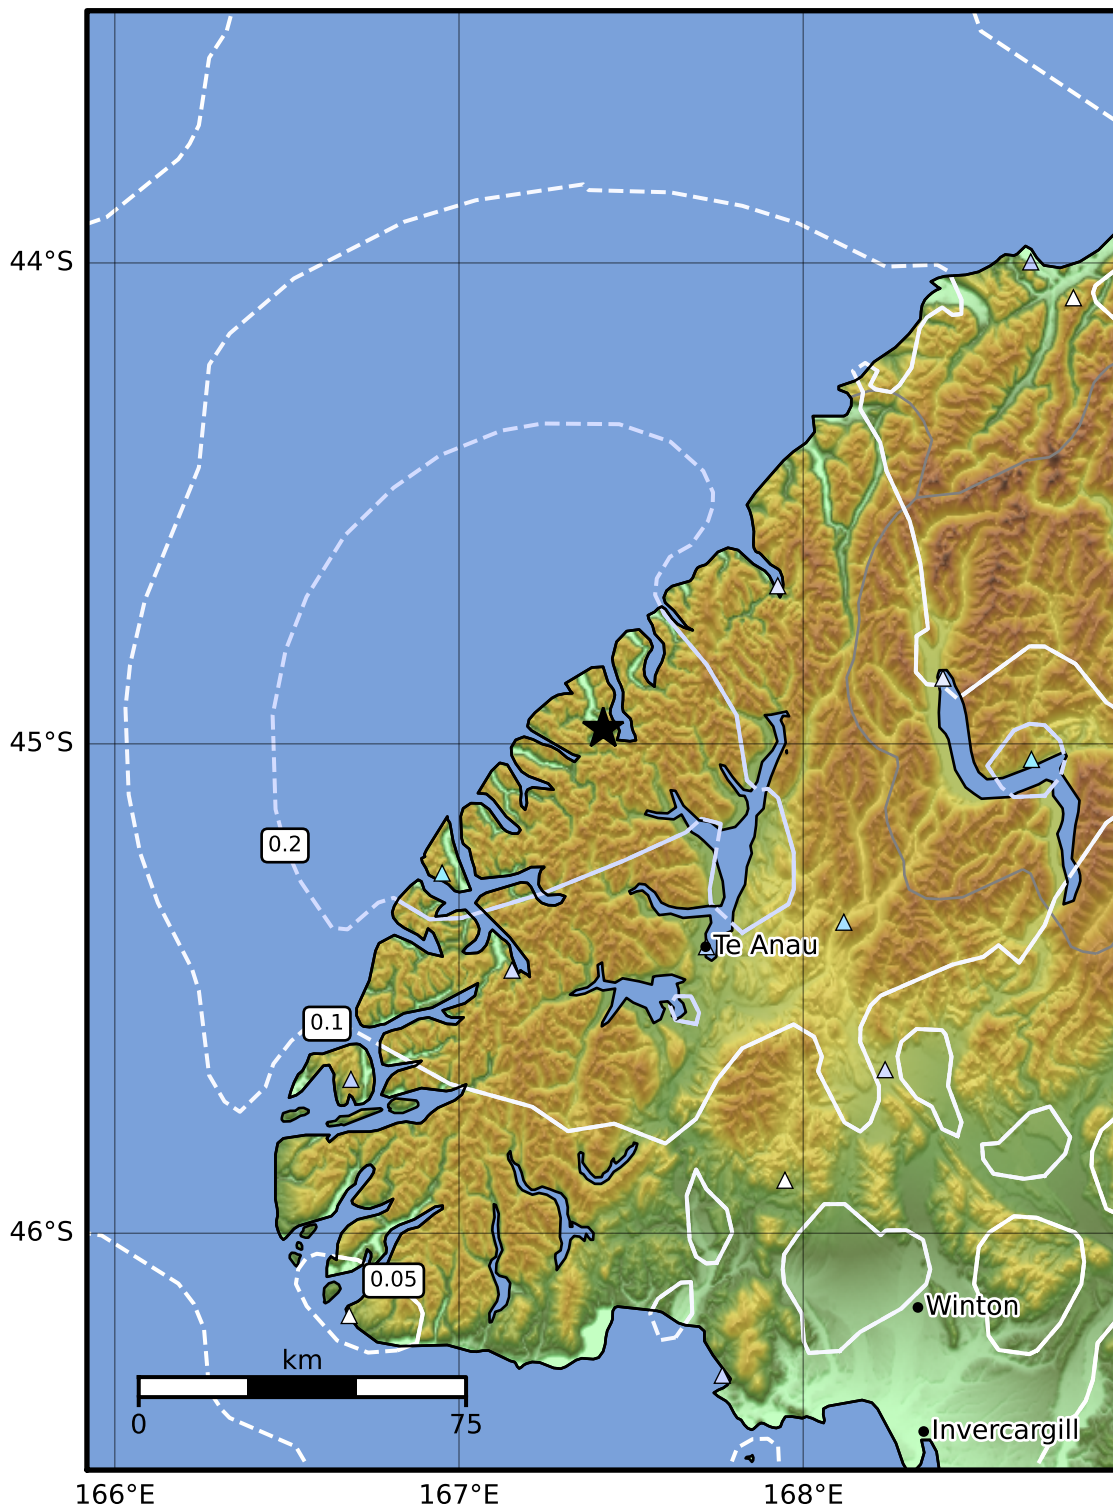

0.3 Second Peak Spectral Acceleration Map GNS Science

ShakeMap: Fiordland

Feb 17, 2023 04:35:09 UTC M3.9 S44.97 E167.42 Depth: 79.1km ID:2023p127543

SA(0.3) (%g)	0.1	0.2	0.5	1	2	5	10	20	50	100	200
--------------	-----	-----	-----	---	---	---	----	----	----	-----	-----

Scale based on Moratalla et al.(2021) and Worden et al.(2012) Version 6: Processed 2023-02-17T05:35:56Z

△ Seismic Instrument ○ Reported Intensity ★ Epicenter