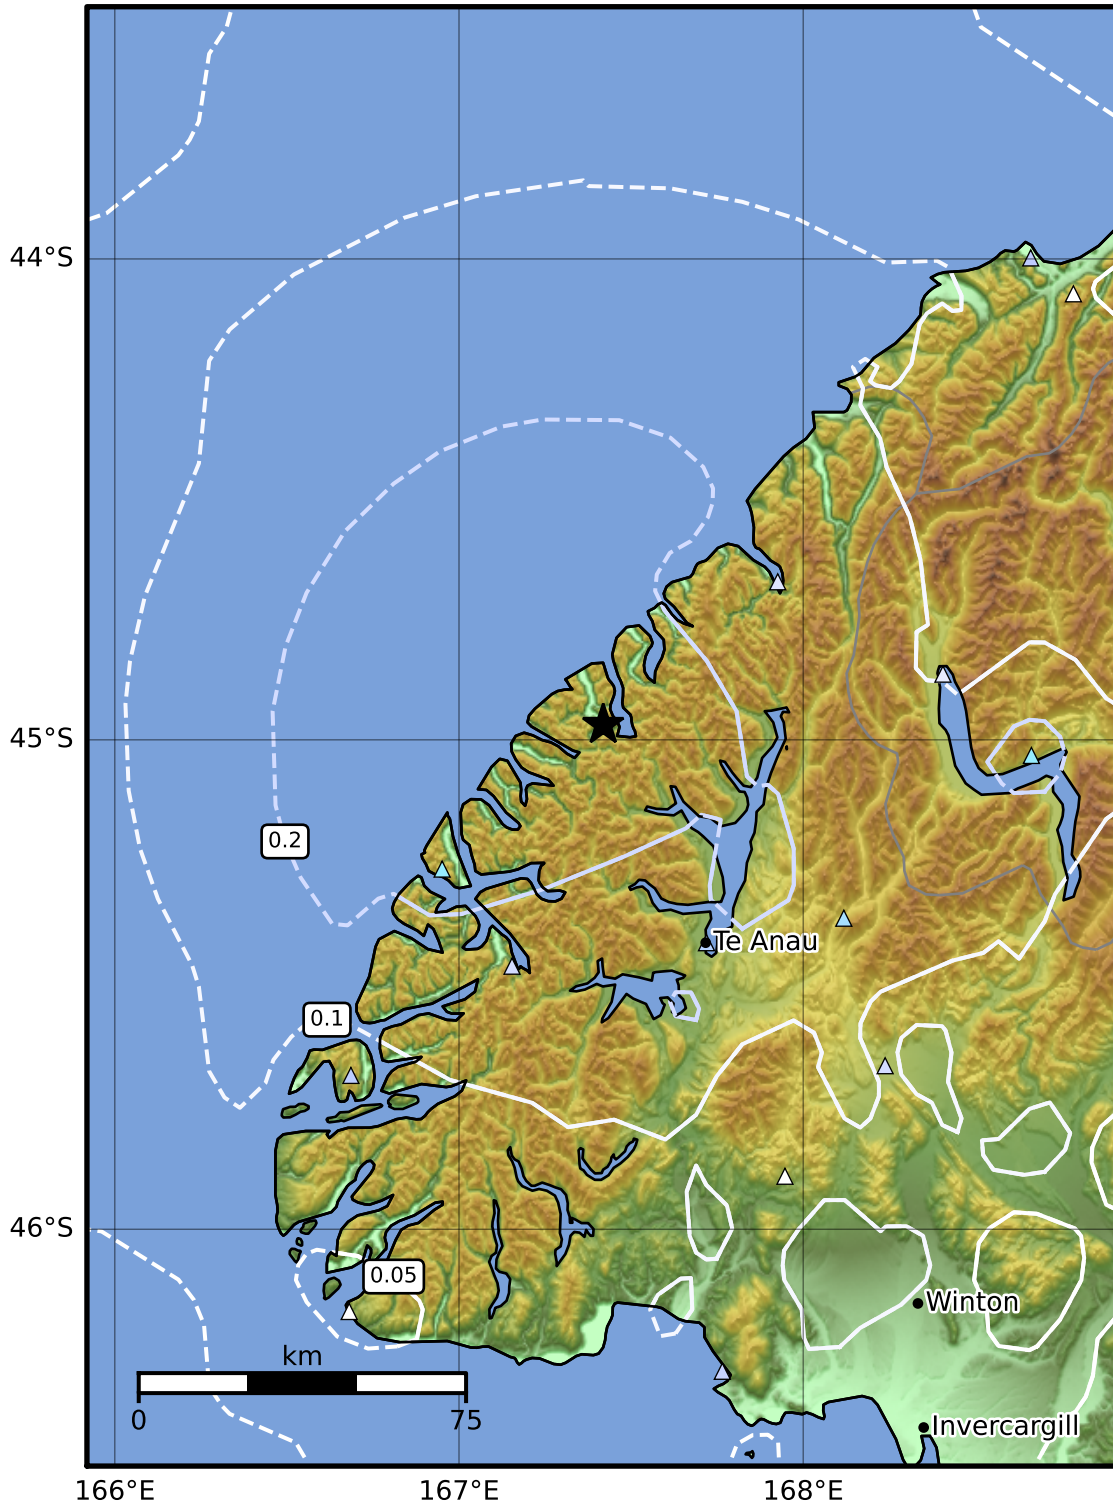

0.3 Second Peak Spectral Acceleration Map GNS Science
 ShakeMap: Fiordland

Feb 17, 2023 04:35:09 UTC M3.9 S44.97 E167.42 Depth: 79.1km ID:2023p127543

SA(0.3) (%g)	0.1	0.2	0.5	1	2	5	10	20	50	100	200
---------------------	------------	------------	------------	----------	----------	----------	-----------	-----------	-----------	------------	------------

Scale based on Moratalla et al.(2021) and Worden et al.(2012) Version 7: Processed 2023-02-17T06:35:58Z

△ Seismic Instrument ○ Reported Intensity ★ Epicenter