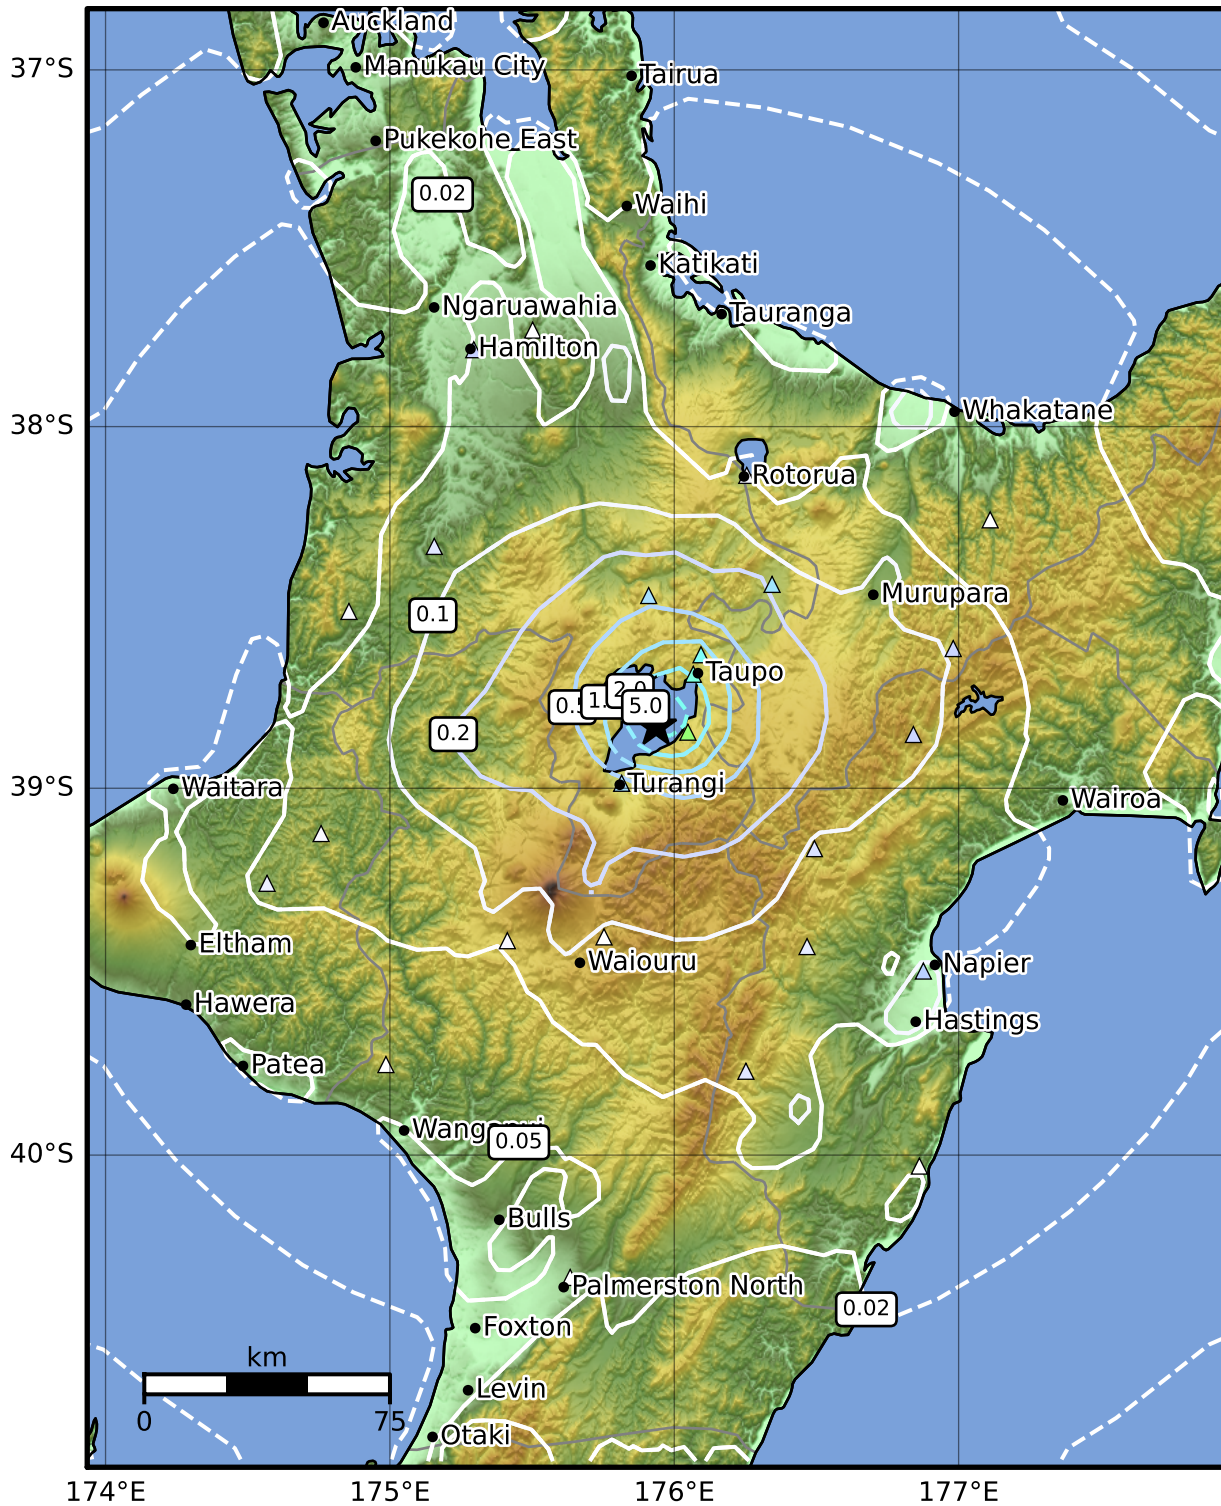

0.3 Second Peak Spectral Acceleration Map GNS Science

ShakeMap: Taupo

Mar 05, 2023 03:13:40 UTC M4.2 S38.83 E175.94 Depth: 4.9km ID:2023p170633

SA(0.3) (%g)	0.1	0.2	0.5	1	2	5	10	20	50	100	200
--------------	-----	-----	-----	---	---	---	----	----	----	-----	-----

Scale based on Moratalla et al.(2021) and Worden et al.(2012) Version 2: Processed 2023-03-05T03:43:26Z

△ Seismic Instrument ○ Reported Intensity ★ Epicenter

Te Whakaahuatanga Tere o ngā Rū Whenua me ngā Parawhenua
R-CET
 Rapid Characterisation of Earthquakes and Tsunamis
 A GNS Science Led Research Programme