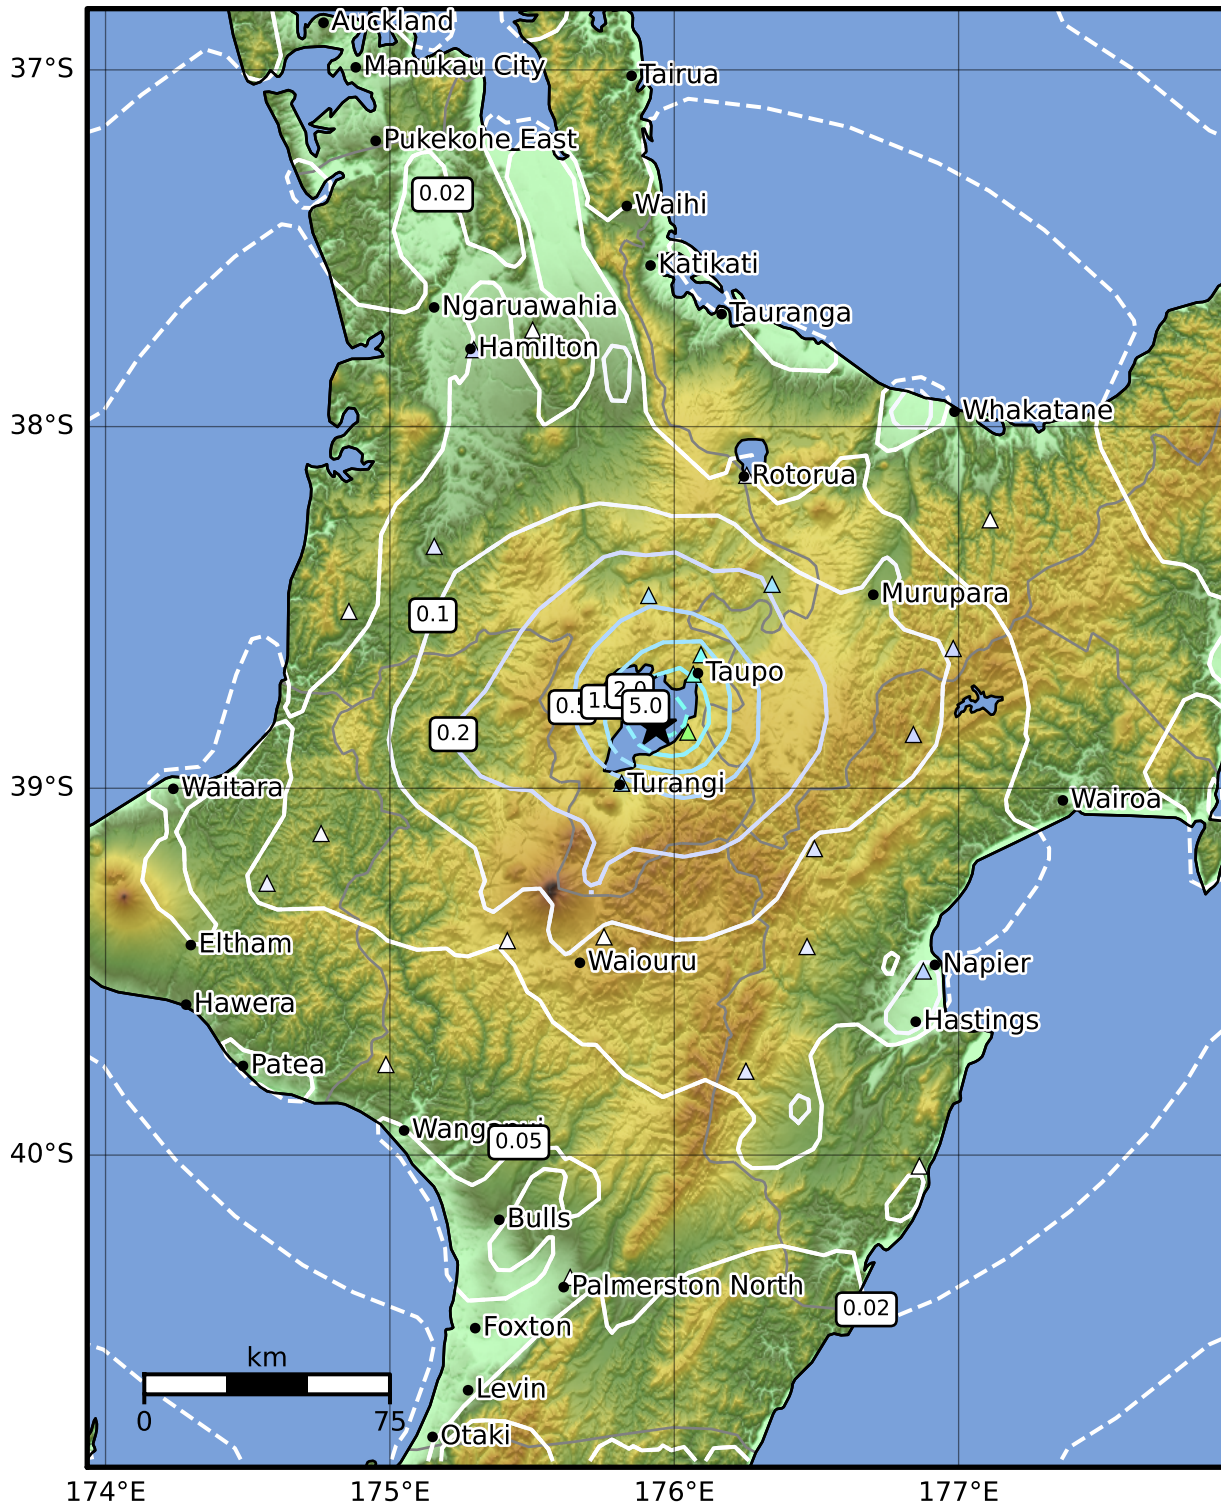

0.3 Second Peak Spectral Acceleration Map GNS Science

ShakeMap: Taupo

Mar 05, 2023 03:13:40 UTC M4.2 S38.83 E175.94 Depth: 4.9km ID:2023p170633

SA(0.3) (%g)	0.1	0.2	0.5	1	2	5	10	20	50	100	200
--------------	-----	-----	-----	---	---	---	----	----	----	-----	-----

Scale based on Moratalla et al.(2021) and Worden et al.(2012) Version 3: Processed 2023-03-05T03:49:28Z

△ Seismic Instrument ○ Reported Intensity ★ Epicenter

Te Whakaahuatanga Tere o ngā Rū Whenua me ngā Parawhenua
R-CET
 Rapid Characterisation of Earthquakes and Tsunamis
 A GNS Science Led Research Programme