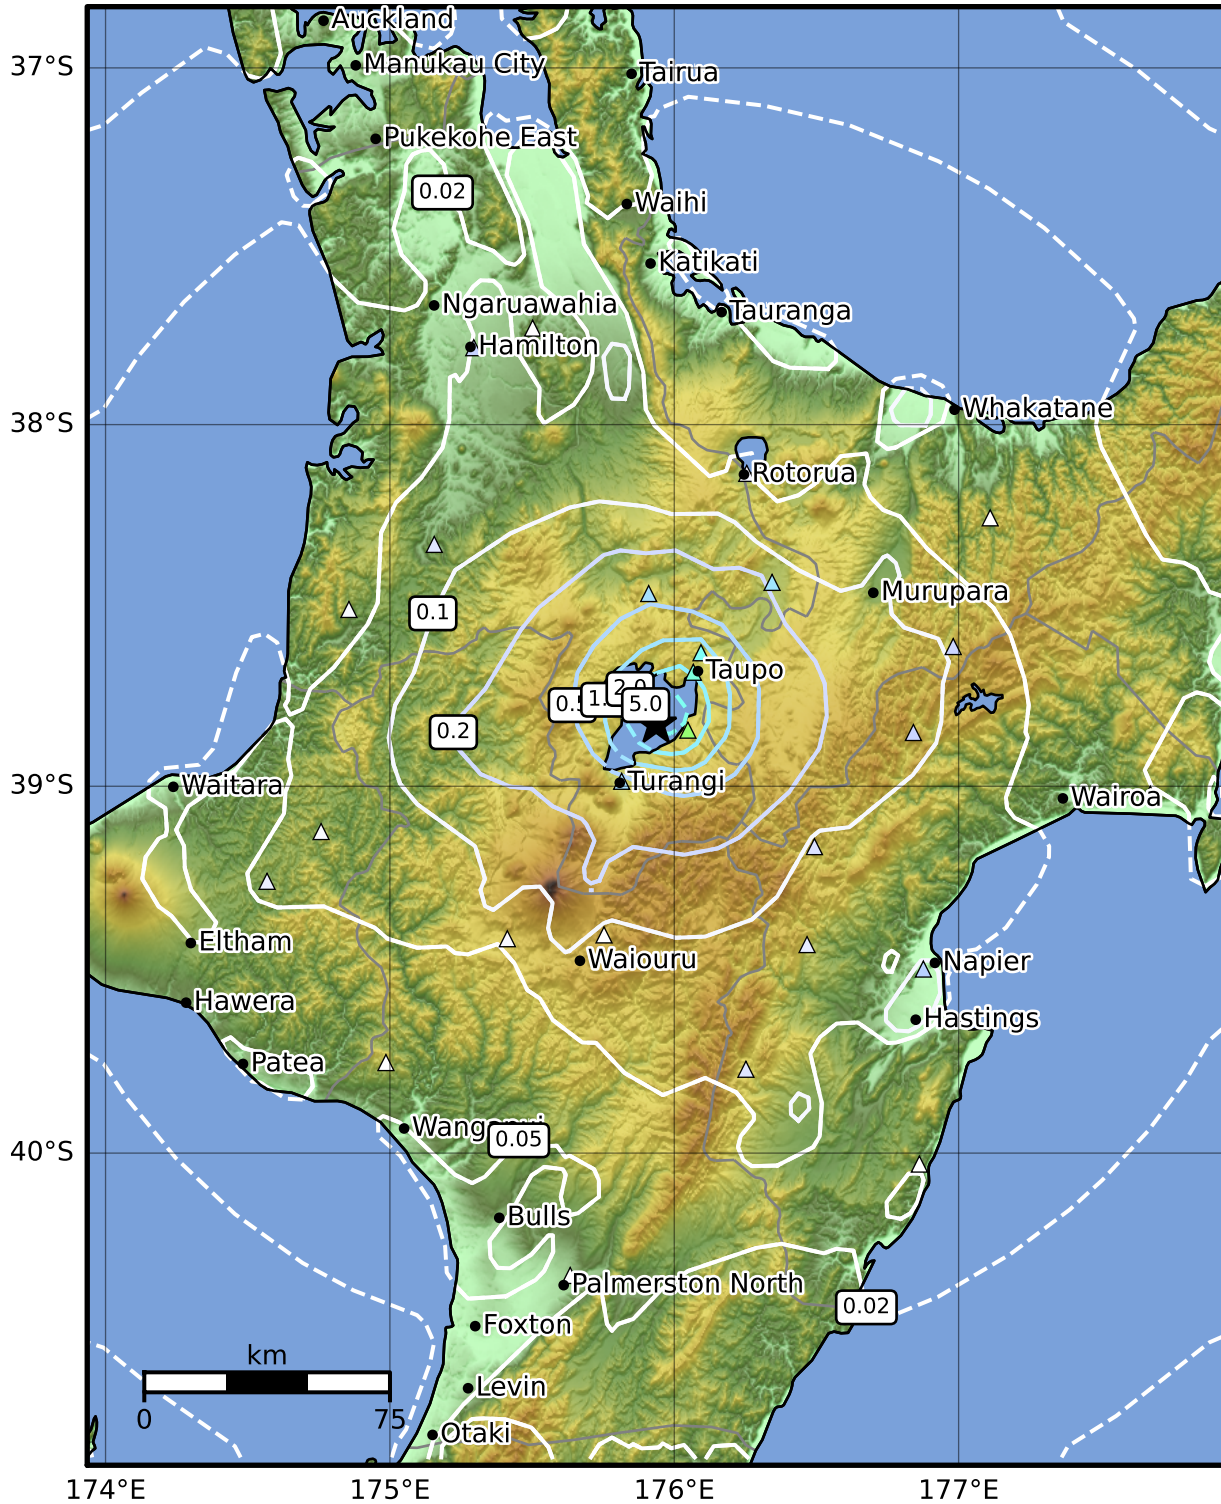

0.3 Second Peak Spectral Acceleration Map GNS Science

ShakeMap: Taupo

Mar 05, 2023 03:13:40 UTC M4.2 S38.83 E175.94 Depth: 4.9km ID:2023p170633

SA(0.3) (%g)	0.1	0.2	0.5	1	2	5	10	20	50	100	200
--------------	-----	-----	-----	---	---	---	----	----	----	-----	-----

Scale based on Moratalla et al.(2021) and Worden et al.(2012) Version 4: Processed 2023-03-05T04:14:30Z

△ Seismic Instrument ○ Reported Intensity ★ Epicenter

Te Whakaahuatanga Tere o ngā Rū Whenua me ngā Parawhenua
R-CET
 Rapid Characterisation of Earthquakes and Tsunamis
 A GNS Science Led Research Programme