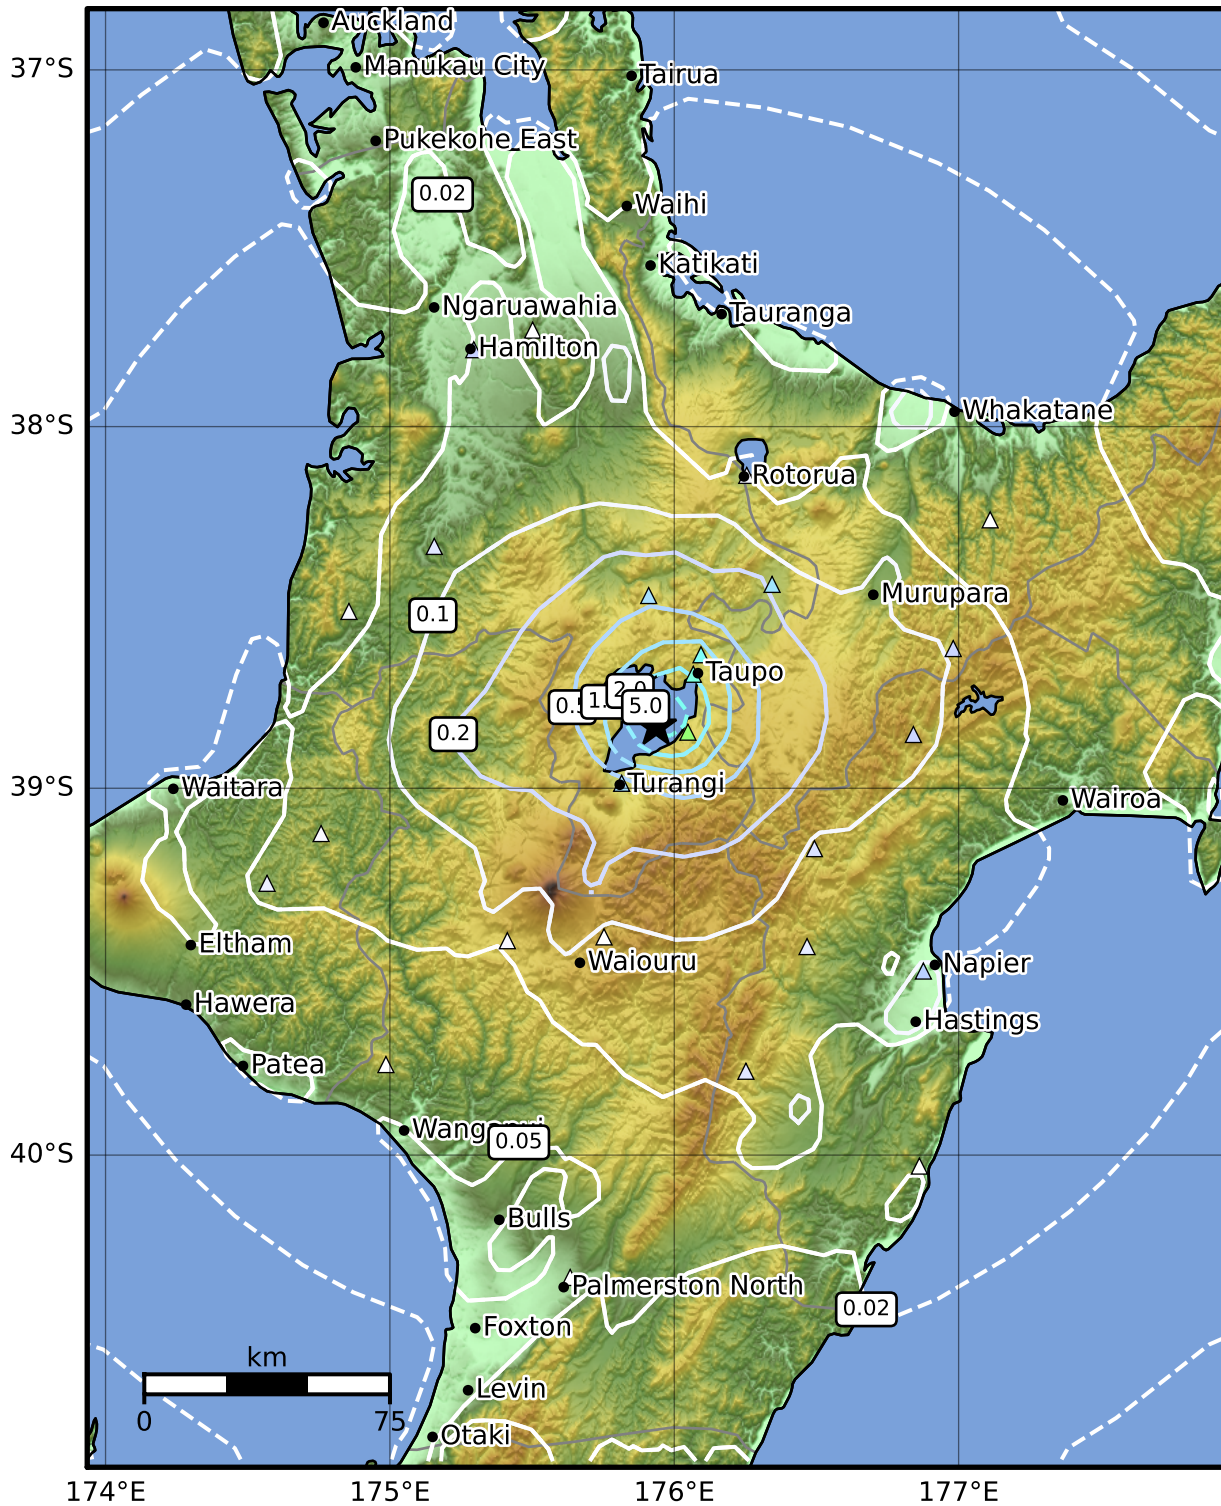

0.3 Second Peak Spectral Acceleration Map GNS Science

ShakeMap: Taupo

Mar 05, 2023 03:13:40 UTC M4.2 S38.83 E175.94 Depth: 4.9km ID:2023p170633

SA(0.3) (%g)	0.1	0.2	0.5	1	2	5	10	20	50	100	200
--------------	-----	-----	-----	---	---	---	----	----	----	-----	-----

Scale based on Moratalla et al.(2021) and Worden et al.(2012) Version 5: Processed 2023-03-05T05:14:30Z

△ Seismic Instrument ○ Reported Intensity ★ Epicenter

Te Whakaahuatanga Tere o ngā Rū Whenua me ngā Parawhenua
R-CET
 Rapid Characterisation of Earthquakes and Tsunamis
 A GNS Science Led Research Programme