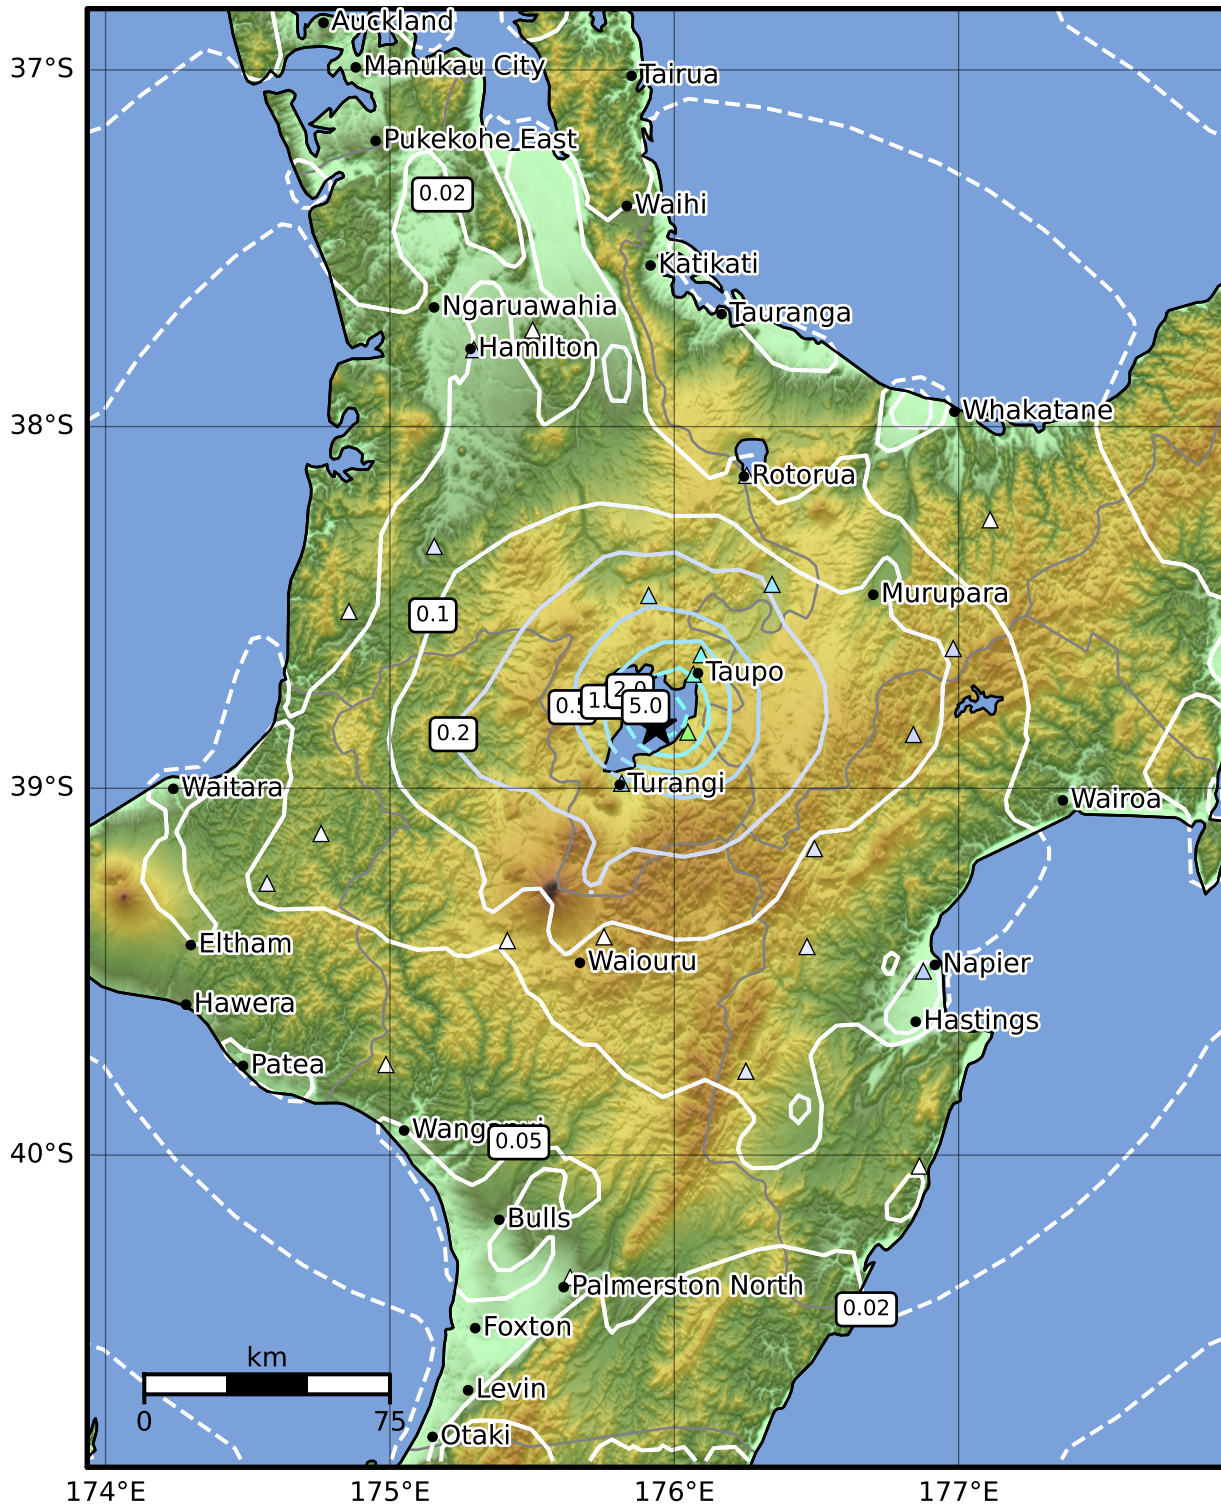

0.3 Second Peak Spectral Acceleration Map GNS Science

ShakeMap: Taupo

Mar 05, 2023 03:13:40 UTC M4.2 S38.83 E175.94 Depth: 4.9km ID:2023p170633

SA(0.3) (%g)	0.1	0.2	0.5	1	2	5	10	20	50	100	200
--------------	-----	-----	-----	---	---	---	----	----	----	-----	-----

Scale based on Moratalla et al.(2021) and Worden et al.(2012) Version 6: Processed 2023-03-05T06:14:30Z

△ Seismic Instrument ○ Reported Intensity ★ Epicenter

Te Whakaahuatanga Tere o ngā Rū Whenua me ngā Parawhenua
R-CET
 Rapid Characterisation of Earthquakes and Tsunamis
 A GNS Science Led Research Programme