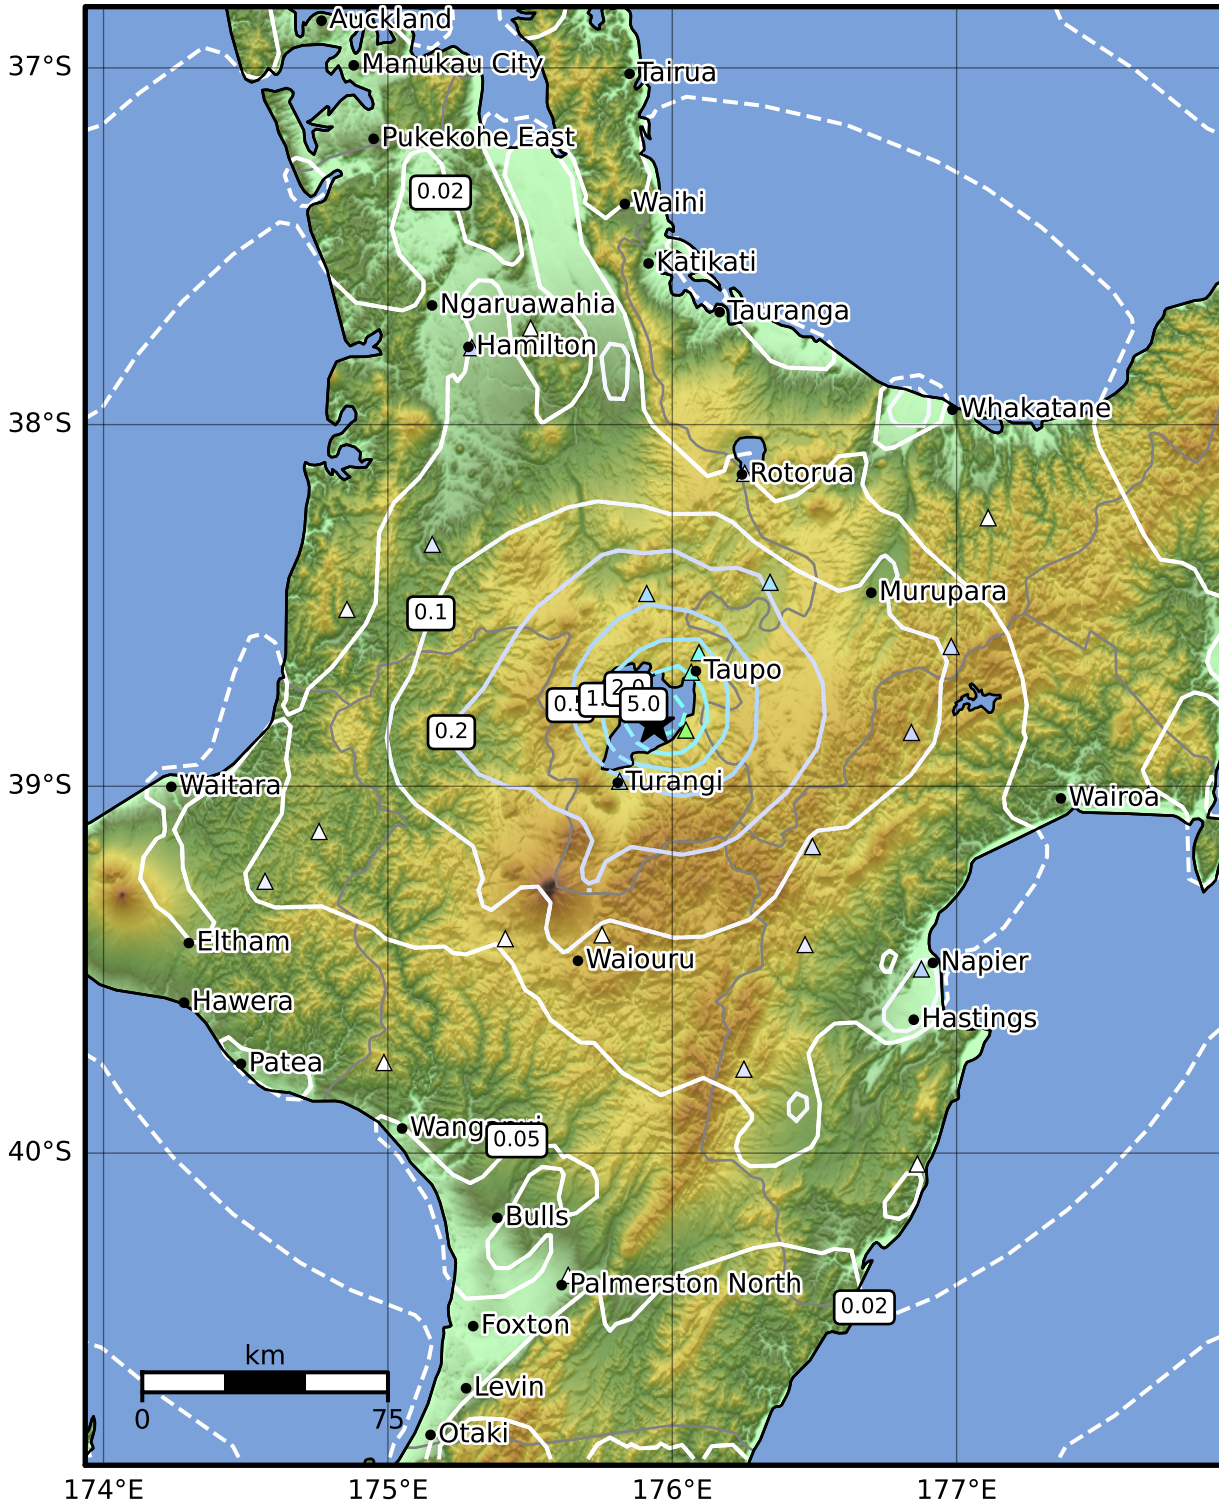

0.3 Second Peak Spectral Acceleration Map GNS Science

ShakeMap: Taupo

Mar 05, 2023 03:13:40 UTC M4.2 S38.83 E175.94 Depth: 4.9km ID:2023p170633

SA(0.3) (%g)	0.1	0.2	0.5	1	2	5	10	20	50	100	200
--------------	-----	-----	-----	---	---	---	----	----	----	-----	-----

Scale based on Moratalla et al.(2021) and Worden et al.(2012) Version 7: Processed 2023-03-05T09:14:30Z

△ Seismic Instrument ○ Reported Intensity ★ Epicenter

Te Whakaahuatanga Tere o ngā Rū Whenua me ngā Parawhenua
R-CET Rapid Characterisation of Earthquakes and Tsunamis
 A GNS Science Led Research Programme