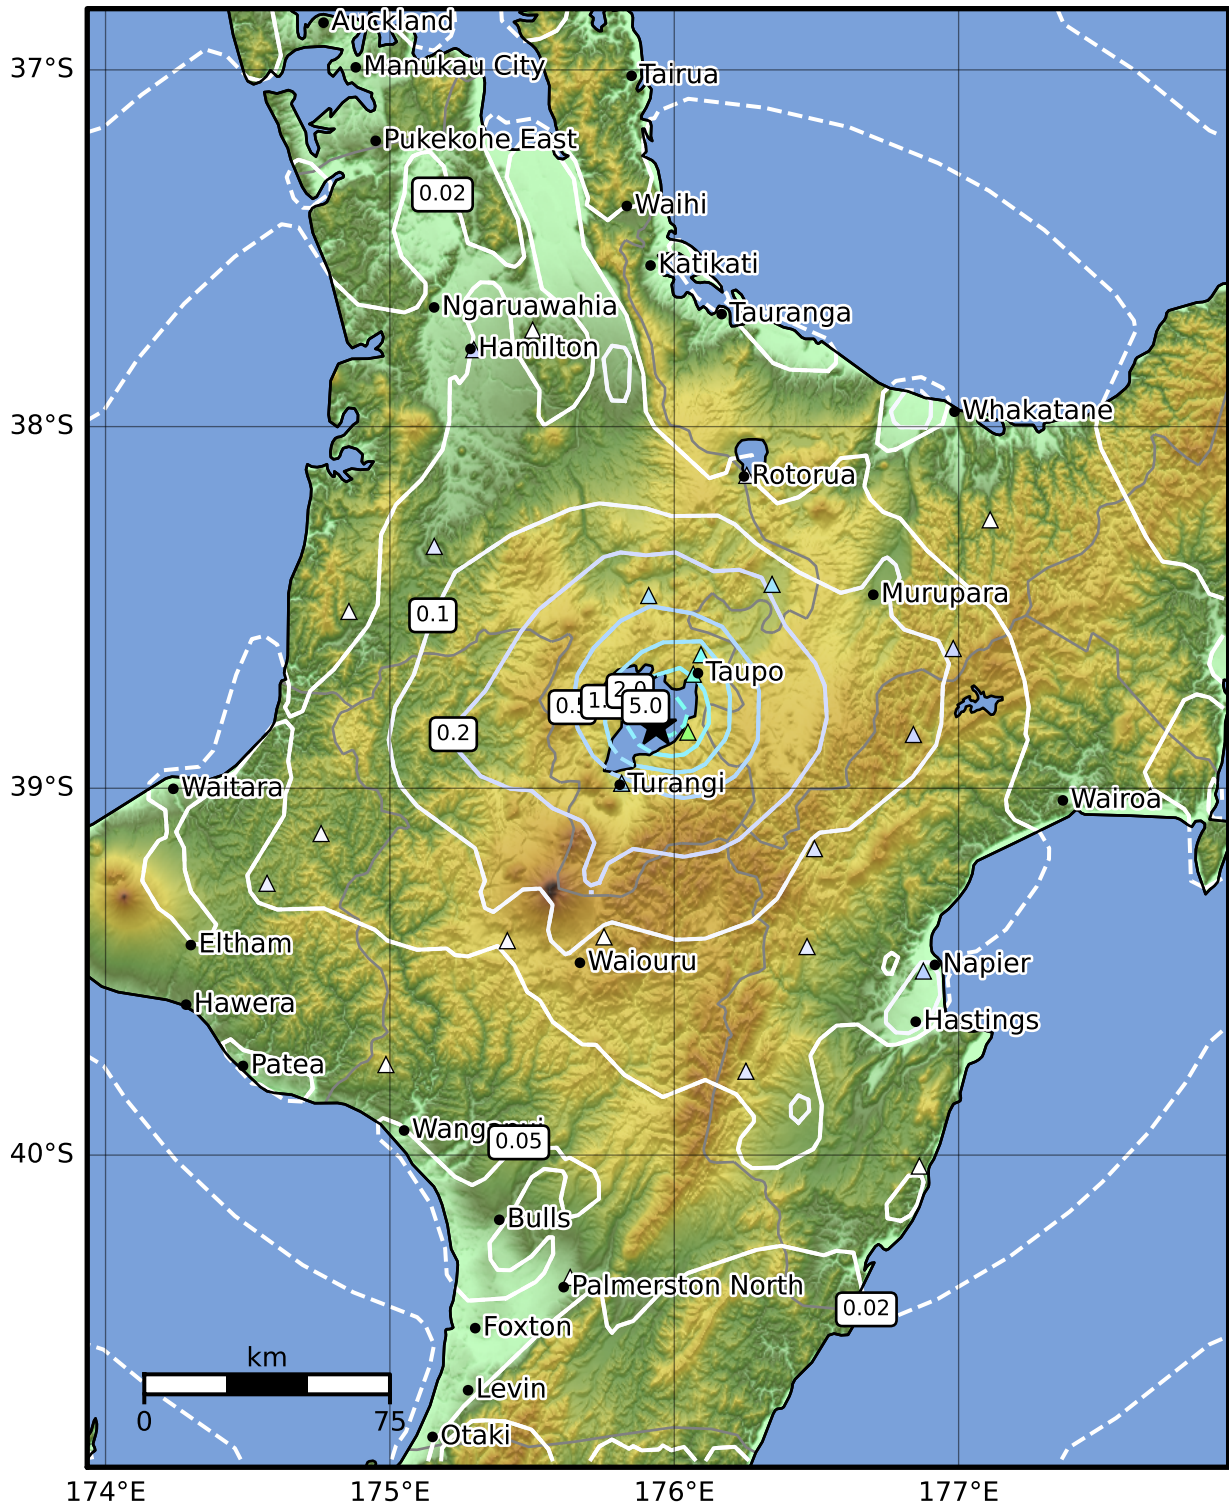

0.3 Second Peak Spectral Acceleration Map GNS Science

ShakeMap: Taupo

Mar 05, 2023 03:13:40 UTC M4.2 S38.83 E175.94 Depth: 4.9km ID:2023p170633

SA(0.3) (%g)	0.1	0.2	0.5	1	2	5	10	20	50	100	200
--------------	-----	-----	-----	---	---	---	----	----	----	-----	-----

Scale based on Moratalla et al.(2021) and Worden et al.(2012) Version 8: Processed 2023-03-06T03:14:30Z

△ Seismic Instrument ○ Reported Intensity ★ Epicenter

Te Whakaahuatanga Tere o ngā Rū Whenua me ngā Parawhenua  
**R-CET** Rapid Characterisation of Earthquakes and Tsunamis  
 A GNS Science Led Research Programme