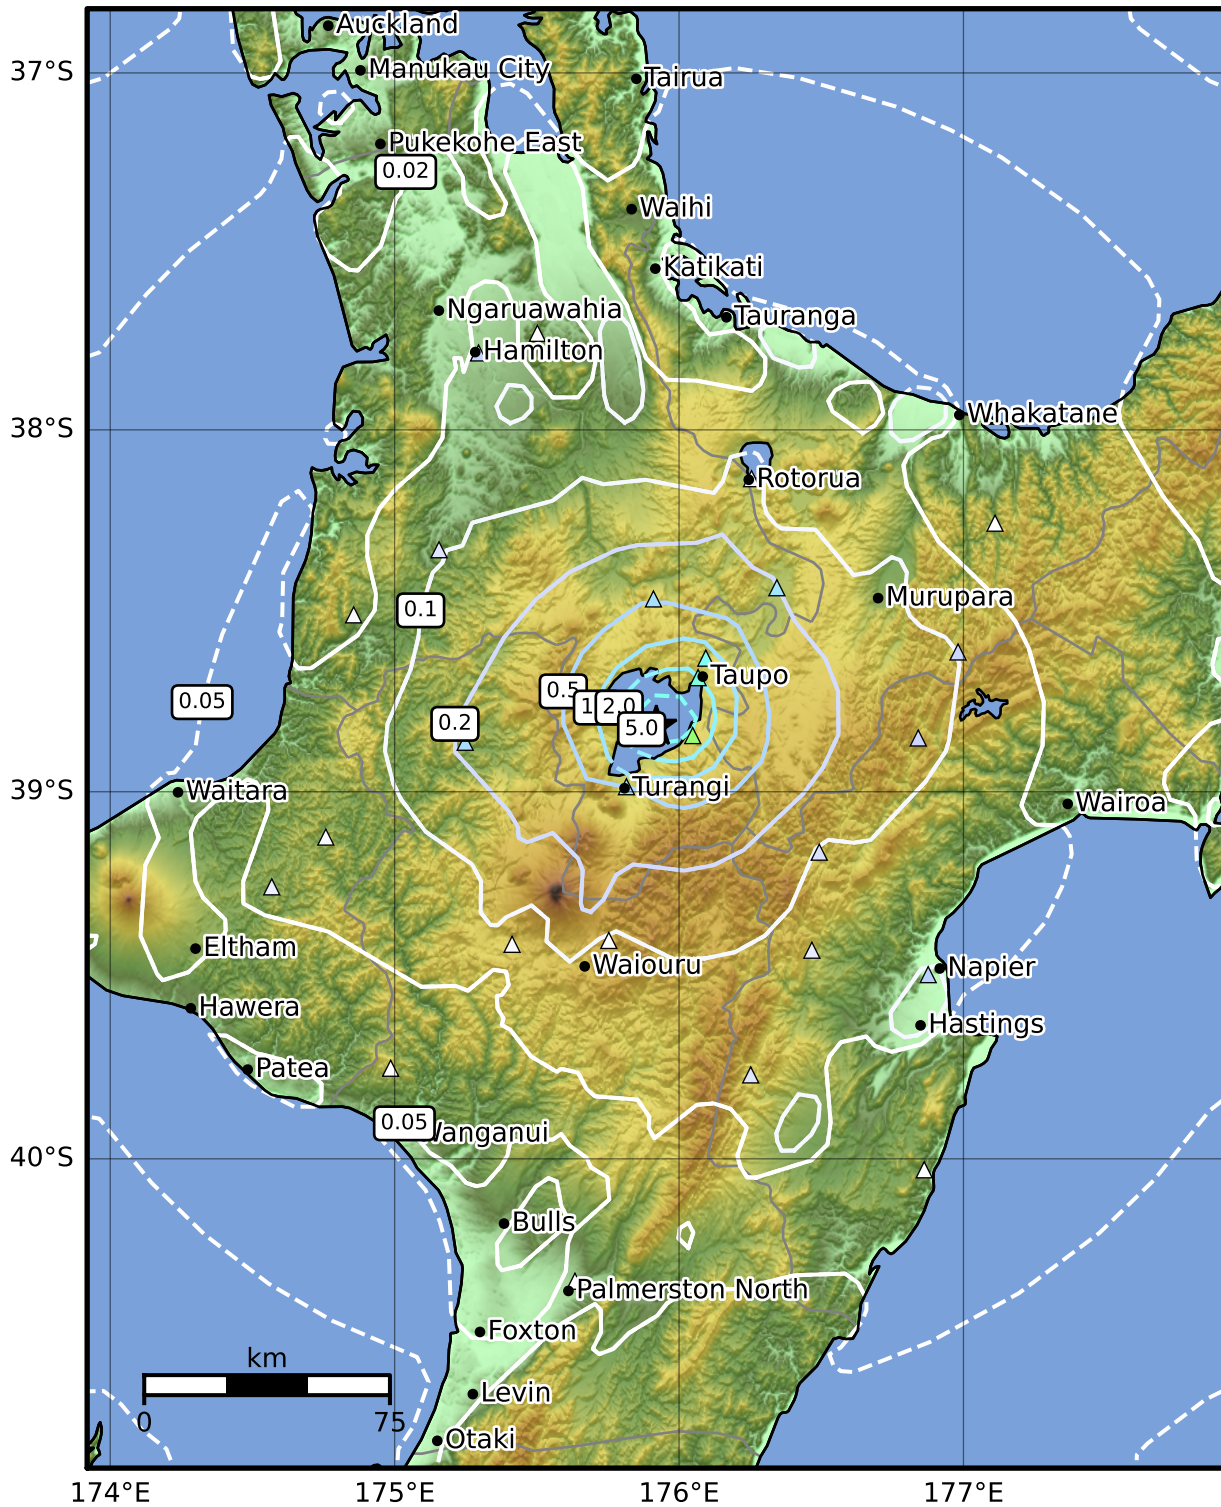

0.3 Second Peak Spectral Acceleration Map GNS Science

ShakeMap: Taupo

Mar 05, 2023 03:13:40 UTC M4.2 S38.82 E175.92 Depth: 5.0km ID:2023p170633

SA(0.3) (%g)	0.1	0.2	0.5	1	2	5	10	20	50	100	200
---------------------	------------	------------	------------	----------	----------	----------	-----------	-----------	-----------	------------	------------

Scale based on Moratalla et al.(2021) and Worden et al.(2012) Version 9: Processed 2023-03-24T02:31:26Z

△ Seismic Instrument ○ Reported Intensity ★ Epicenter

Te Whakaahuatanga Tere o ngā Rū Whenua me ngā Parawhenua
R-CET Rapid Characterisation of Earthquakes and Tsunamis
 A GNS Science Led Research Programme