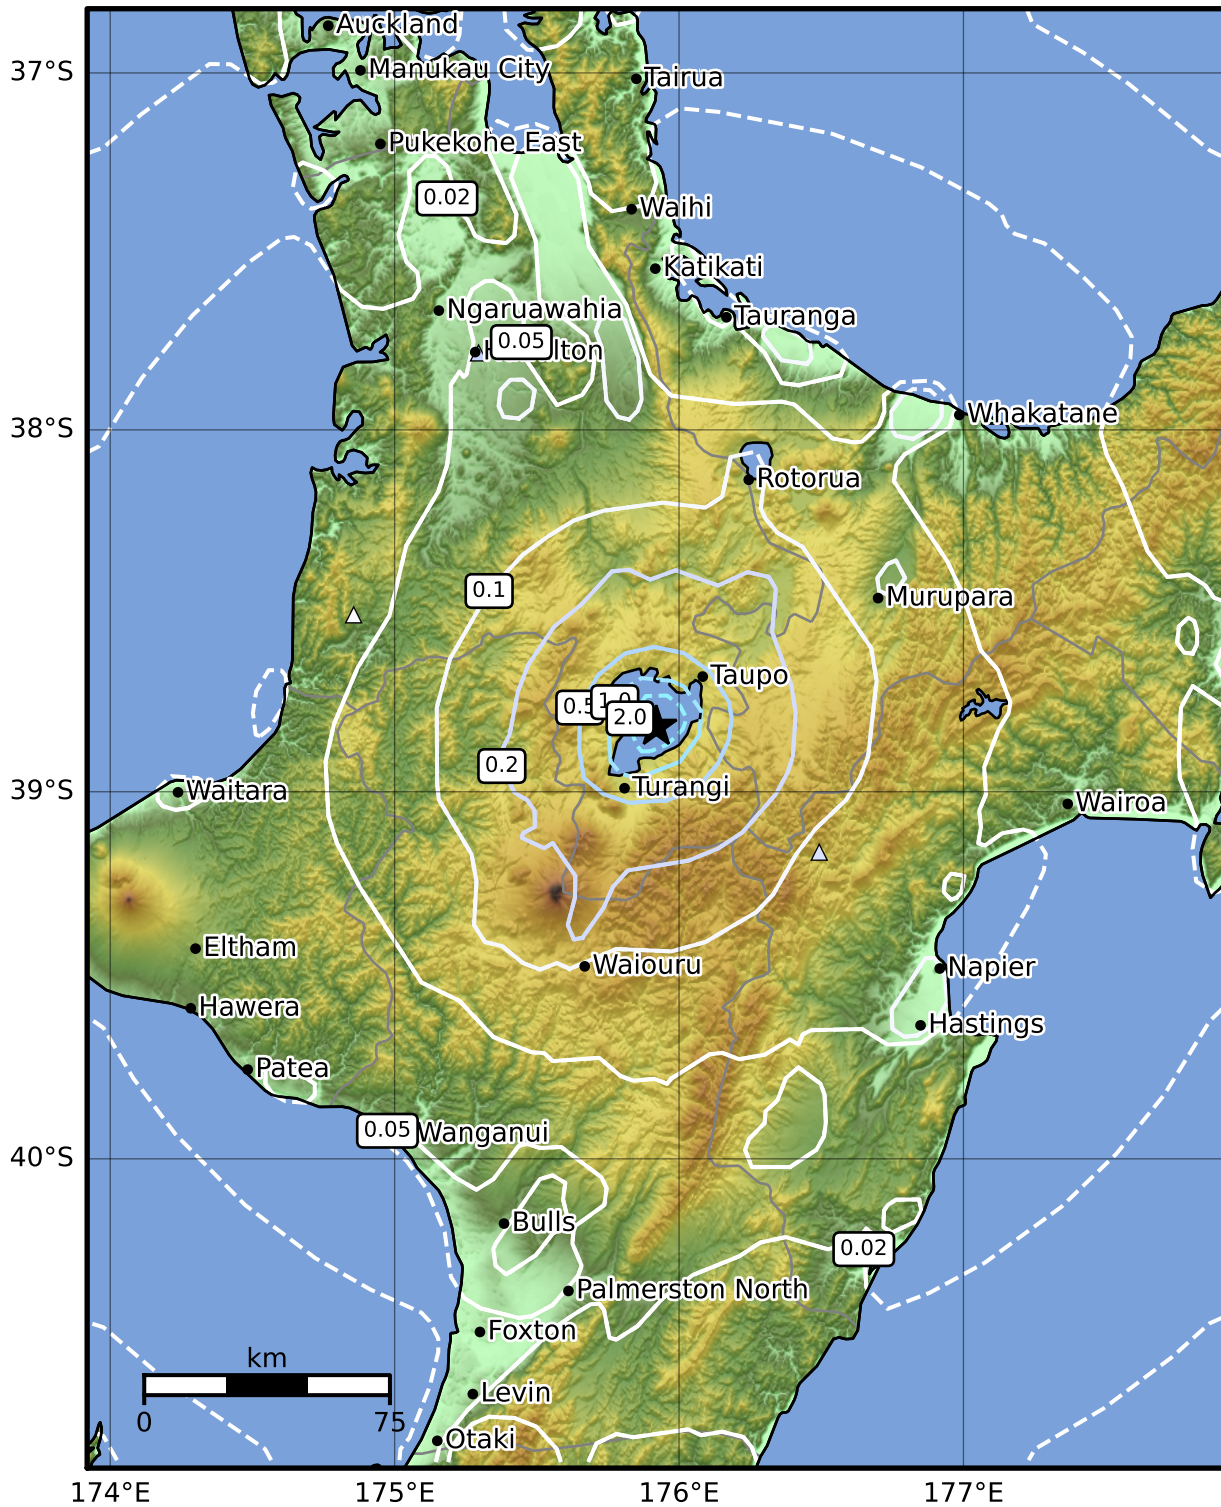

0.3 Second Peak Spectral Acceleration Map GNS Science

ShakeMap: Taupo

Mar 05, 2023 03:13:40 UTC M4.2 S38.82 E175.92 Depth: 5.0km ID:2023p170633

SA(0.3) (%g)	0.1	0.2	0.5	1	2	5	10	20	50	100	200
---------------------	------------	------------	------------	----------	----------	----------	-----------	-----------	-----------	------------	------------

Scale based on Moratalla et al.(2021) and Worden et al.(2012) Version 10: Processed 2023-03-24T02:37:41Z

△ Seismic Instrument ○ Reported Intensity ★ Epicenter

Te Whakaahuatanga Tere o ngā Rū Whenua me ngā Parawhenua
R-CET
 Rapid Characterisation of Earthquakes and Tsunamis
 A GNS Science Led Research Programme