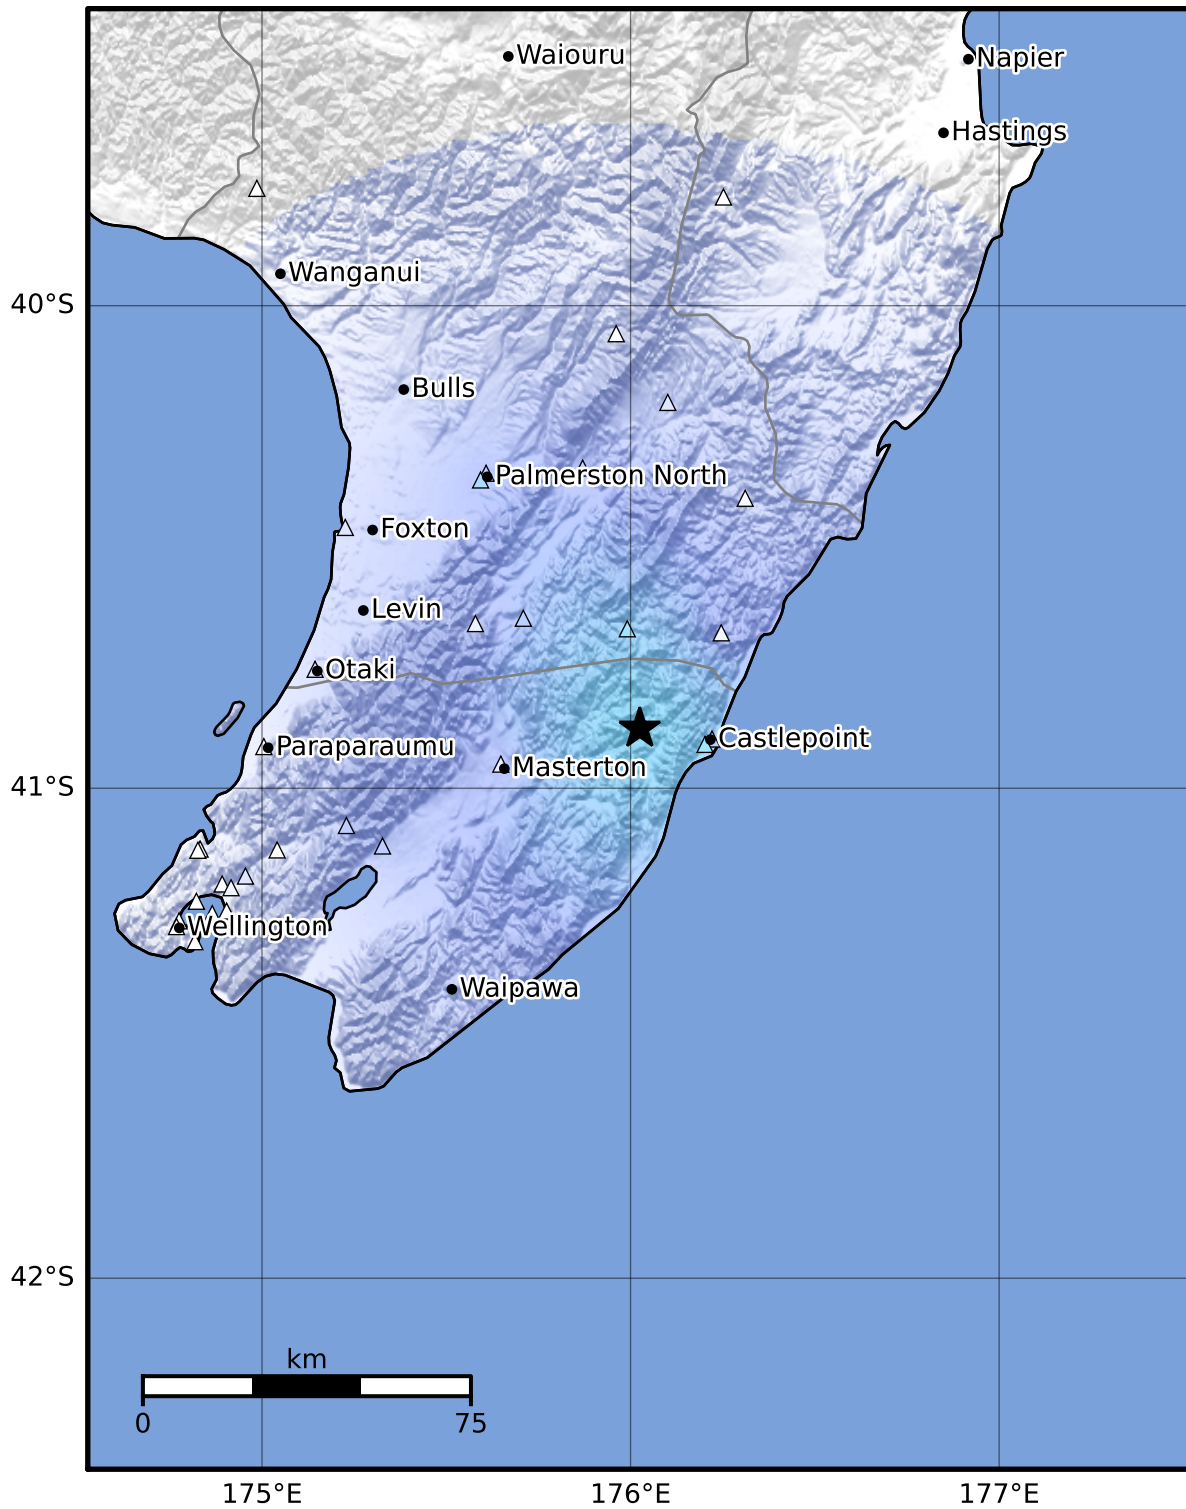

Macroseismic Intensity Map GNS Science

ShakeMap: Wairarapa

Mar 12, 2023 06:31:14 UTC M3.3 S40.88 E176.03 Depth: 20.1km ID:2023p189923

SHAKING	Not felt	Weak	Light	Moderate	Strong	Very strong	Severe	Violent	Extreme
DAMAGE	None	None	None	Very light	Light	Moderate	Moderate/heavy	Heavy	Very heavy
PGA(%g)	<0.0464	0.29	1.63	5.16	12.5	22.4	40.2	72.2	>129
PGV(cm/s)	<0.0215	0.125	1.04	4.31	14.5	26.4	48.3	88.4	>162
INTENSITY	I	II-III	IV	V	VI	VII	VIII	IX	X+

Scale based on Moratalla et al.(2021) and Worden et al.(2012) Version 2: Processed 2023-03-12T06:44:12Z

△ Seismic Instrument ○ Reported Intensity

★ Epicenter