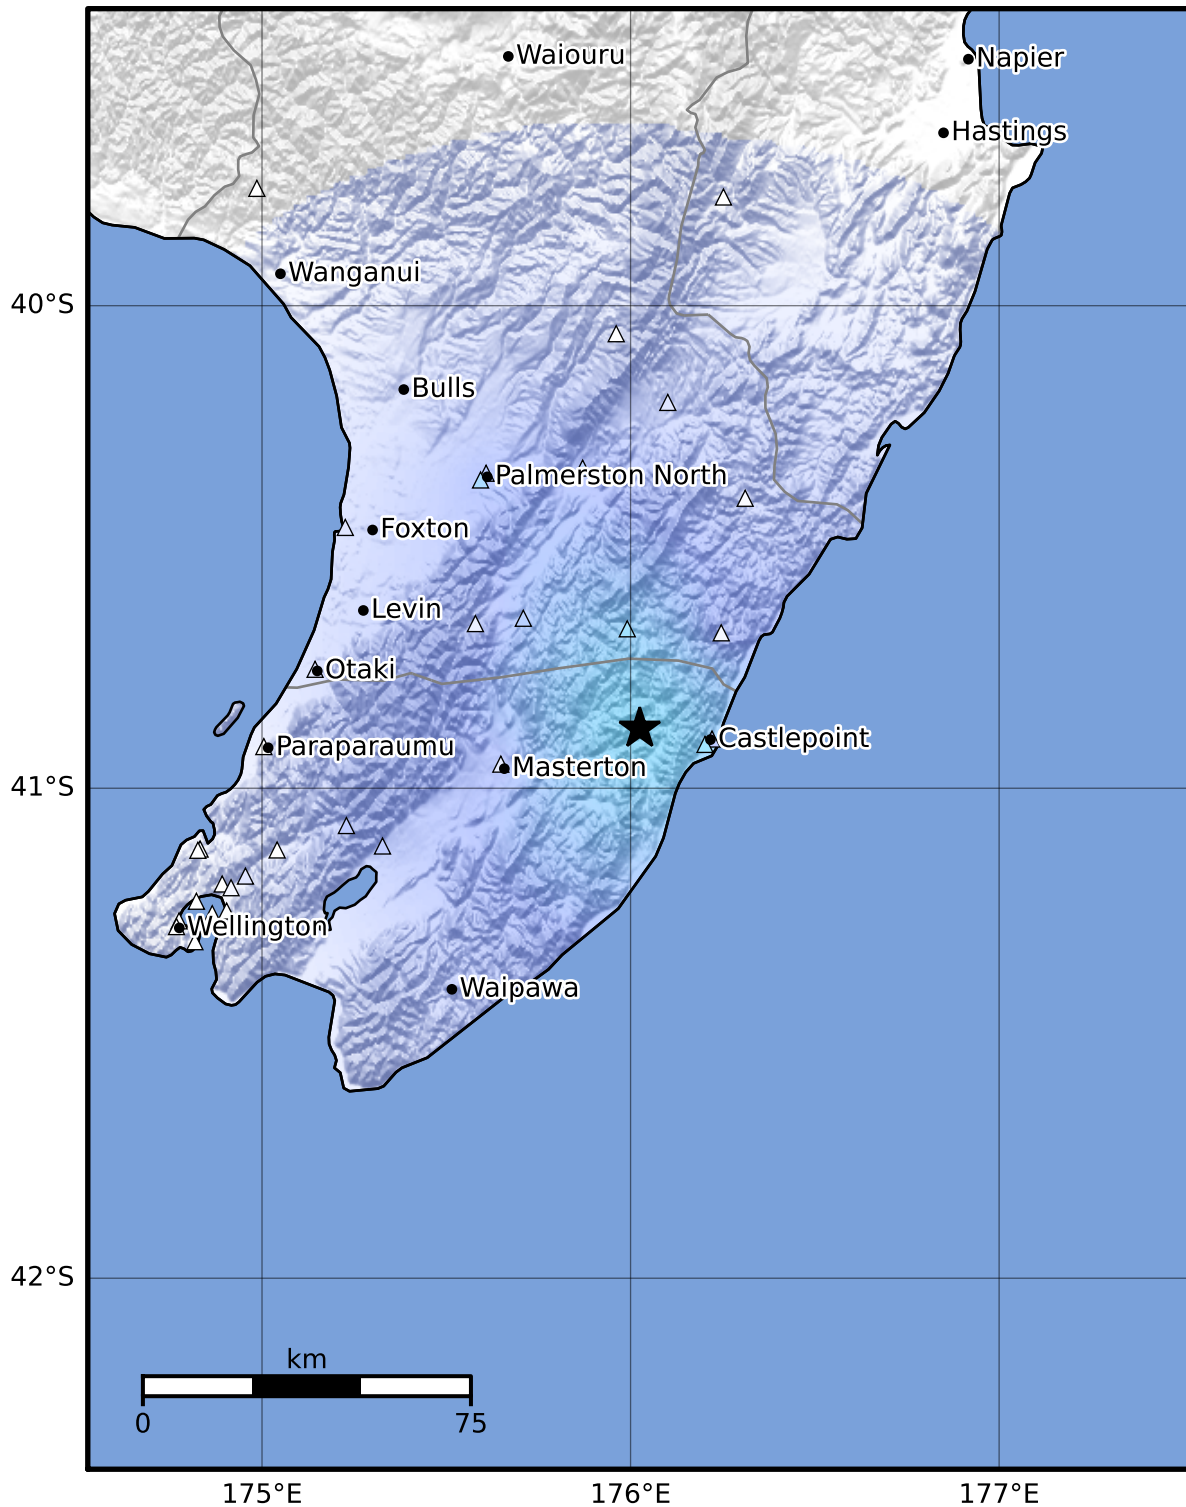

Macroseismic Intensity Map GNS Science

ShakeMap: Wairarapa

Mar 12, 2023 06:31:14 UTC M3.3 S40.88 E176.03 Depth: 20.1km ID:2023p189923

SHAKING	Not felt	Weak	Light	Moderate	Strong	Very strong	Severe	Violent	Extreme
DAMAGE	None	None	None	Very light	Light	Moderate	Moderate/heavy	Heavy	Very heavy
PGA(%g)	<0.0464	0.29	1.63	5.16	12.5	22.4	40.2	72.2	>129
PGV(cm/s)	<0.0215	0.125	1.04	4.31	14.5	26.4	48.3	88.4	>162
INTENSITY	I	II-III	IV	V	VI	VII	VIII	IX	X+

Scale based on Moratalla et al.(2021) and Worden et al.(2012) Version 4: Processed 2023-03-12T06:56:10Z  
 Δ Seismic Instrument ○ Reported Intensity ★ Epicenter