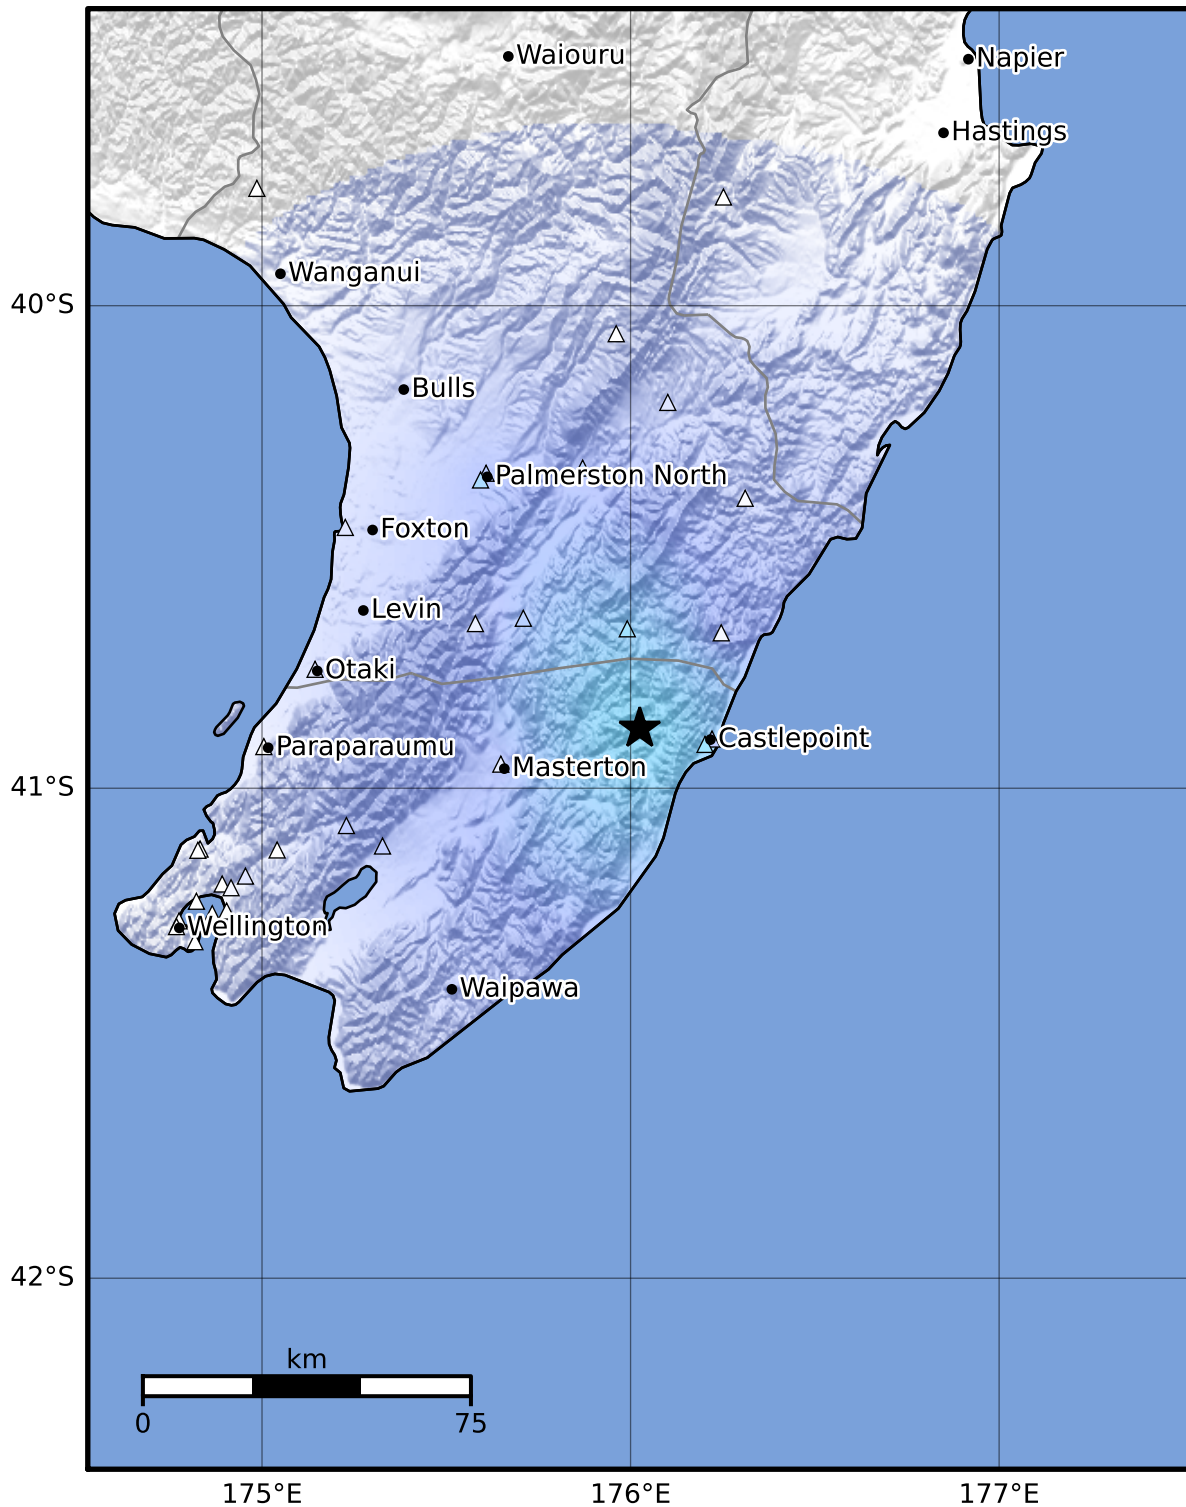

Macroseismic Intensity Map GNS Science

ShakeMap: Wairarapa

Mar 12, 2023 06:31:14 UTC M3.3 S40.88 E176.03 Depth: 20.1km ID:2023p189923

SHAKING	Not felt	Weak	Light	Moderate	Strong	Very strong	Severe	Violent	Extreme
DAMAGE	None	None	None	Very light	Light	Moderate	Moderate/heavy	Heavy	Very heavy
PGA(%g)	<0.0464	0.29	1.63	5.16	12.5	22.4	40.2	72.2	>129
PGV(cm/s)	<0.0215	0.125	1.04	4.31	14.5	26.4	48.3	88.4	>162
INTENSITY	I	II-III	IV	V	VI	VII	VIII	IX	X+

Scale based on Moratalla et al.(2021) and Worden et al.(2012) Version 5: Processed 2023-03-12T07:02:07Z
 Δ Seismic Instrument ○ Reported Intensity ★ Epicenter