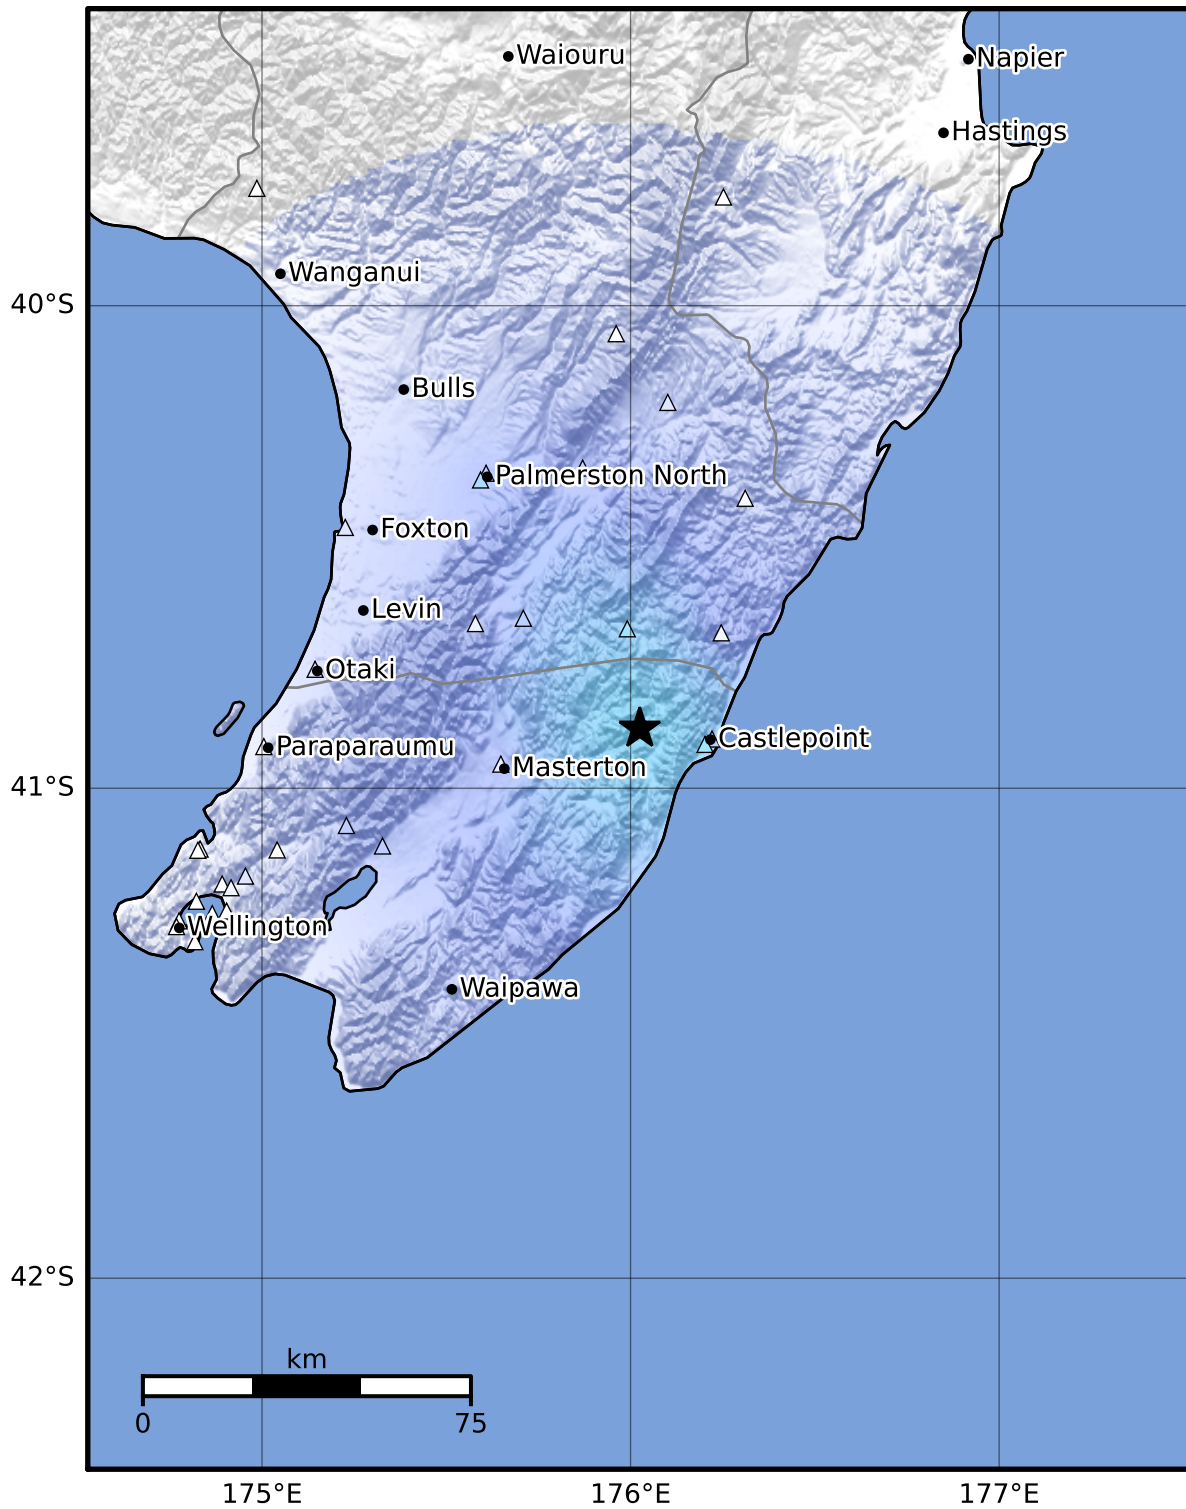

Macroseismic Intensity Map GNS Science

ShakeMap: Wairarapa

Mar 12, 2023 06:31:14 UTC M3.3 S40.88 E176.03 Depth: 20.1km ID:2023p189923

SHAKING	Not felt	Weak	Light	Moderate	Strong	Very strong	Severe	Violent	Extreme
DAMAGE	None	None	None	Very light	Light	Moderate	Moderate/heavy	Heavy	Very heavy
PGA(%g)	<0.0464	0.29	1.63	5.16	12.5	22.4	40.2	72.2	>129
PGV(cm/s)	<0.0215	0.125	1.04	4.31	14.5	26.4	48.3	88.4	>162
INTENSITY	I	II-III	IV	V	VI	VII	VIII	IX	X+

Scale based on Moratalla et al.(2021) and Worden et al.(2012) Version 6: Processed 2023-03-12T07:32:01Z
 Δ Seismic Instrument ○ Reported Intensity ★ Epicenter