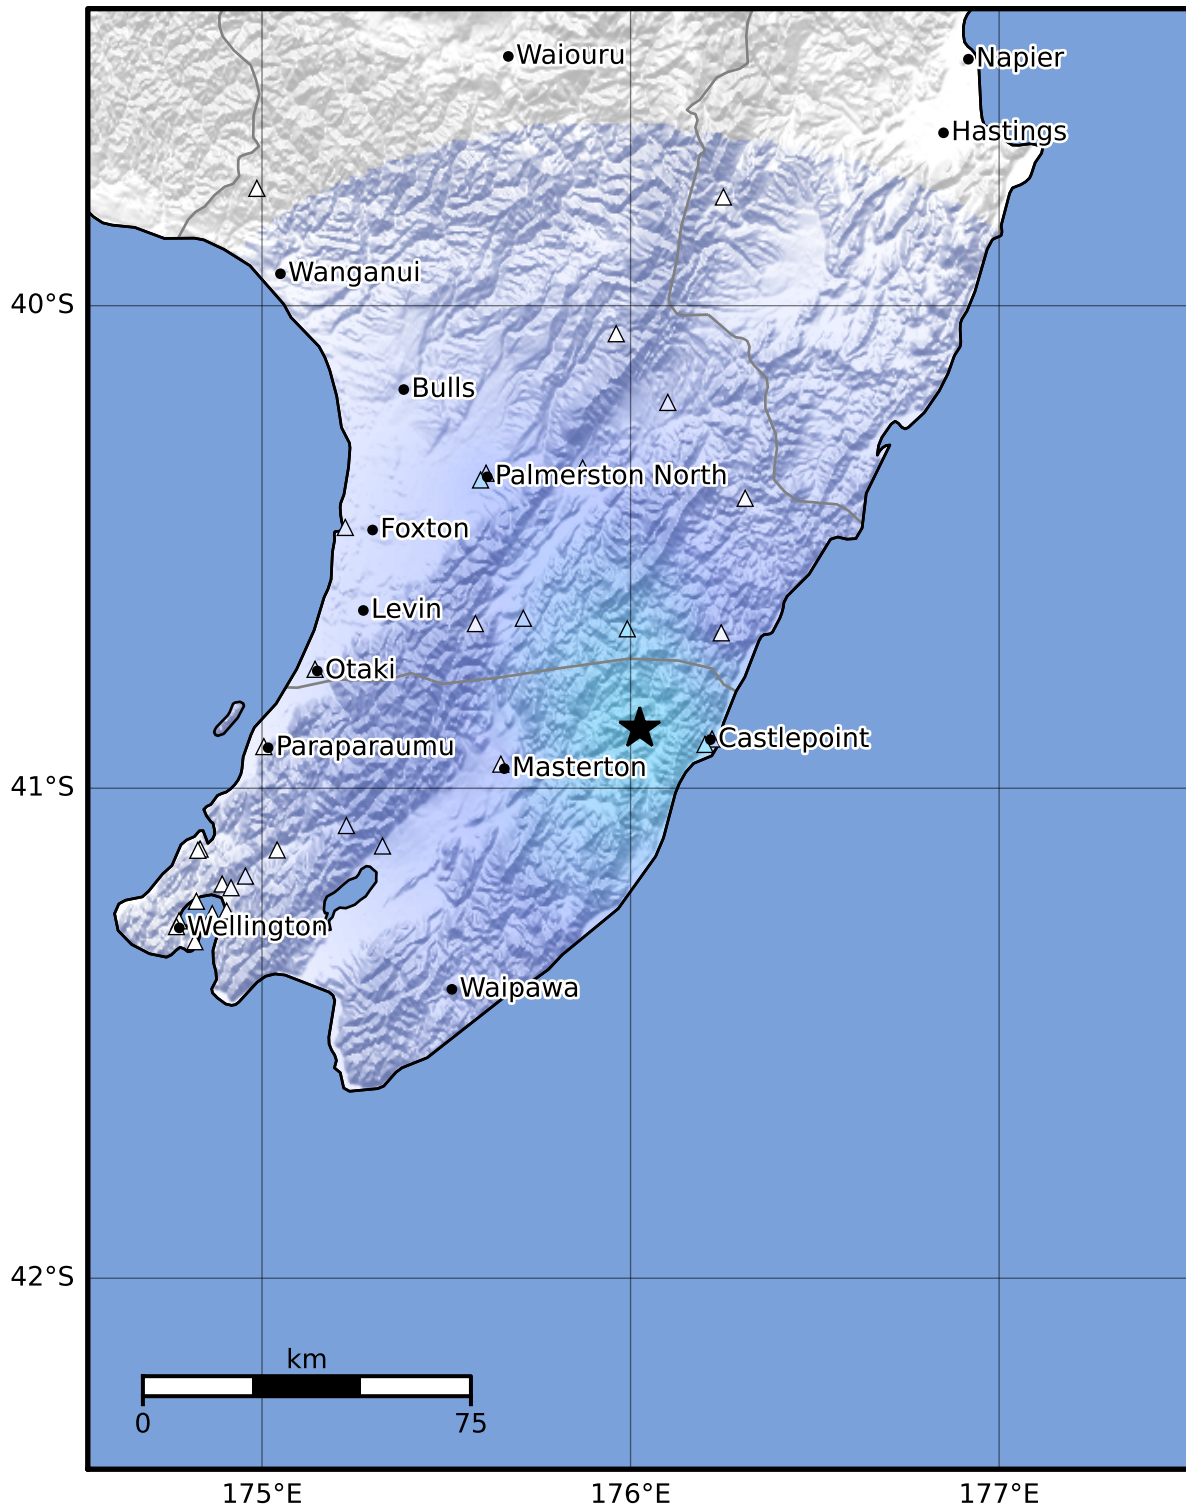

Macroseismic Intensity Map GNS Science

ShakeMap: Wairarapa

Mar 12, 2023 06:31:14 UTC M3.3 S40.88 E176.03 Depth: 20.1km ID:2023p189923

SHAKING	Not felt	Weak	Light	Moderate	Strong	Very strong	Severe	Violent	Extreme
DAMAGE	None	None	None	Very light	Light	Moderate	Moderate/heavy	Heavy	Very heavy
PGA(%g)	<0.0464	0.29	1.63	5.16	12.5	22.4	40.2	72.2	>129
PGV(cm/s)	<0.0215	0.125	1.04	4.31	14.5	26.4	48.3	88.4	>162
INTENSITY	I	II-III	IV	V	VI	VII	VIII	IX	X+

Scale based on Moratalla et al.(2021) and Worden et al.(2012) Version 7: Processed 2023-03-12T08:32:02Z
 Δ Seismic Instrument ○ Reported Intensity ★ Epicenter