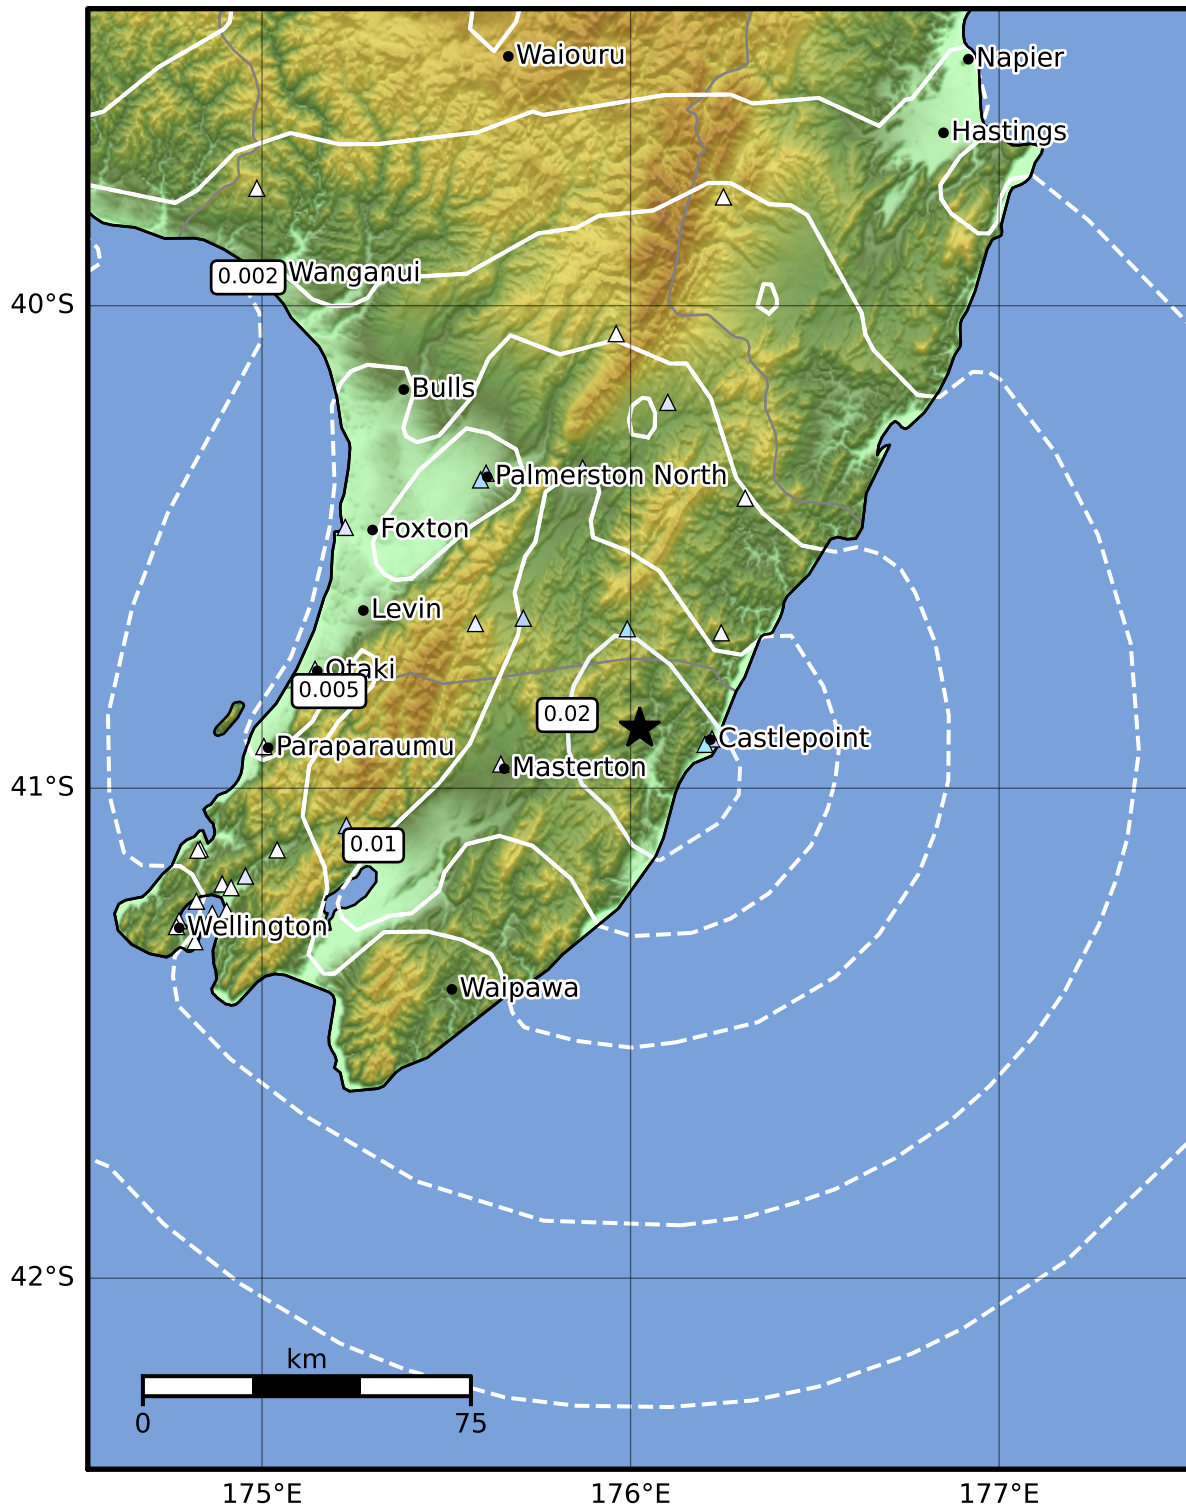

1.0 Second Peak Spectral Acceleration Map GNS Science

ShakeMap: Wairarapa

Mar 12, 2023 06:31:14 UTC M3.3 S40.88 E176.03 Depth: 20.1km ID:2023p189923

SA(1.0) (%g)	0.1	0.2	0.5	1	2	5	10	20	50	100	200
--------------	-----	-----	-----	---	---	---	----	----	----	-----	-----

Scale based on Moratalla et al.(2021) and Worden et al.(2012) Version 7: Processed 2023-03-12T08:32:02Z

△ Seismic Instrument ○ Reported Intensity ★ Epicenter