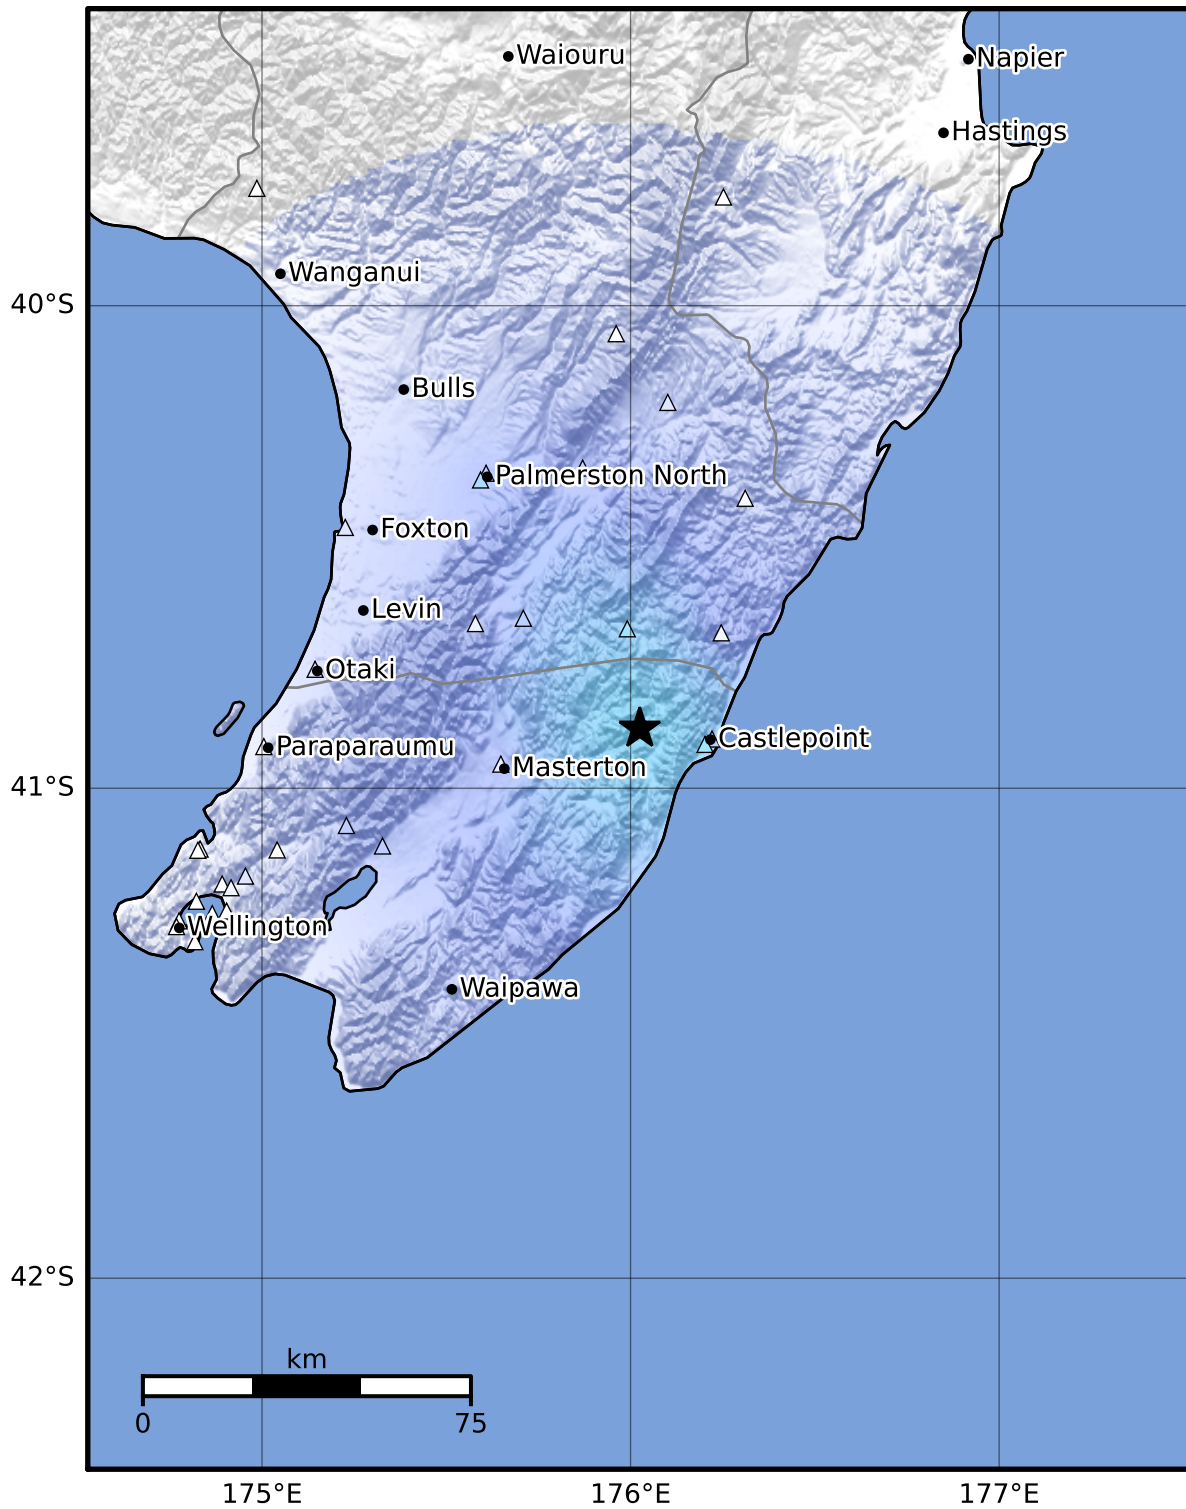

Macroseismic Intensity Map GNS Science

ShakeMap: Wairarapa

Mar 12, 2023 06:31:14 UTC M3.3 S40.88 E176.03 Depth: 20.1km ID:2023p189923

SHAKING	Not felt	Weak	Light	Moderate	Strong	Very strong	Severe	Violent	Extreme
DAMAGE	None	None	None	Very light	Light	Moderate	Moderate/heavy	Heavy	Very heavy
PGA(%g)	<0.0464	0.29	1.63	5.16	12.5	22.4	40.2	72.2	>129
PGV(cm/s)	<0.0215	0.125	1.04	4.31	14.5	26.4	48.3	88.4	>162
INTENSITY	I	II-III	IV	V	VI	VII	VIII	IX	X+

Scale based on Moratalla et al.(2021) and Worden et al.(2012) Version 8: Processed 2023-03-12T09:42:03Z
 Δ Seismic Instrument ○ Reported Intensity ★ Epicenter