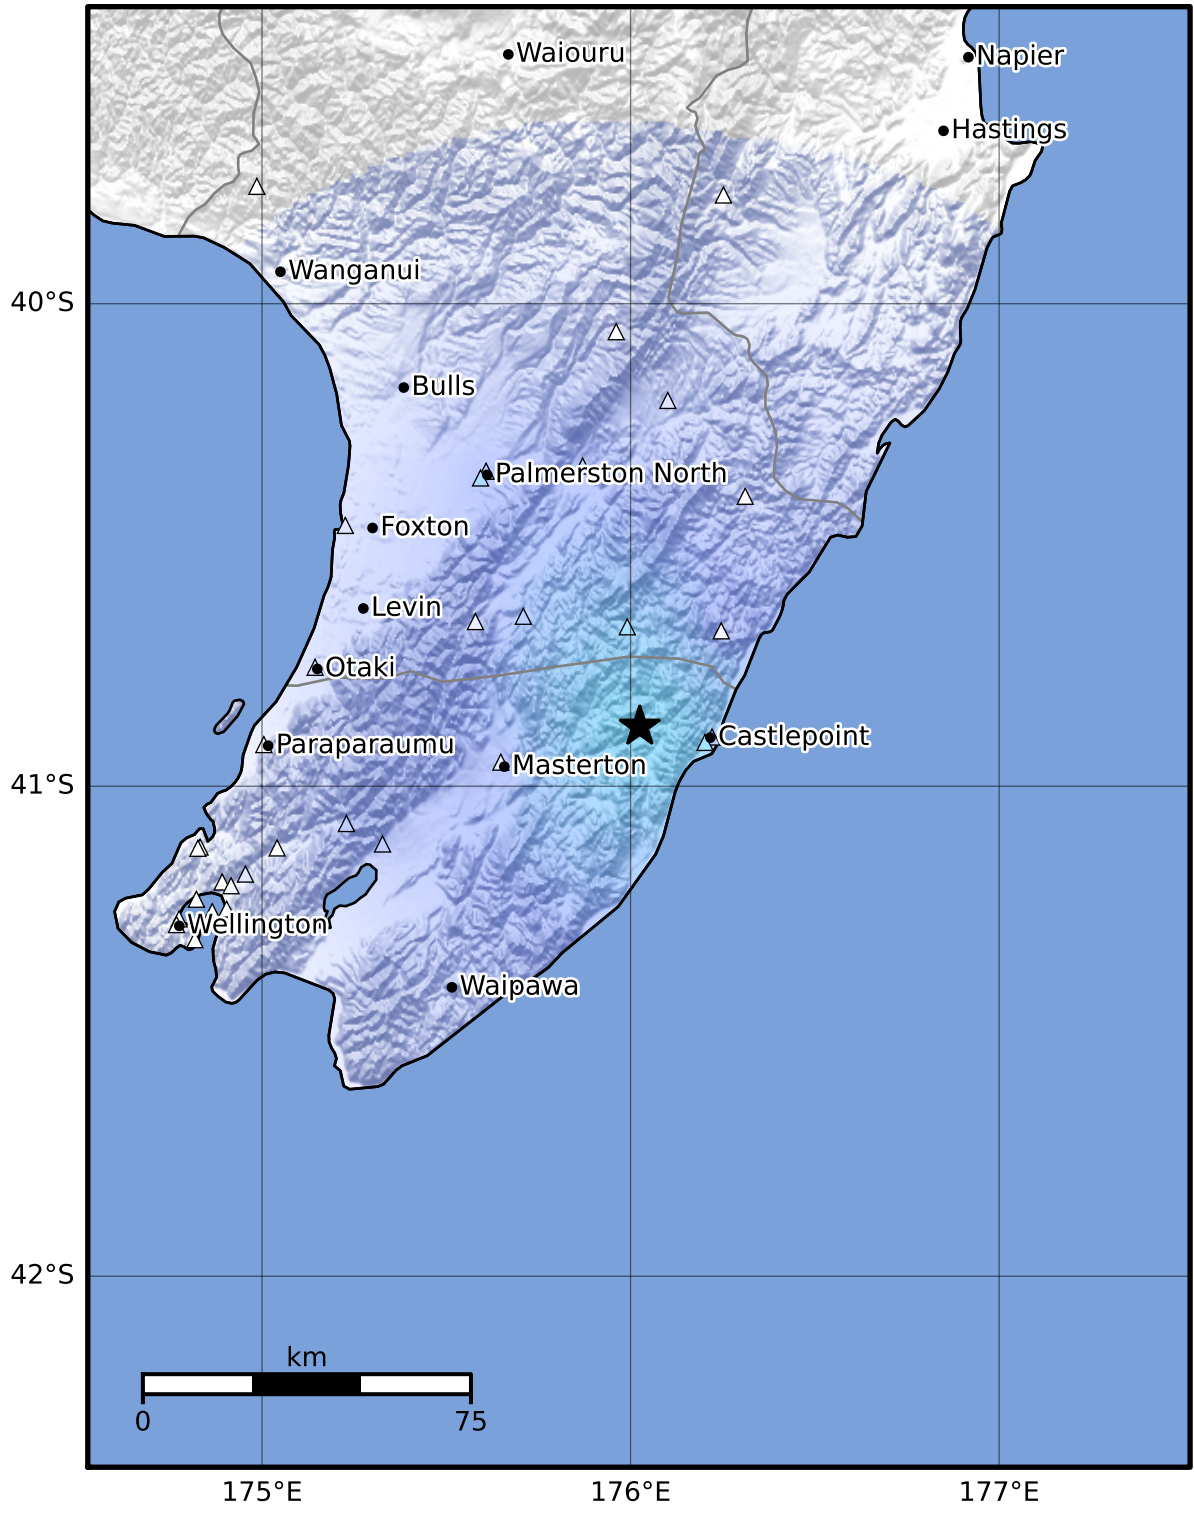

Macroseismic Intensity Map GNS Science

ShakeMap: Wairarapa

Mar 12, 2023 06:31:14 UTC M3.3 S40.88 E176.03 Depth: 20.1km ID:2023p189923

SHAKING	Not felt	Weak	Light	Moderate	Strong	Very strong	Severe	Violent	Extreme
DAMAGE	None	None	None	Very light	Light	Moderate	Moderate/heavy	Heavy	Very heavy
PGA(%g)	<0.0464	0.29	1.63	5.16	12.5	22.4	40.2	72.2	>129
PGV(cm/s)	<0.0215	0.125	1.04	4.31	14.5	26.4	48.3	88.4	>162
INTENSITY	I	II-III	IV	V	VI	VII	VIII	IX	X+

Scale based on Moratalla et al.(2021) and Worden et al.(2012) Version 9: Processed 2023-03-12T12:32:02Z

△ Seismic Instrument ○ Reported Intensity ★ Epicenter