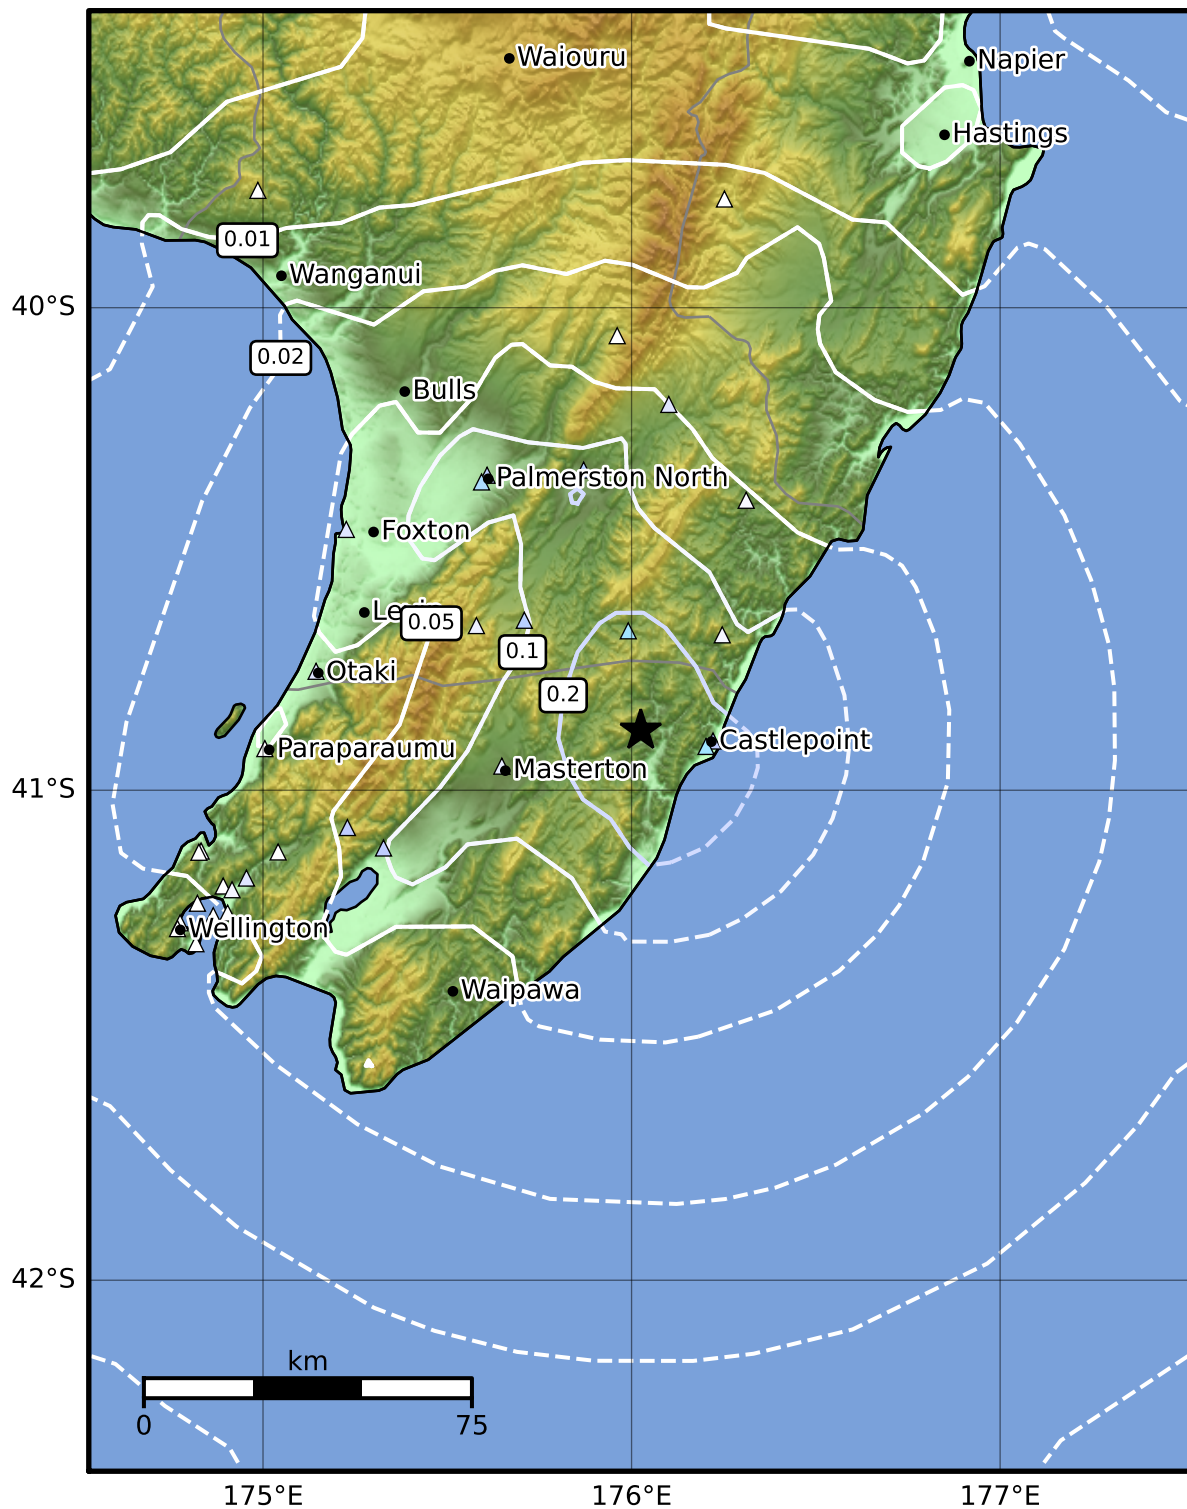

0.3 Second Peak Spectral Acceleration Map GNS Science

ShakeMap: Wairarapa

Mar 12, 2023 06:31:14 UTC M3.3 S40.88 E176.03 Depth: 20.1km ID:2023p189923

SA(0.3) (%g)	0.1	0.2	0.5	1	2	5	10	20	50	100	200
---------------------	------------	------------	------------	----------	----------	----------	-----------	-----------	-----------	------------	------------

Scale based on Moratalla et al.(2021) and Worden et al.(2012) Version 9: Processed 2023-03-12T12:32:02Z

△ Seismic Instrument ○ Reported Intensity ★ Epicenter