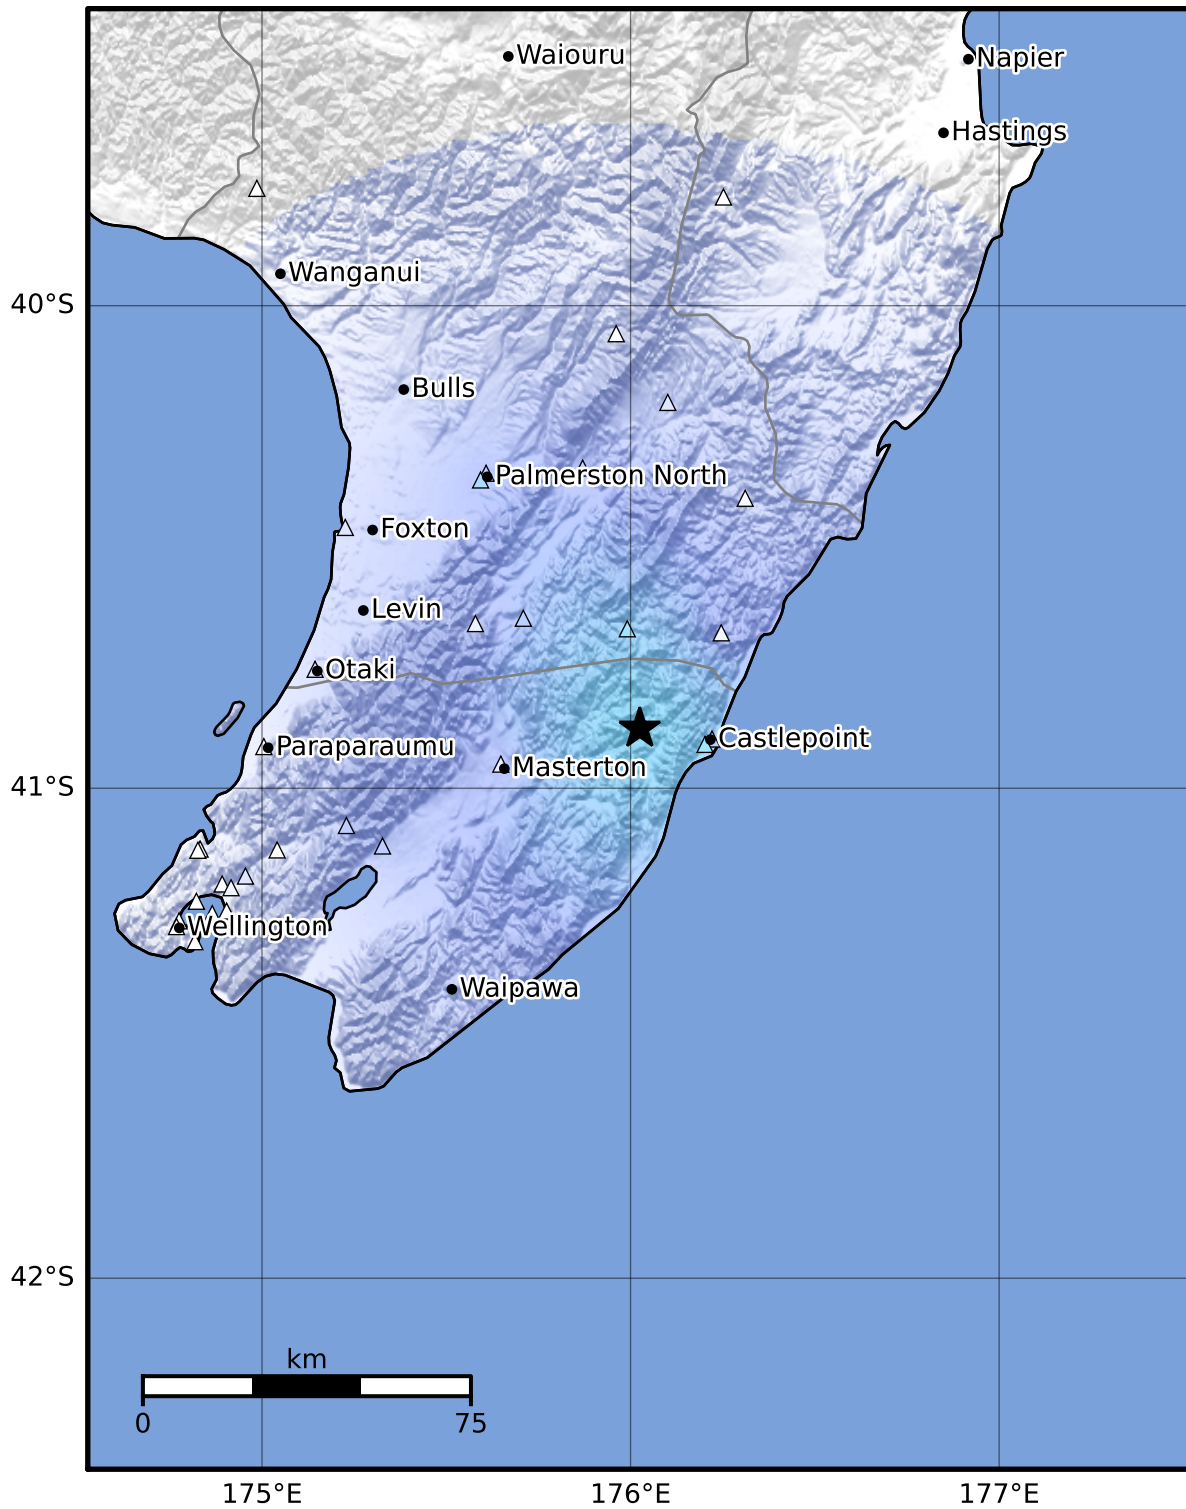

Macroseismic Intensity Map GNS Science

ShakeMap: Wairarapa

Mar 12, 2023 06:31:14 UTC M3.3 S40.88 E176.03 Depth: 20.1km ID:2023p189923

SHAKING	Not felt	Weak	Light	Moderate	Strong	Very strong	Severe	Violent	Extreme
DAMAGE	None	None	None	Very light	Light	Moderate	Moderate/heavy	Heavy	Very heavy
PGA(%g)	<0.0464	0.29	1.63	5.16	12.5	22.4	40.2	72.2	>129
PGV(cm/s)	<0.0215	0.125	1.04	4.31	14.5	26.4	48.3	88.4	>162
INTENSITY	I	II-III	IV	V	VI	VII	VIII	IX	X+

Scale based on Moratalla et al.(2021) and Worden et al.(2012) Version 10: Processed 2023-03-13T06:31:59Z

△ Seismic Instrument ○ Reported Intensity ★ Epicenter