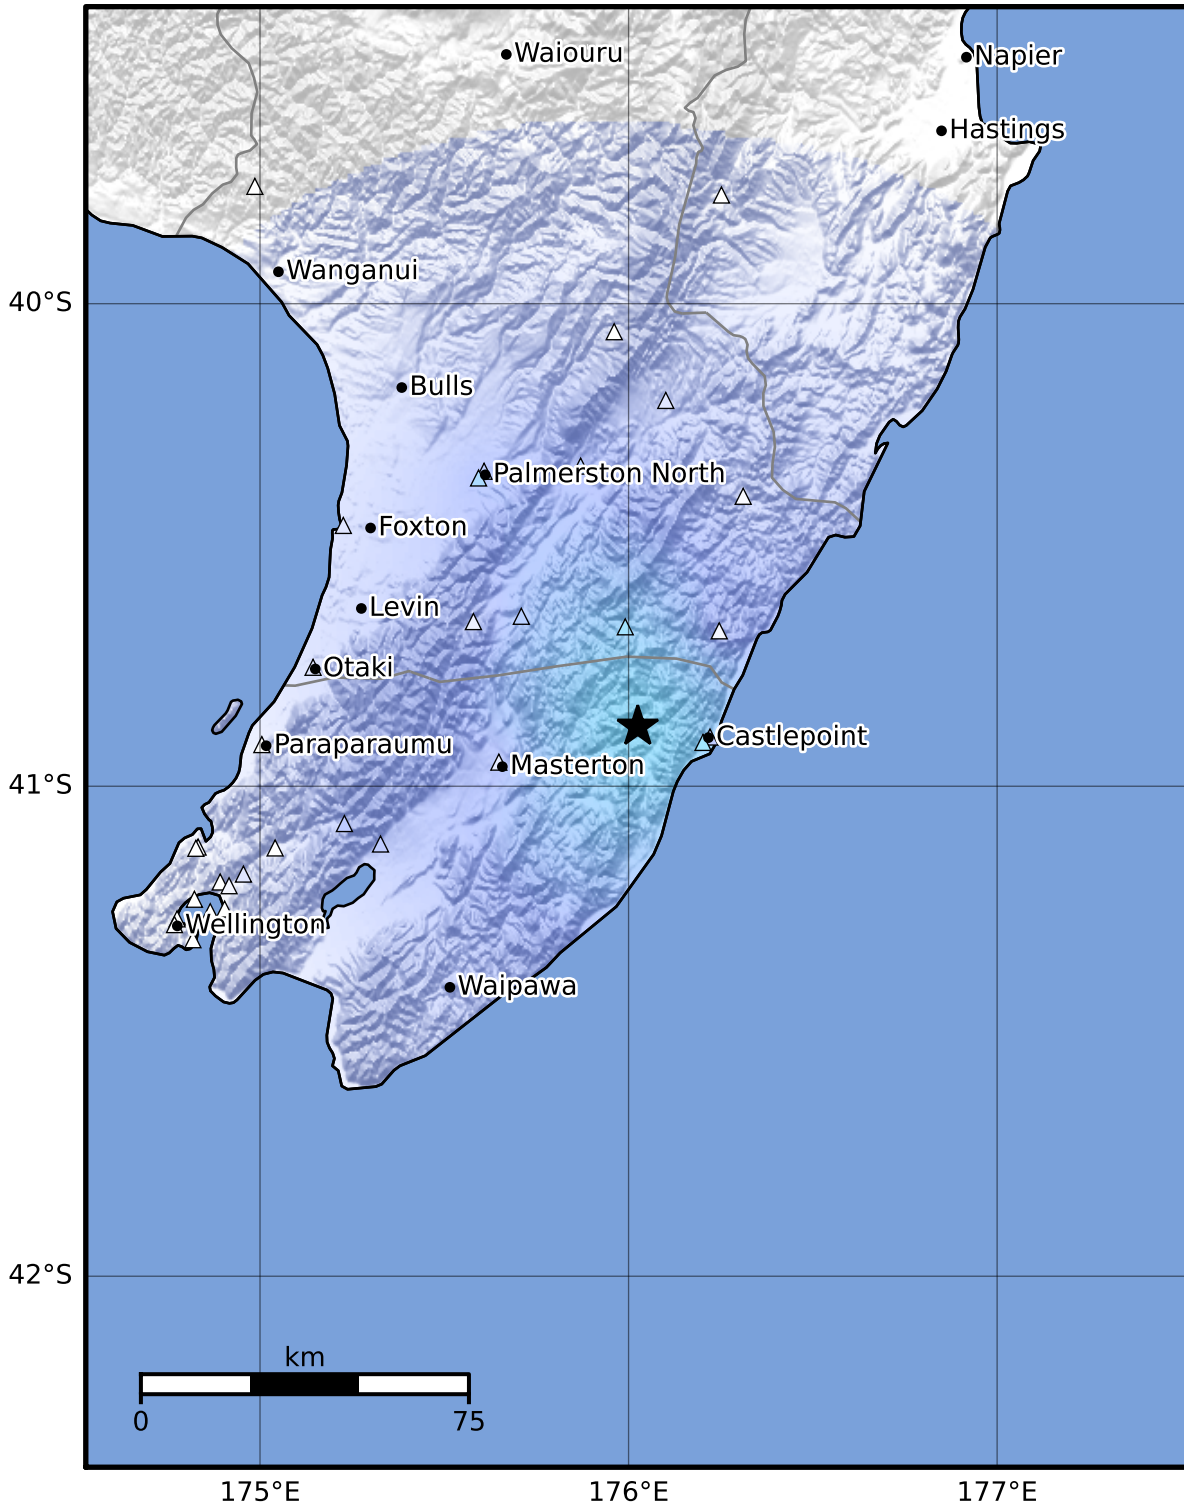

Macroseismic Intensity Map GNS Science

ShakeMap: Wairarapa

Mar 12, 2023 06:31:14 UTC M3.3 S40.88 E176.03 Depth: 20.3km ID:2023p189923

SHAKING	Not felt	Weak	Light	Moderate	Strong	Very strong	Severe	Violent	Extreme
DAMAGE	None	None	None	Very light	Light	Moderate	Moderate/heavy	Heavy	Very heavy
PGA(%g)	<0.0464	0.29	1.63	5.16	12.5	22.4	40.2	72.2	>129
PGV(cm/s)	<0.0215	0.125	1.04	4.31	14.5	26.4	48.3	88.4	>162
INTENSITY	I	II-III	IV	V	VI	VII	VIII	IX	X+

Scale based on Moratalla et al.(2021) and Worden et al.(2012) Version 11: Processed 2023-03-28T02:32:12Z

△ Seismic Instrument ○ Reported Intensity ★ Epicenter