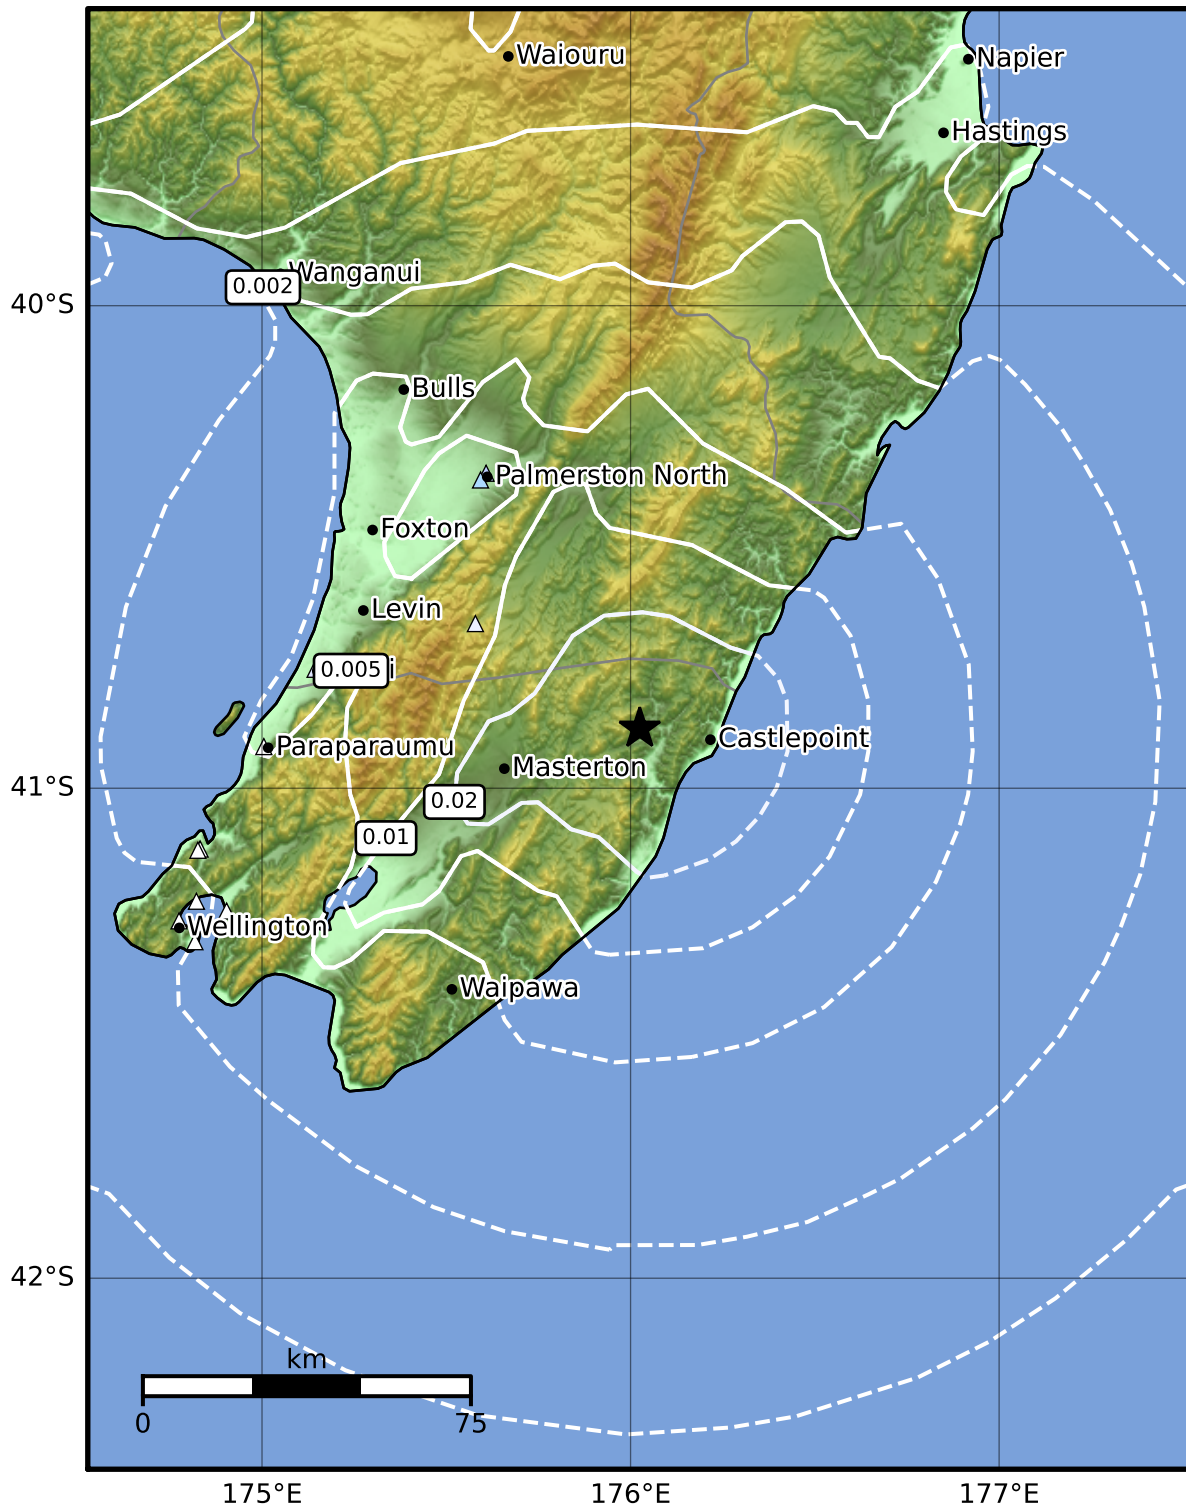

1.0 Second Peak Spectral Acceleration Map GNS Science

ShakeMap: Wairarapa

Mar 12, 2023 06:31:14 UTC M3.3 S40.88 E176.03 Depth: 20.3km ID:2023p189923

SA(1.0) (%g)	0.1	0.2	0.5	1	2	5	10	20	50	100	200
--------------	-----	-----	-----	---	---	---	----	----	----	-----	-----

Scale based on Moratalla et al.(2021) and Worden et al.(2012) Version 12: Processed 2023-03-28T02:37:58Z

△ Seismic Instrument ○ Reported Intensity ★ Epicenter