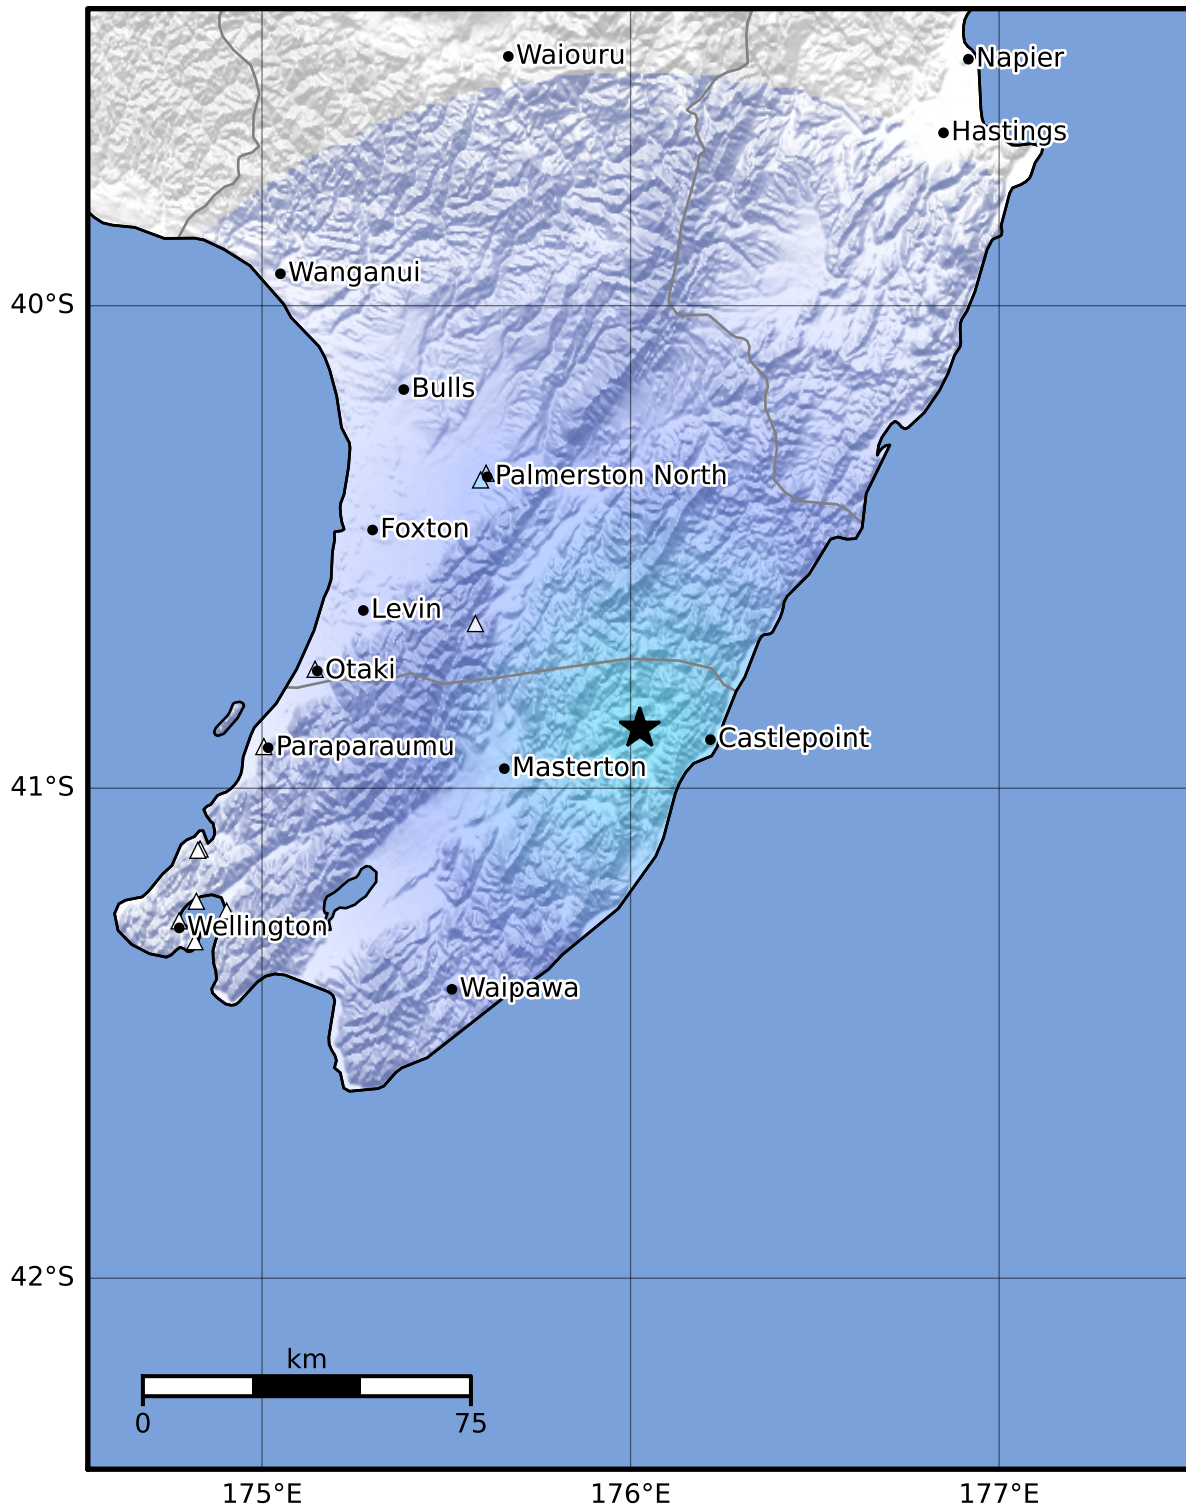

Macroseismic Intensity Map GNS Science

ShakeMap: Wairarapa

Mar 12, 2023 06:31:14 UTC M3.3 S40.88 E176.03 Depth: 20.3km ID:2023p189923

SHAKING	Not felt	Weak	Light	Moderate	Strong	Very strong	Severe	Violent	Extreme
DAMAGE	None	None	None	Very light	Light	Moderate	Moderate/heavy	Heavy	Very heavy
PGA(%g)	<0.0464	0.29	1.63	5.16	12.5	22.4	40.2	72.2	>129
PGV(cm/s)	<0.0215	0.125	1.04	4.31	14.5	26.4	48.3	88.4	>162
INTENSITY	I	II-III	IV	V	VI	VII	VIII	IX	X+

Scale based on Moratalla et al.(2021) and Worden et al.(2012) Version 12: Processed 2023-03-28T02:37:58Z
 Δ Seismic Instrument ○ Reported Intensity ★ Epicenter