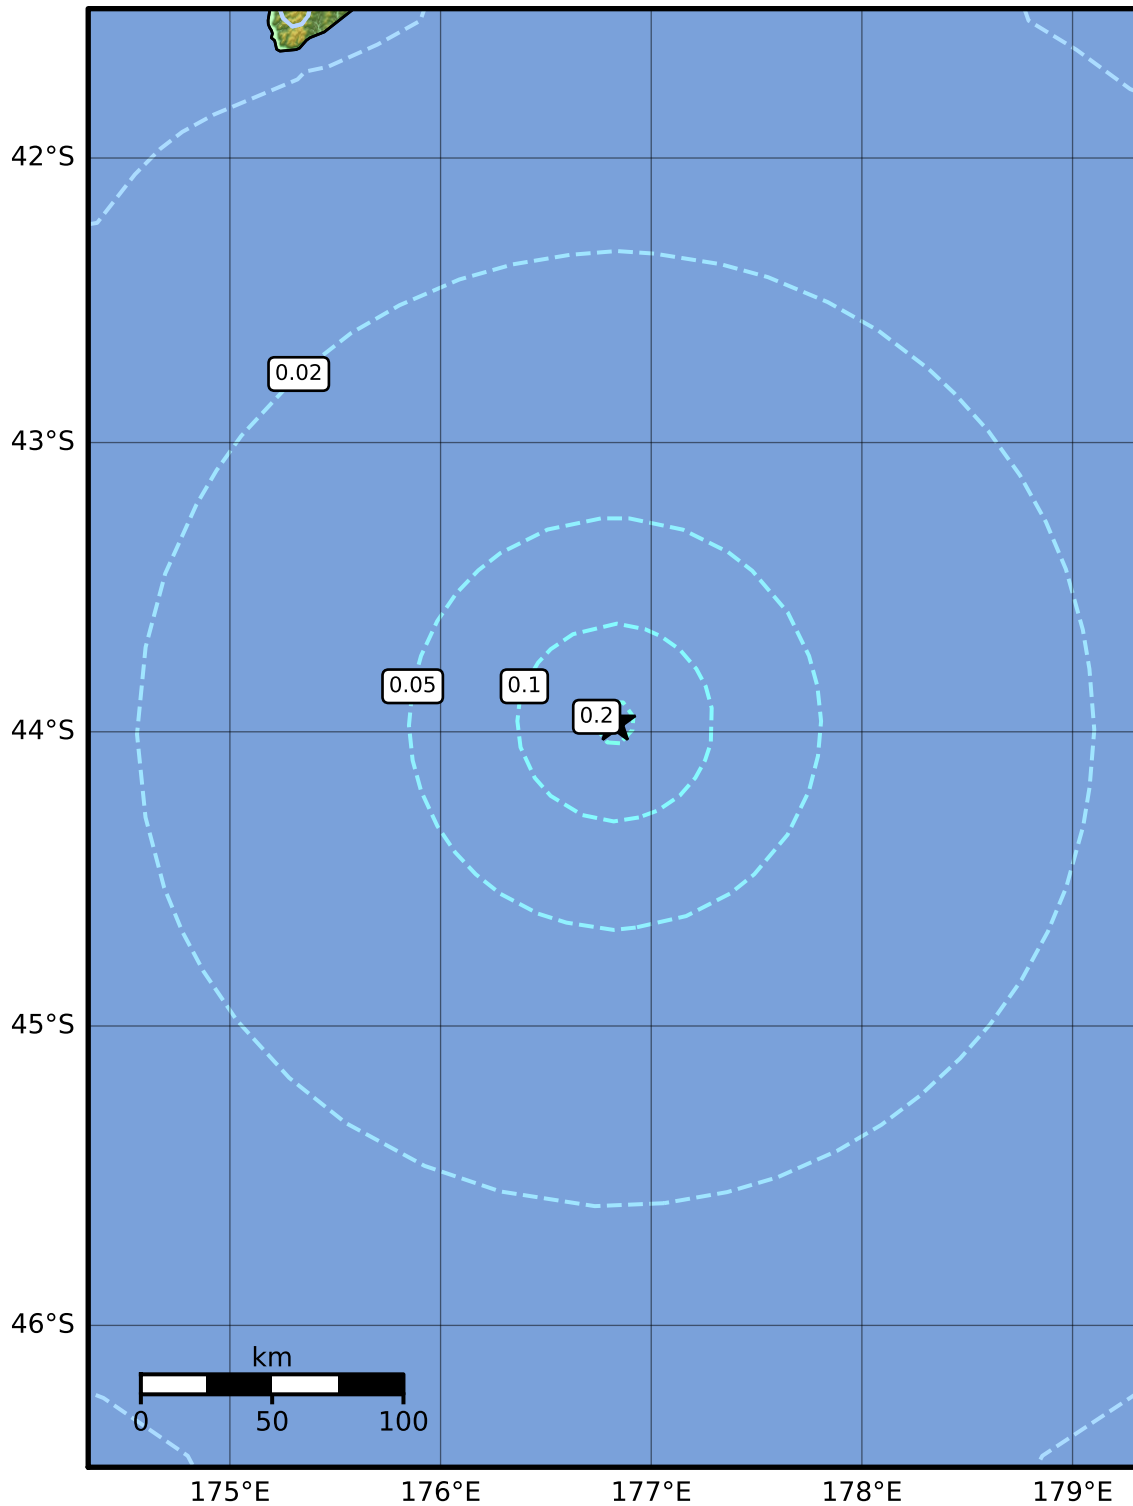

3.0 Second Peak Spectral Acceleration Map GNS Science

ShakeMap: Chatham Rise

Mar 13, 2023 01:37:19 UTC M5.3 S43.97 E176.83 Depth: 33.0km ID:2023p192074

Scale based on Moratalla et al.(2021) and Worden et al.(2012) Version 3: Processed 2023-03-13T02:02:08Z

△ Seismic Instrument ○ Reported Intensity ★ Epicenter