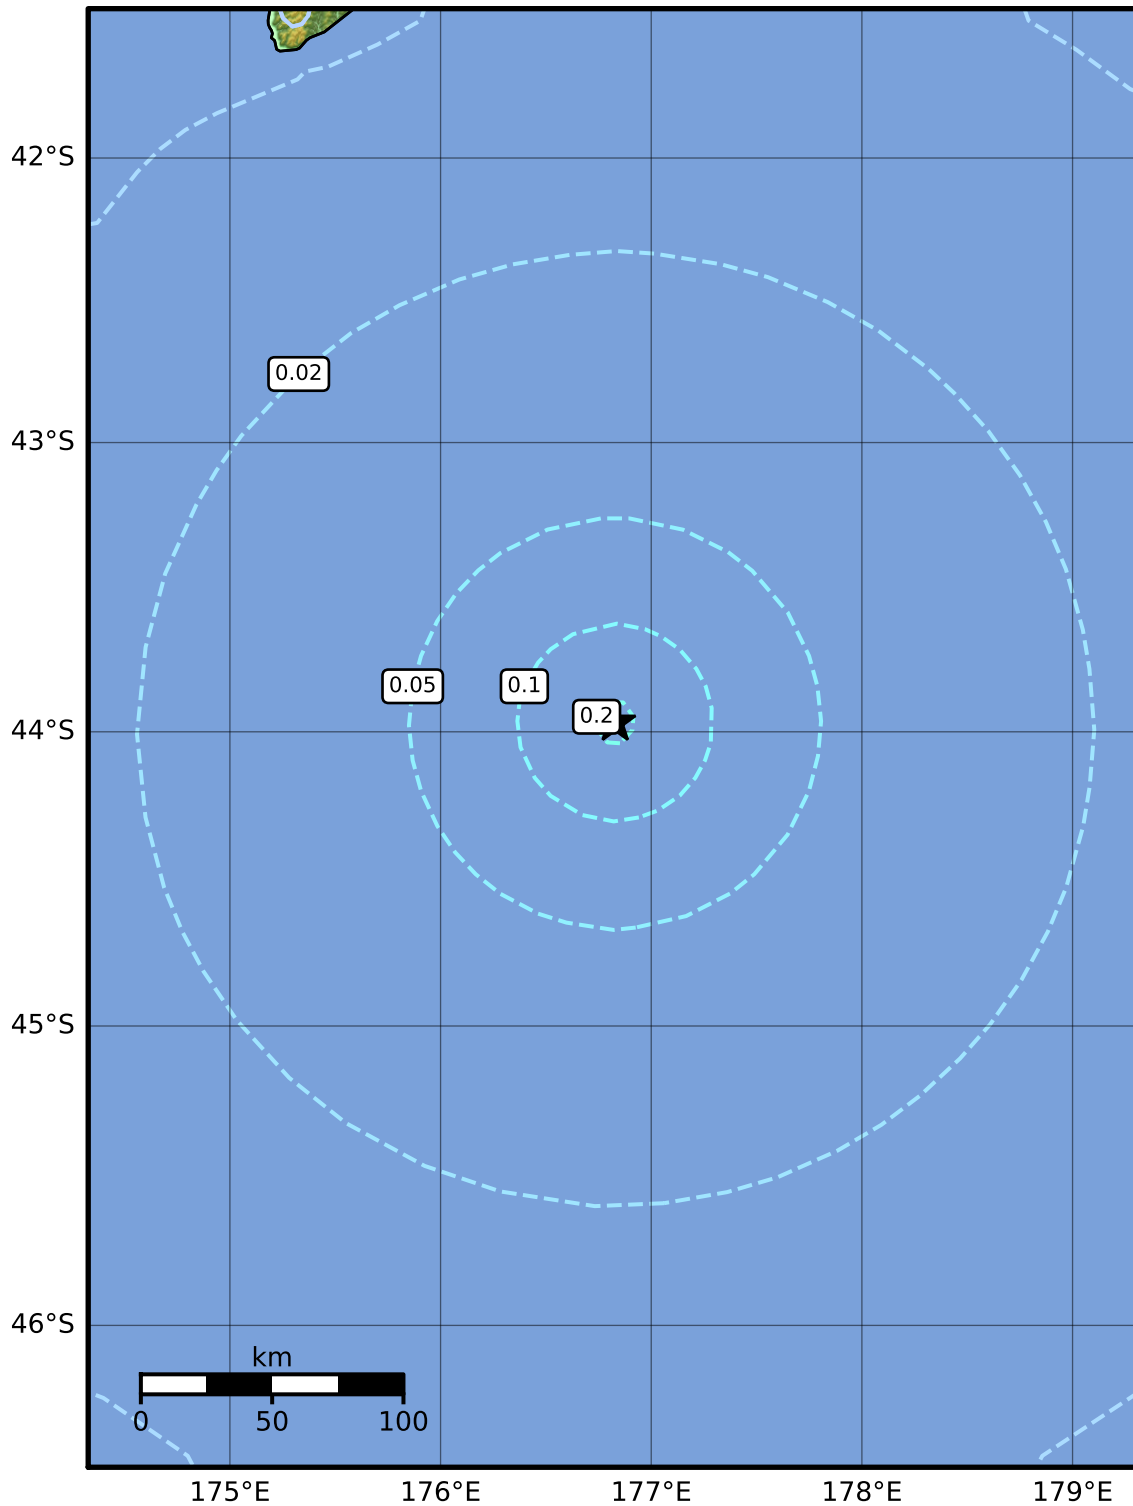

3.0 Second Peak Spectral Acceleration Map GNS Science

ShakeMap: Chatham Rise

Mar 13, 2023 01:37:19 UTC M5.3 S43.97 E176.83 Depth: 33.0km ID:2023p192074

Scale based on Moratalla et al.(2021) and Worden et al.(2012) Version 4: Processed 2023-03-13T02:09:05Z

△ Seismic Instrument ○ Reported Intensity ★ Epicenter