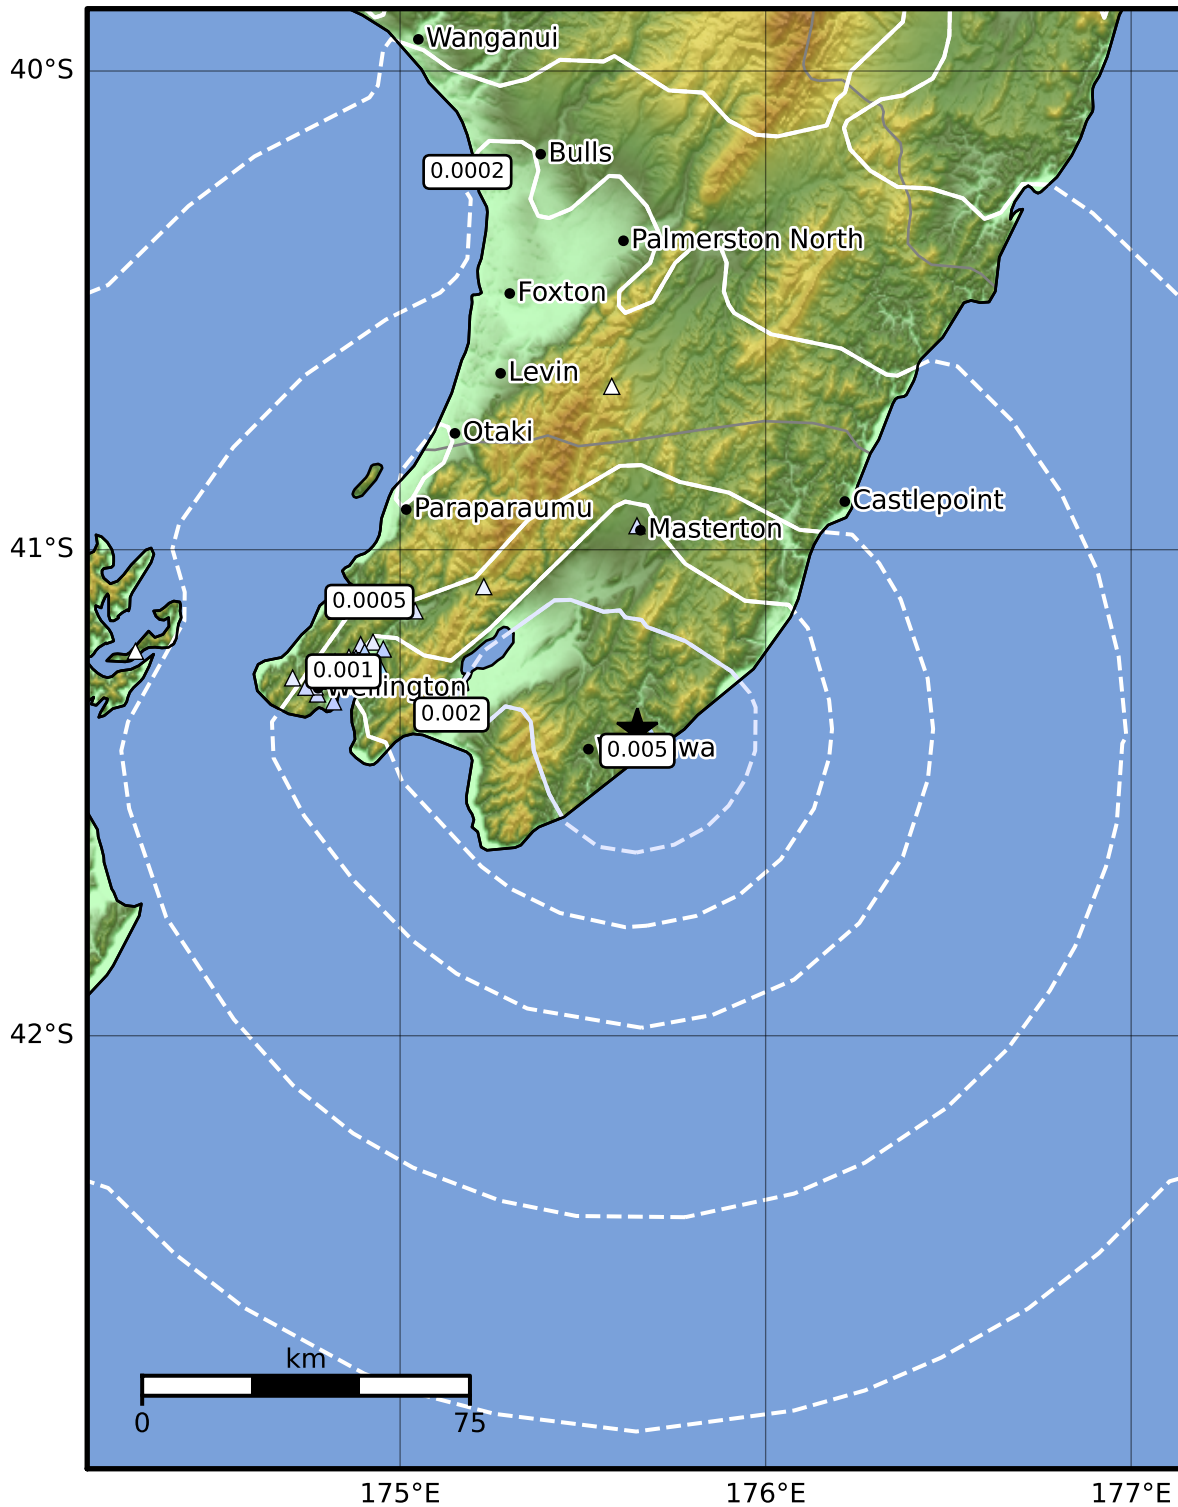

3.0 Second Peak Spectral Acceleration Map GNS Science

ShakeMap: Wairarapa

Mar 16, 2023 22:03:57 UTC M3.4 S41.37 E175.65 Depth: 15.9km ID:2023p202484

Scale based on Moratalla et al.(2021) and Worden et al.(2012) Version 2: Processed 2023-03-16T22:51:43Z

△ Seismic Instrument ○ Reported Intensity ★ Epicenter