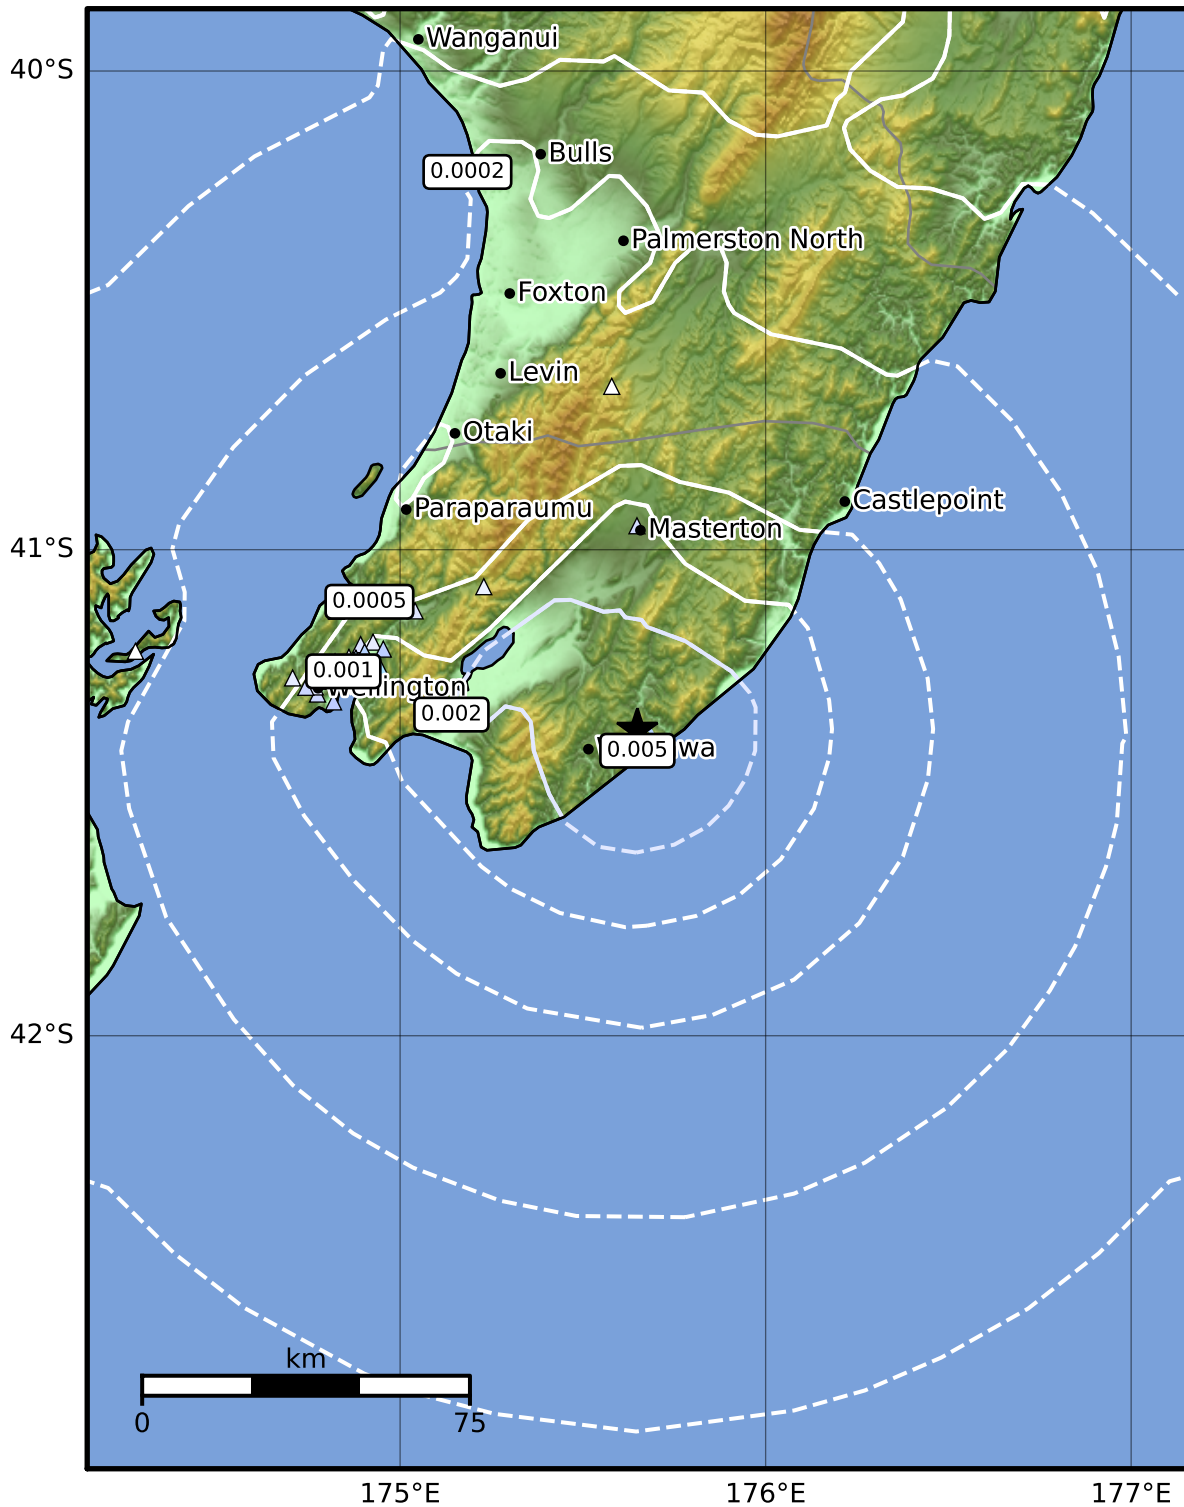

3.0 Second Peak Spectral Acceleration Map GNS Science

ShakeMap: Wairarapa

Mar 16, 2023 22:03:57 UTC M3.4 S41.37 E175.65 Depth: 15.9km ID:2023p202484

Scale based on Moratalla et al.(2021) and Worden et al.(2012) Version 3: Processed 2023-03-16T23:04:42Z

△ Seismic Instrument ○ Reported Intensity ★ Epicenter