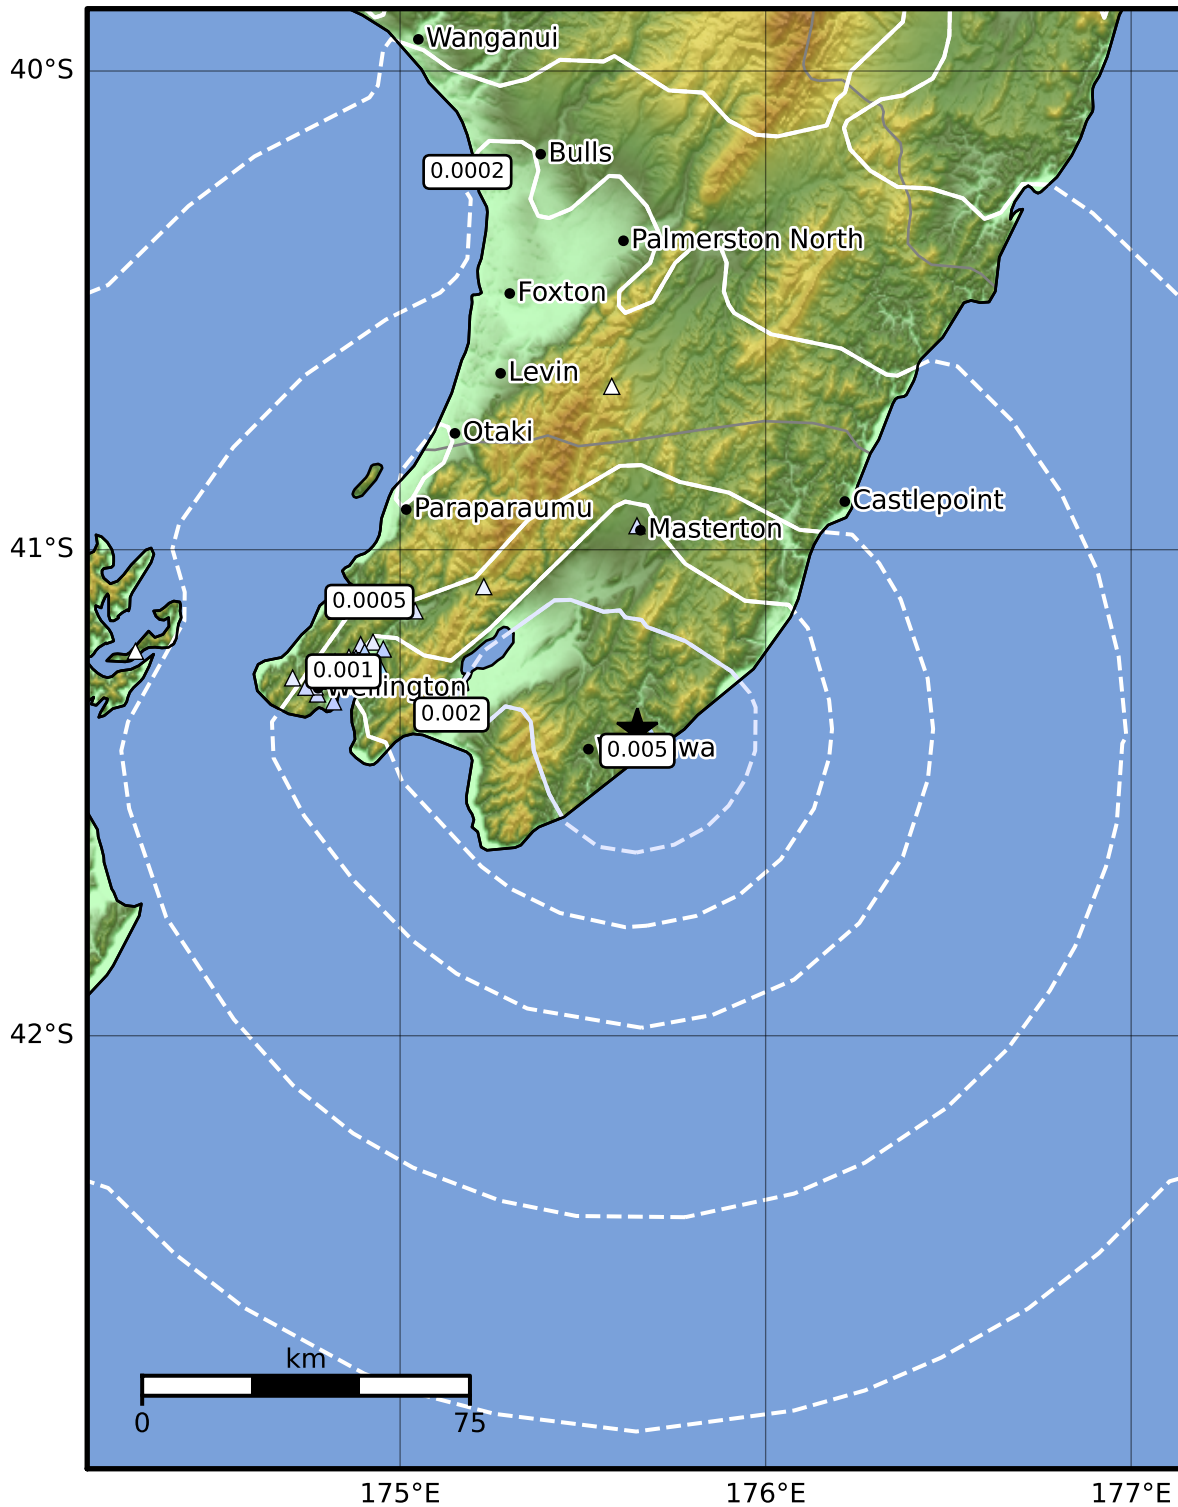

3.0 Second Peak Spectral Acceleration Map GNS Science

ShakeMap: Wairarapa

Mar 16, 2023 22:03:57 UTC M3.4 S41.37 E175.65 Depth: 15.9km ID:2023p202484

Scale based on Moratalla et al.(2021) and Worden et al.(2012) Version 4: Processed 2023-03-17T00:04:43Z

△ Seismic Instrument ○ Reported Intensity ★ Epicenter