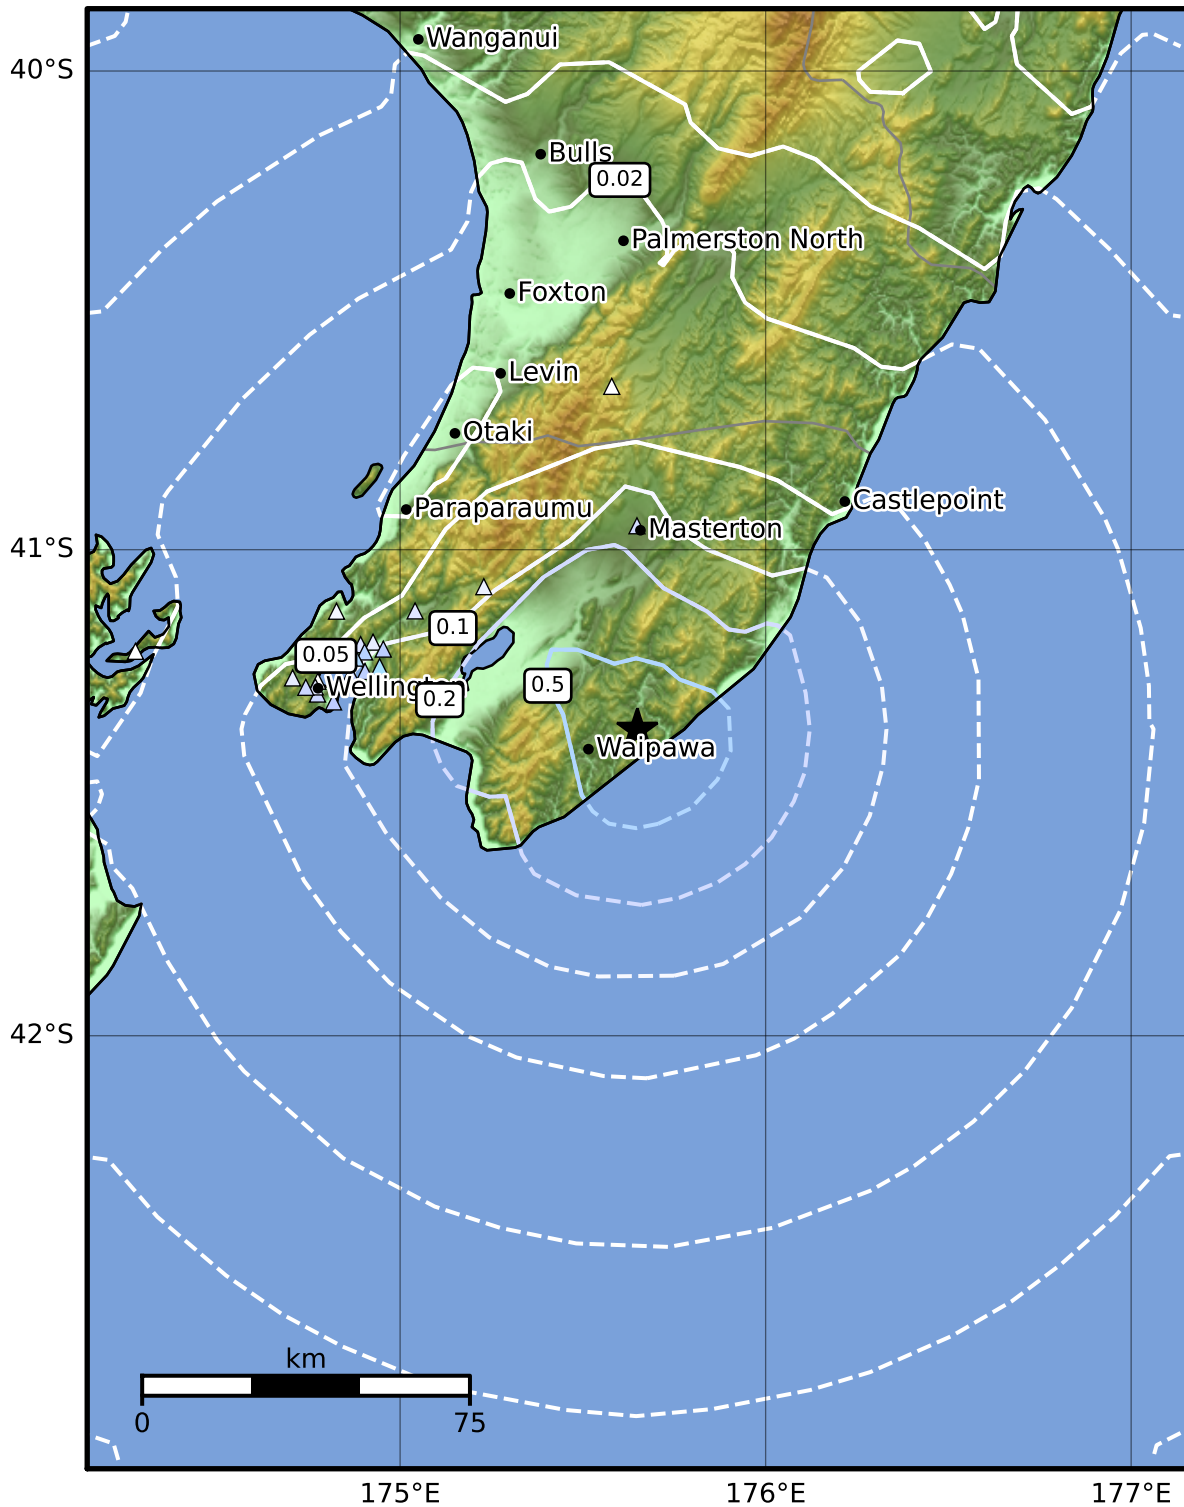

0.3 Second Peak Spectral Acceleration Map GNS Science

ShakeMap: Wairarapa

Mar 16, 2023 22:03:57 UTC M3.4 S41.37 E175.65 Depth: 15.9km ID:2023p202484

SA(0.3) (%g)	0.1	0.2	0.5	1	2	5	10	20	50	100	200
---------------------	------------	------------	------------	----------	----------	----------	-----------	-----------	-----------	------------	------------

Scale based on Moratalla et al.(2021) and Worden et al.(2012) Version 6: Processed 2023-03-17T04:04:43Z

△ Seismic Instrument ○ Reported Intensity ★ Epicenter