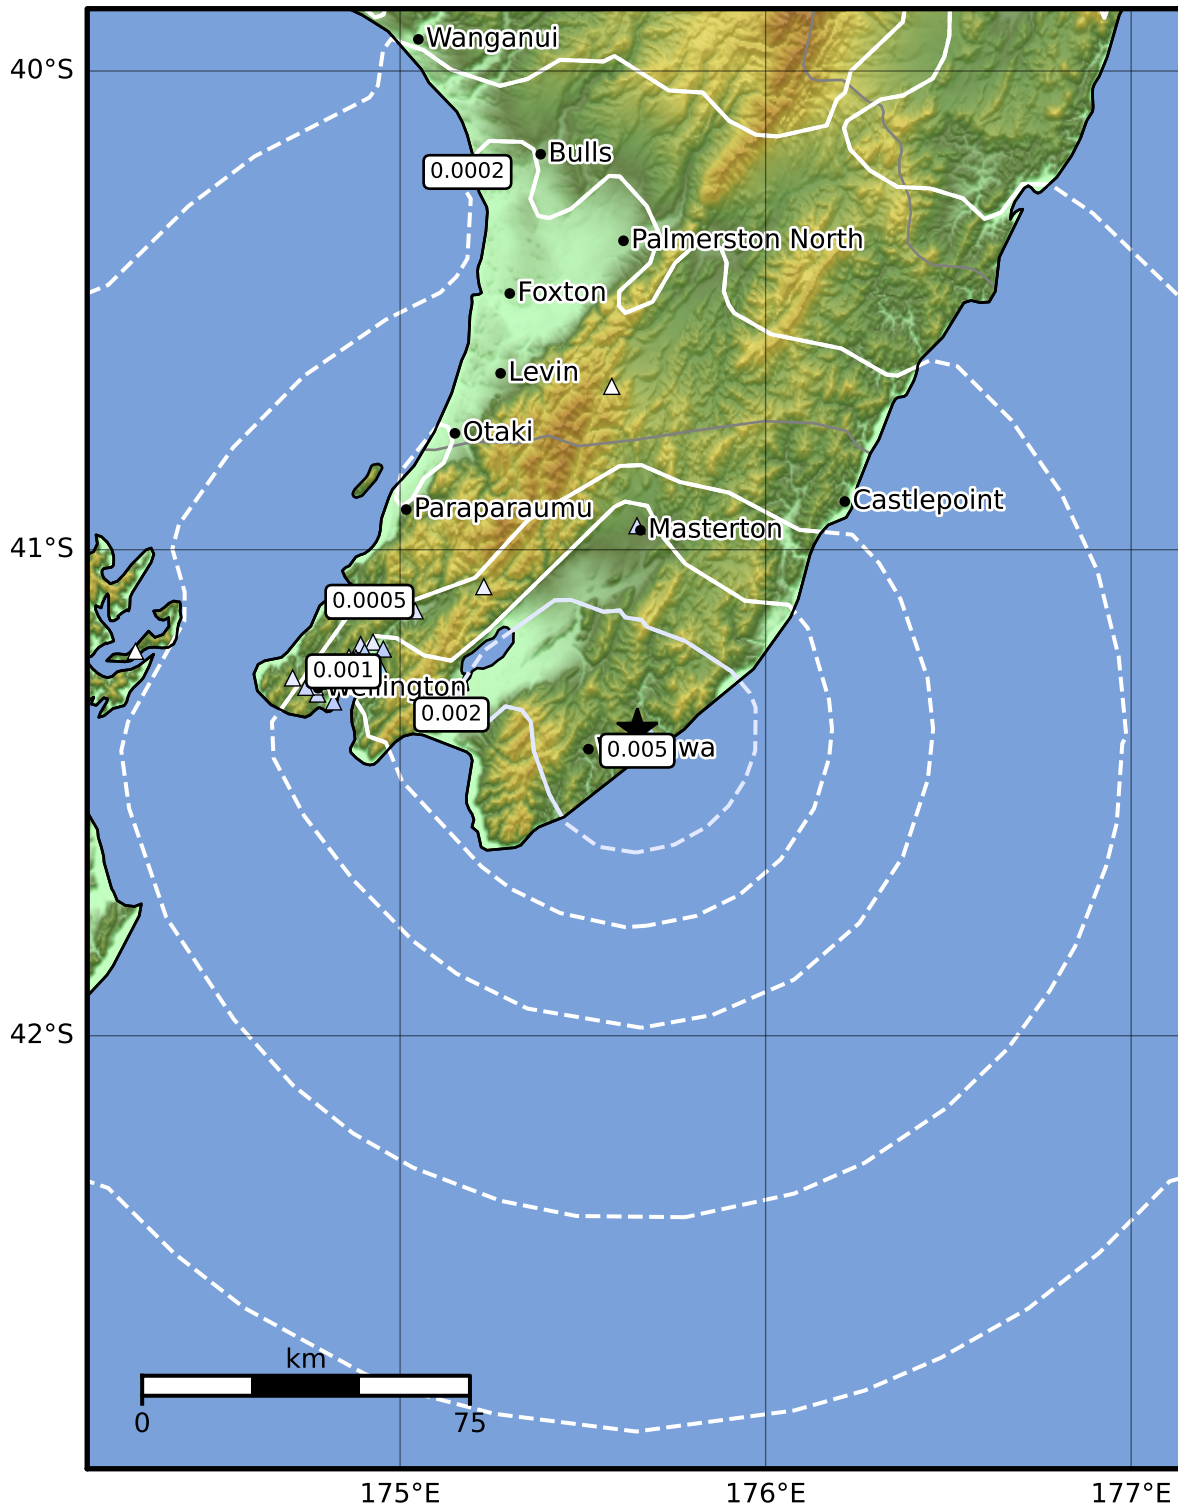

3.0 Second Peak Spectral Acceleration Map GNS Science

ShakeMap: Wairarapa

Mar 16, 2023 22:03:57 UTC M3.4 S41.37 E175.65 Depth: 15.9km ID:2023p202484

Scale based on Moratalla et al.(2021) and Worden et al.(2012) Version 6: Processed 2023-03-17T04:04:43Z

△ Seismic Instrument ○ Reported Intensity ★ Epicenter