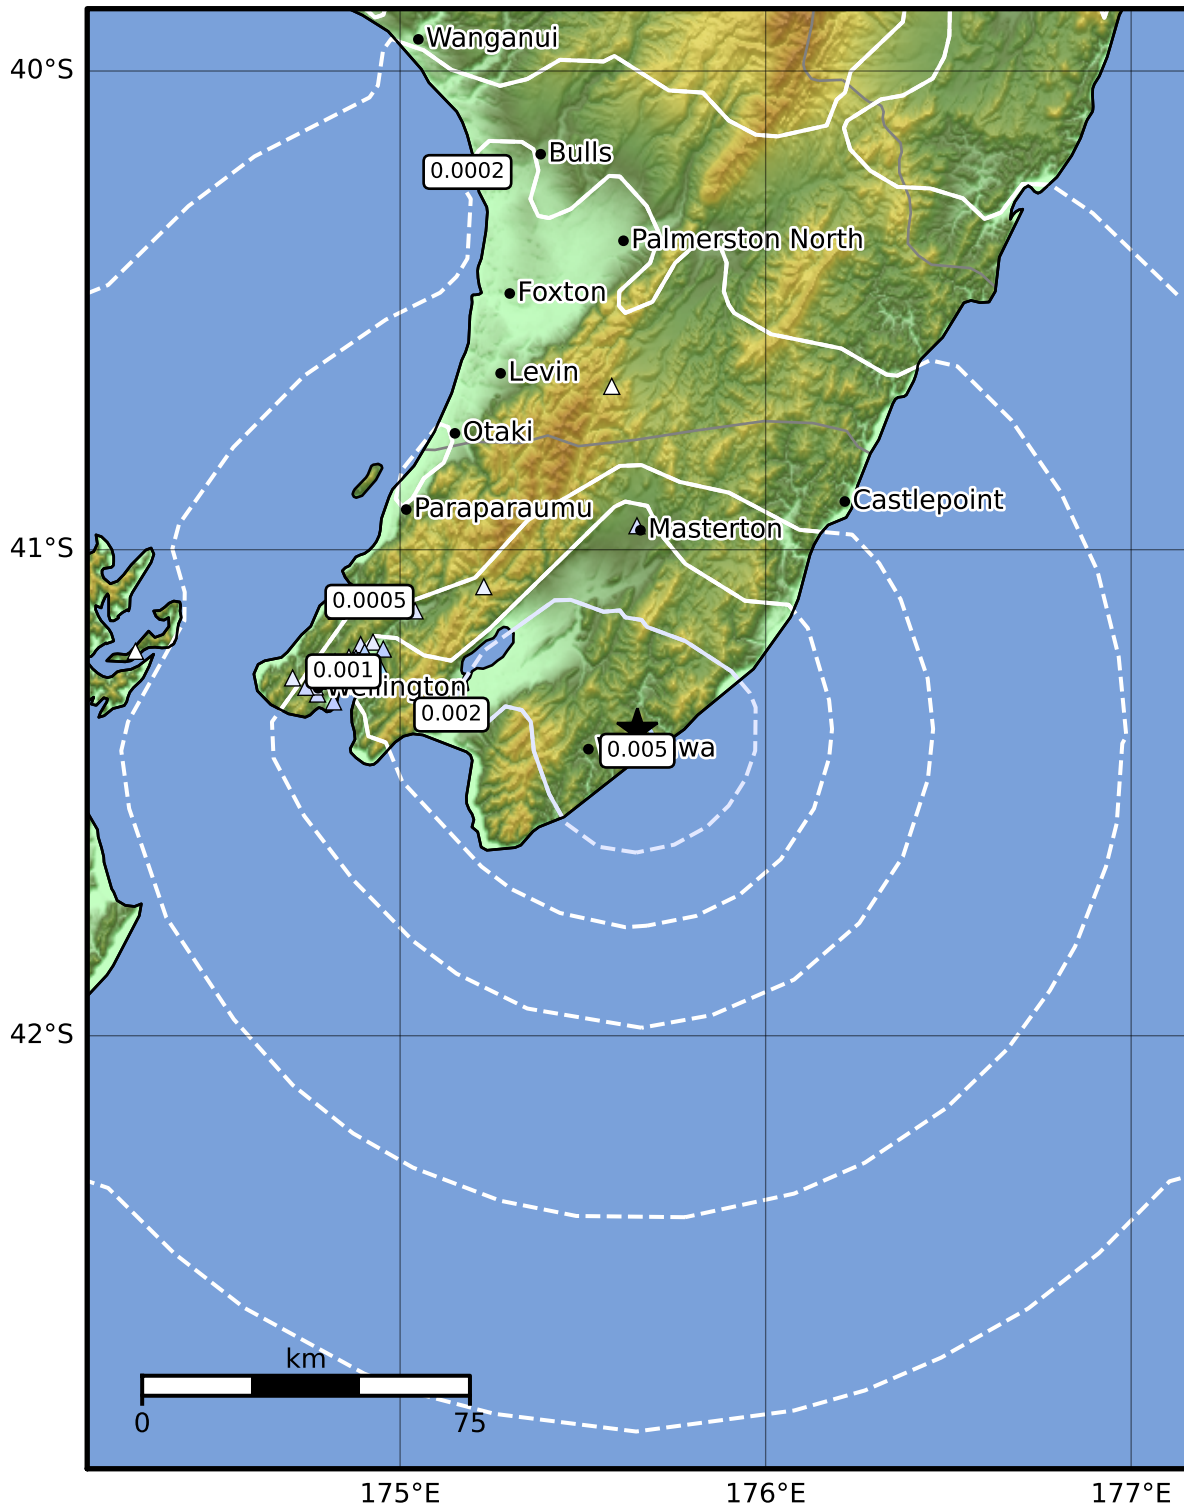

3.0 Second Peak Spectral Acceleration Map GNS Science

ShakeMap: Wairarapa

Mar 16, 2023 22:03:57 UTC M3.4 S41.37 E175.65 Depth: 15.9km ID:2023p202484

Scale based on Moratalla et al.(2021) and Worden et al.(2012) Version 7: Processed 2023-03-17T22:04:45Z

△ Seismic Instrument ○ Reported Intensity ★ Epicenter