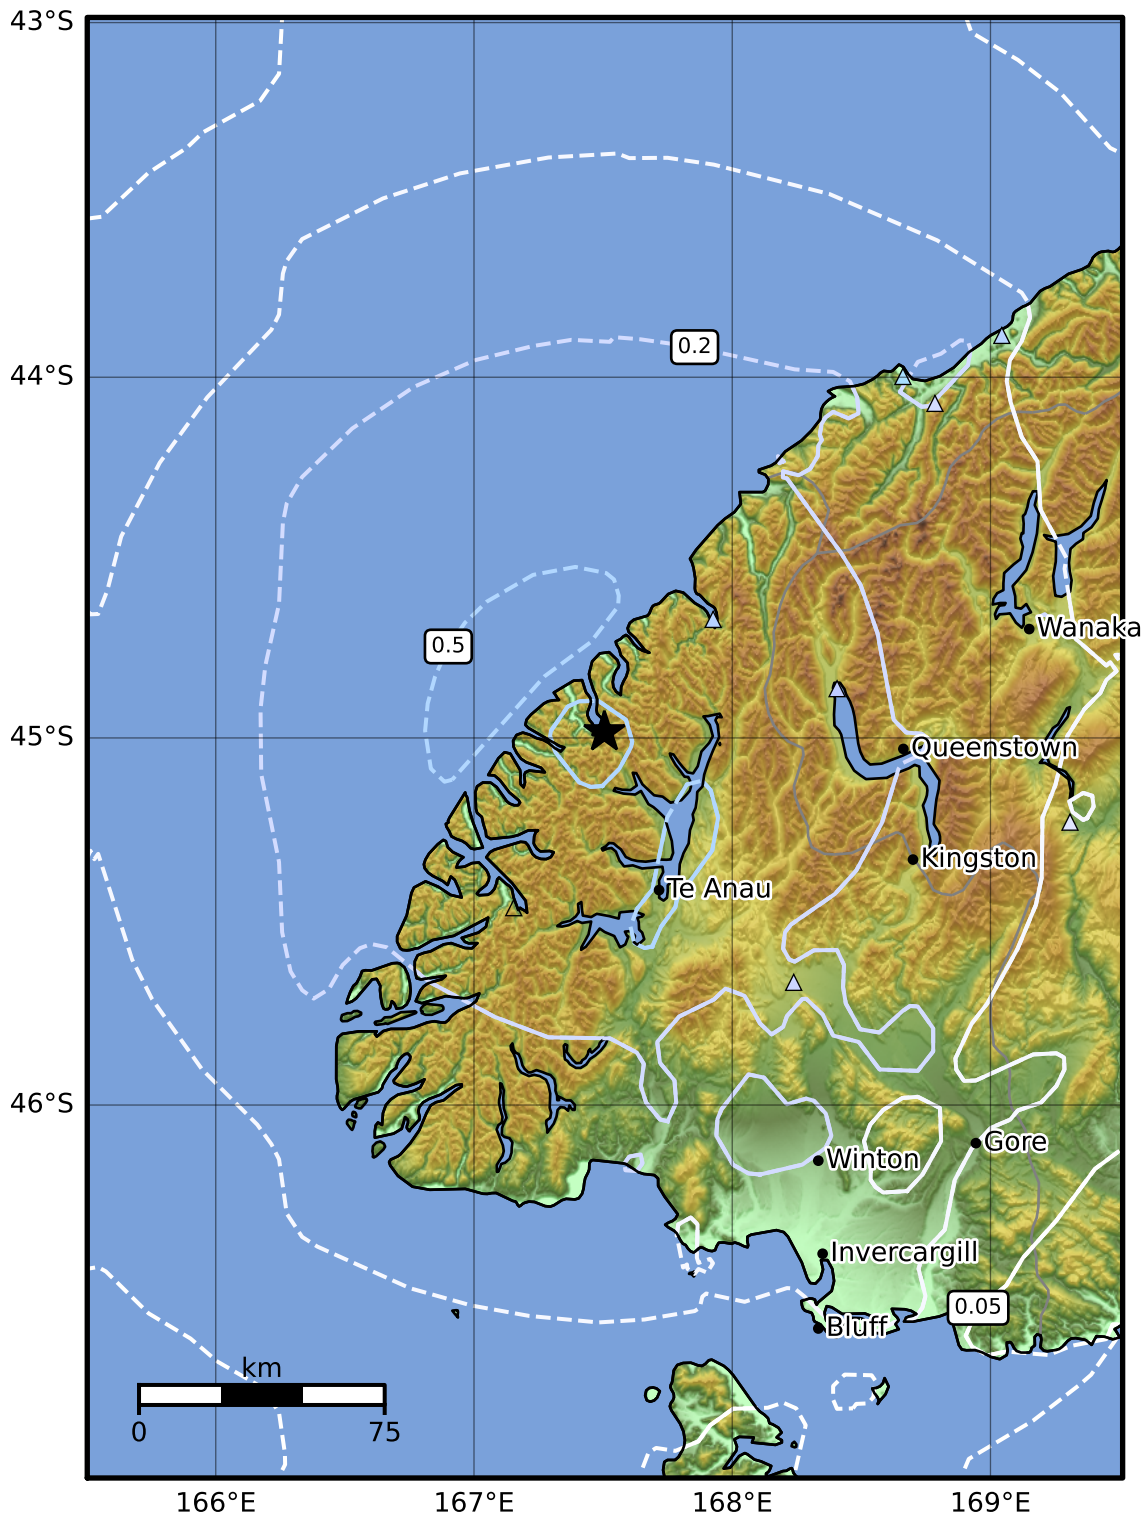

0.3 Second Peak Spectral Acceleration Map GNS Science  
ShakeMap: Fiordland

Mar 17, 2023 00:00:19 UTC M4.4 S44.98 E167.50 Depth: 73.7km ID:2023p202703

SA(0.3) (%g)	0.1	0.2	0.5	1	2	5	10	20	50	100	200
--------------	-----	-----	-----	---	---	---	----	----	----	-----	-----

Scale based on Moratalla et al.(2021) and Worden et al.(2012) Version 12: Processed 2023-03-29T23:02:21Z

△ Seismic Instrument ○ Reported Intensity ★ Epicenter