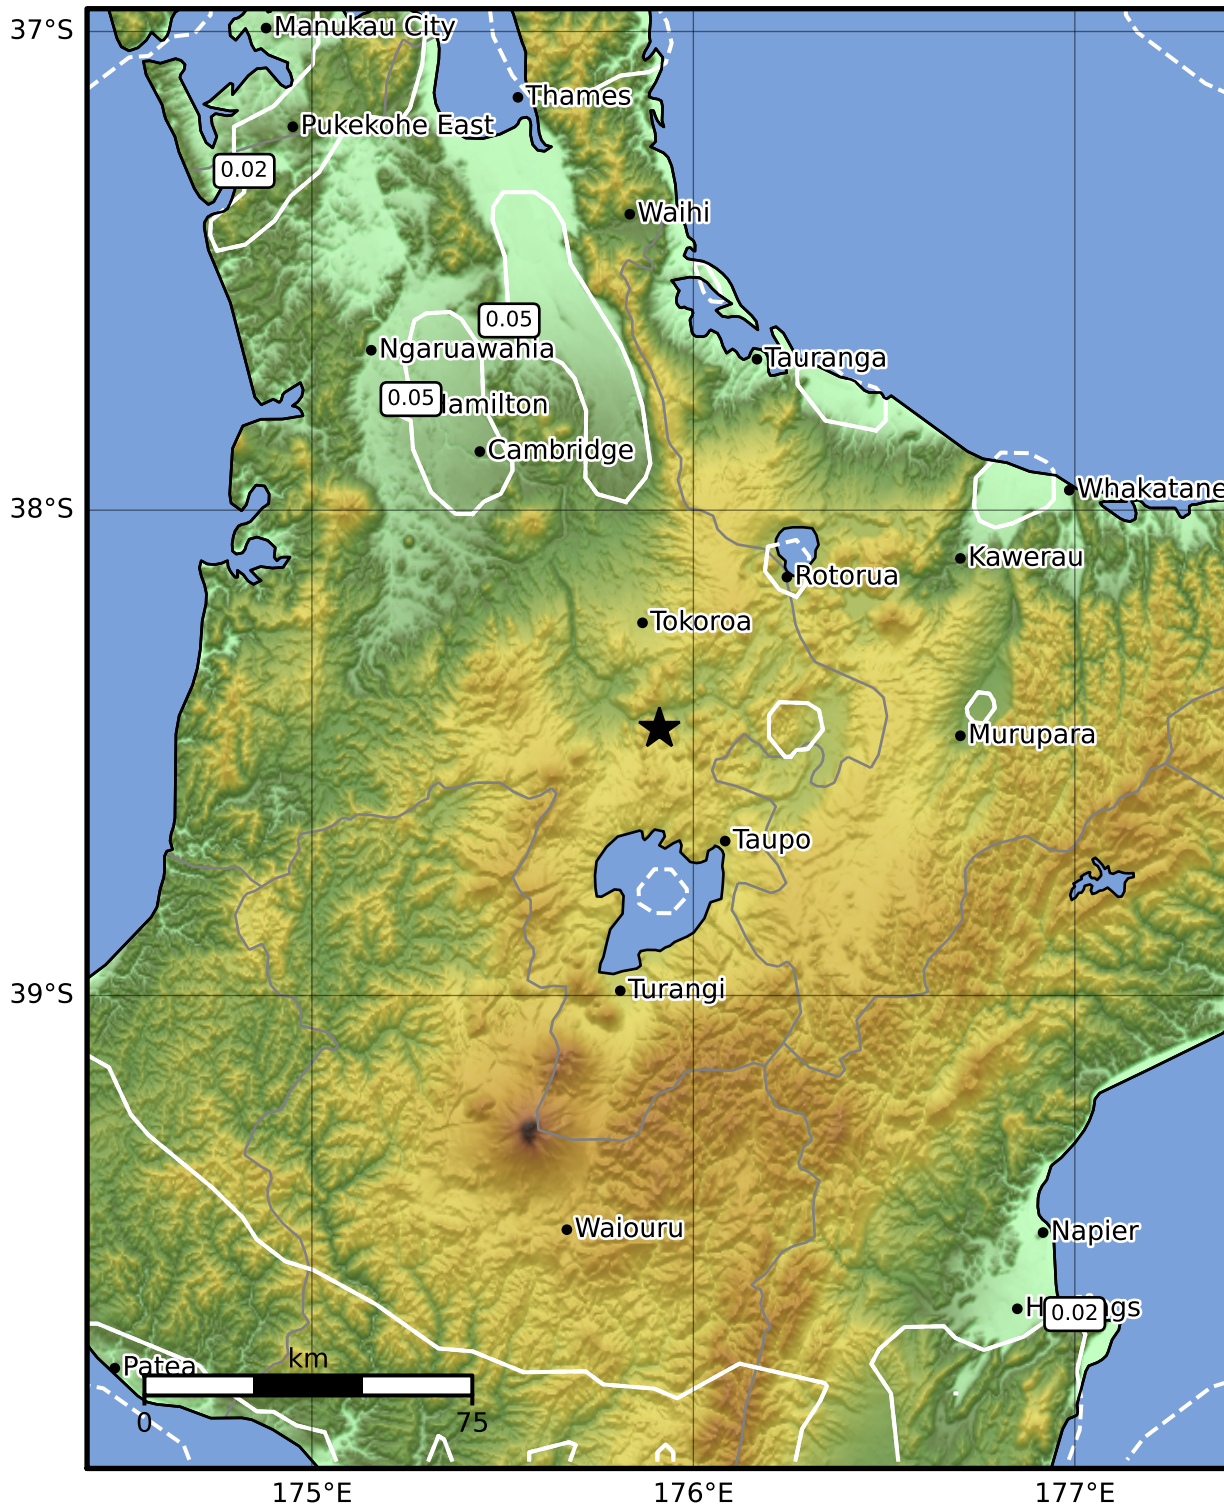

0.3 Second Peak Spectral Acceleration Map GNS Science

ShakeMap: Taupo

Mar 24, 2023 08:09:01 UTC M3.4 S38.45 E175.91 Depth: 162.2km ID:2023p222539

SA(0.3) (%g)	0.1	0.2	0.5	1	2	5	10	20	50	100	200
---------------------	------------	------------	------------	----------	----------	----------	-----------	-----------	-----------	------------	------------

Scale based on Moratalla et al.(2021) and Worden et al.(2012) Version 1: Processed 2023-03-24T12:40:05Z

△ Seismic Instrument ○ Reported Intensity ★ Epicenter

Te Whakaahuatanga Tere o ngā Rū Whenua me ngā Parawhenua
R-CET Rapid Characterisation of Earthquakes and Tsunamis
 A GNS Science Led Research Programme