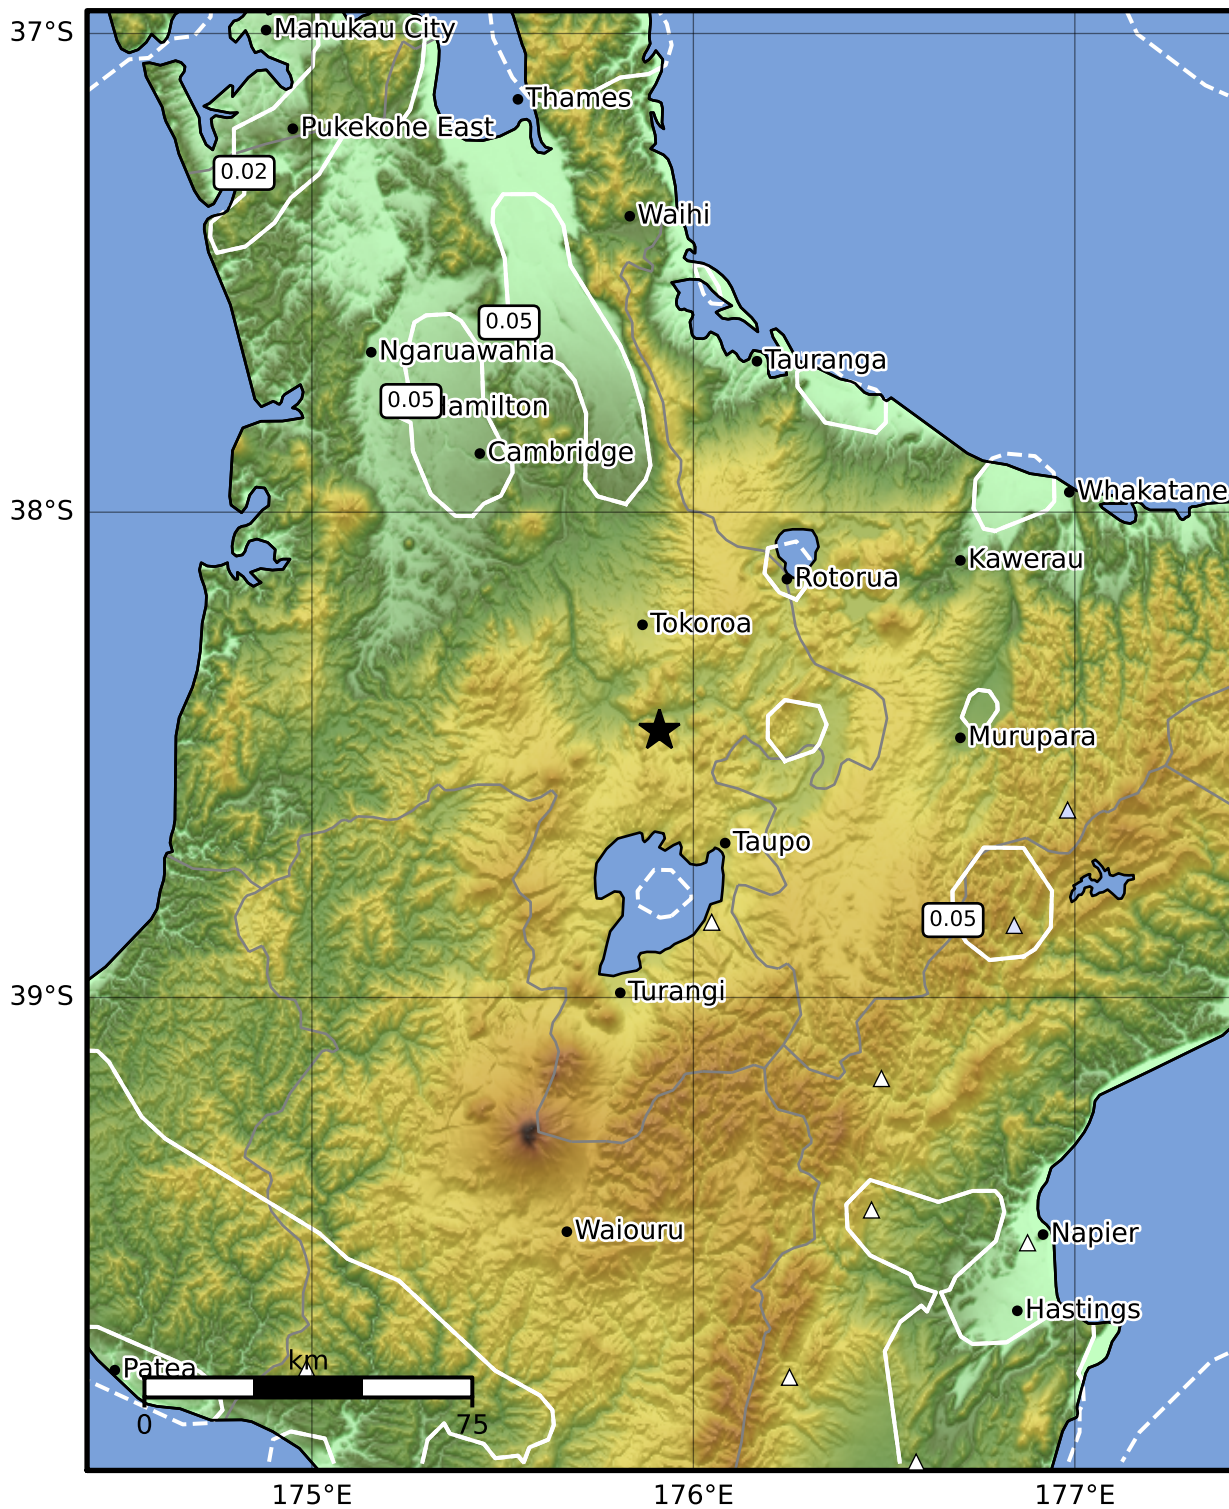

0.3 Second Peak Spectral Acceleration Map GNS Science

ShakeMap: Taupo

Mar 24, 2023 08:09:01 UTC M3.4 S38.45 E175.91 Depth: 162.2km ID:2023p222539

SA(0.3) (%g)	0.1	0.2	0.5	1	2	5	10	20	50	100	200
---------------------	------------	------------	------------	----------	----------	----------	-----------	-----------	-----------	------------	------------

Scale based on Moratalla et al.(2021) and Worden et al.(2012) Version 2: Processed 2023-03-24T12:45:32Z

△ Seismic Instrument ○ Reported Intensity ★ Epicenter

Te Whakaahuatanga Tere o ngā Rū Whenua me ngā Parawhenua
R-CET Rapid Characterisation of Earthquakes and Tsunamis
 A GNS Science Led Research Programme