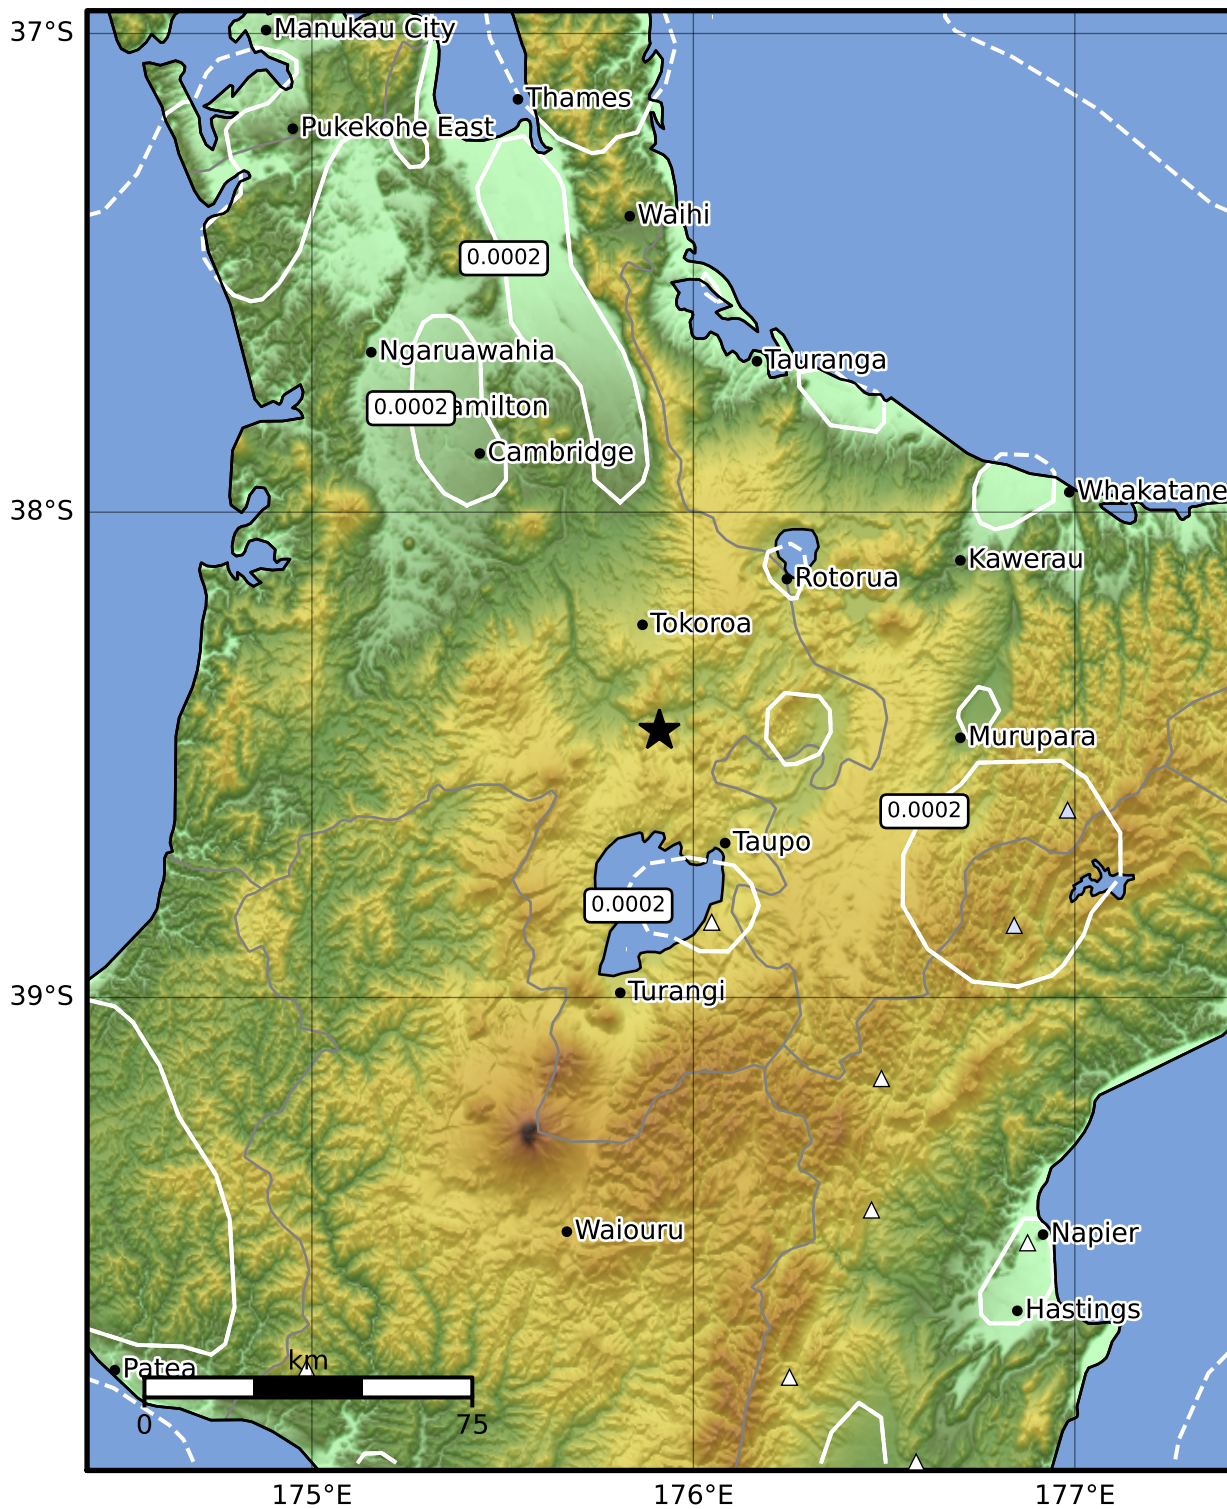

3.0 Second Peak Spectral Acceleration Map GNS Science

ShakeMap: Taupo

Mar 24, 2023 08:09:01 UTC M3.4 S38.45 E175.91 Depth: 162.2km ID:2023p222539

Scale based on Moratalla et al.(2021) and Worden et al.(2012) Version 3: Processed 2023-03-24T14:09:48Z

△ Seismic Instrument ○ Reported Intensity ★ Epicenter