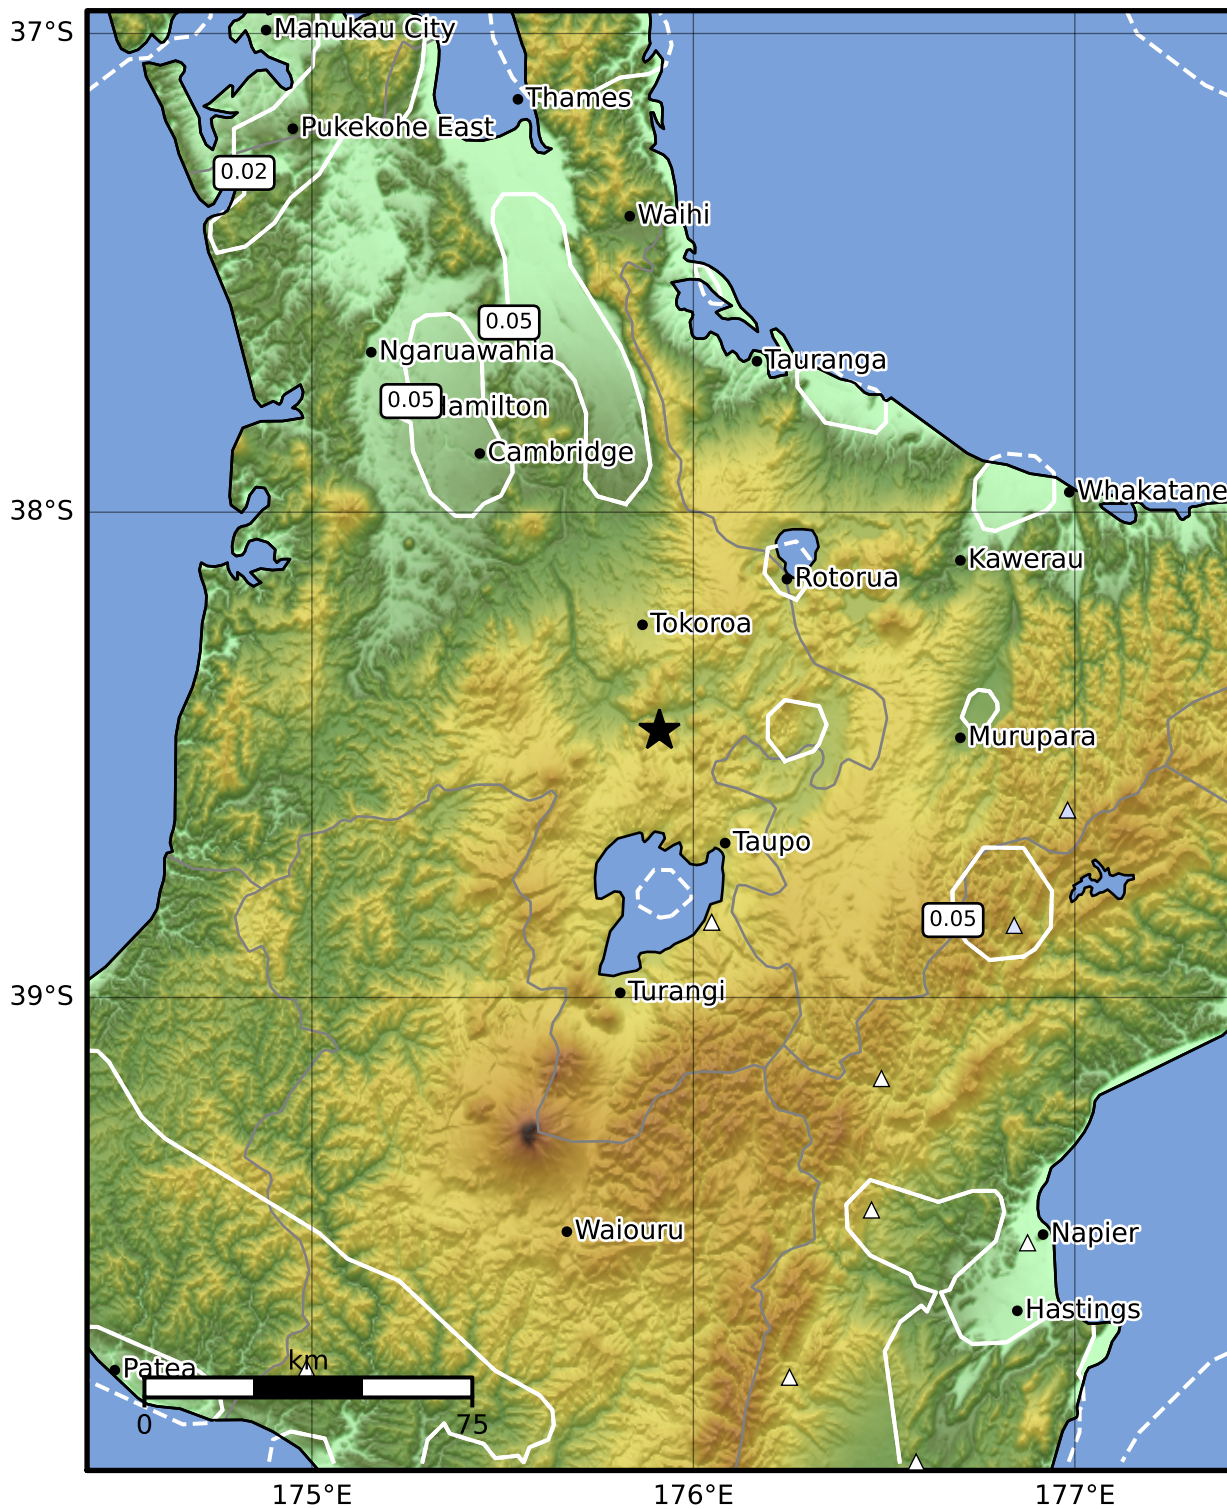

0.3 Second Peak Spectral Acceleration Map GNS Science

ShakeMap: Taupo

Mar 24, 2023 08:09:01 UTC M3.4 S38.45 E175.91 Depth: 162.2km ID:2023p222539

SA(0.3) (%g)	0.1	0.2	0.5	1	2	5	10	20	50	100	200
---------------------	------------	------------	------------	----------	----------	----------	-----------	-----------	-----------	------------	------------

Scale based on Moratalla et al.(2021) and Worden et al.(2012) Version 4: Processed 2023-03-25T08:09:47Z

△ Seismic Instrument ○ Reported Intensity ★ Epicenter

Te Whakaahuatanga Tere o ngā Rū Whenua me ngā Parawhenua
R-CET Rapid Characterisation of Earthquakes and Tsunamis
 A GNS Science Led Research Programme