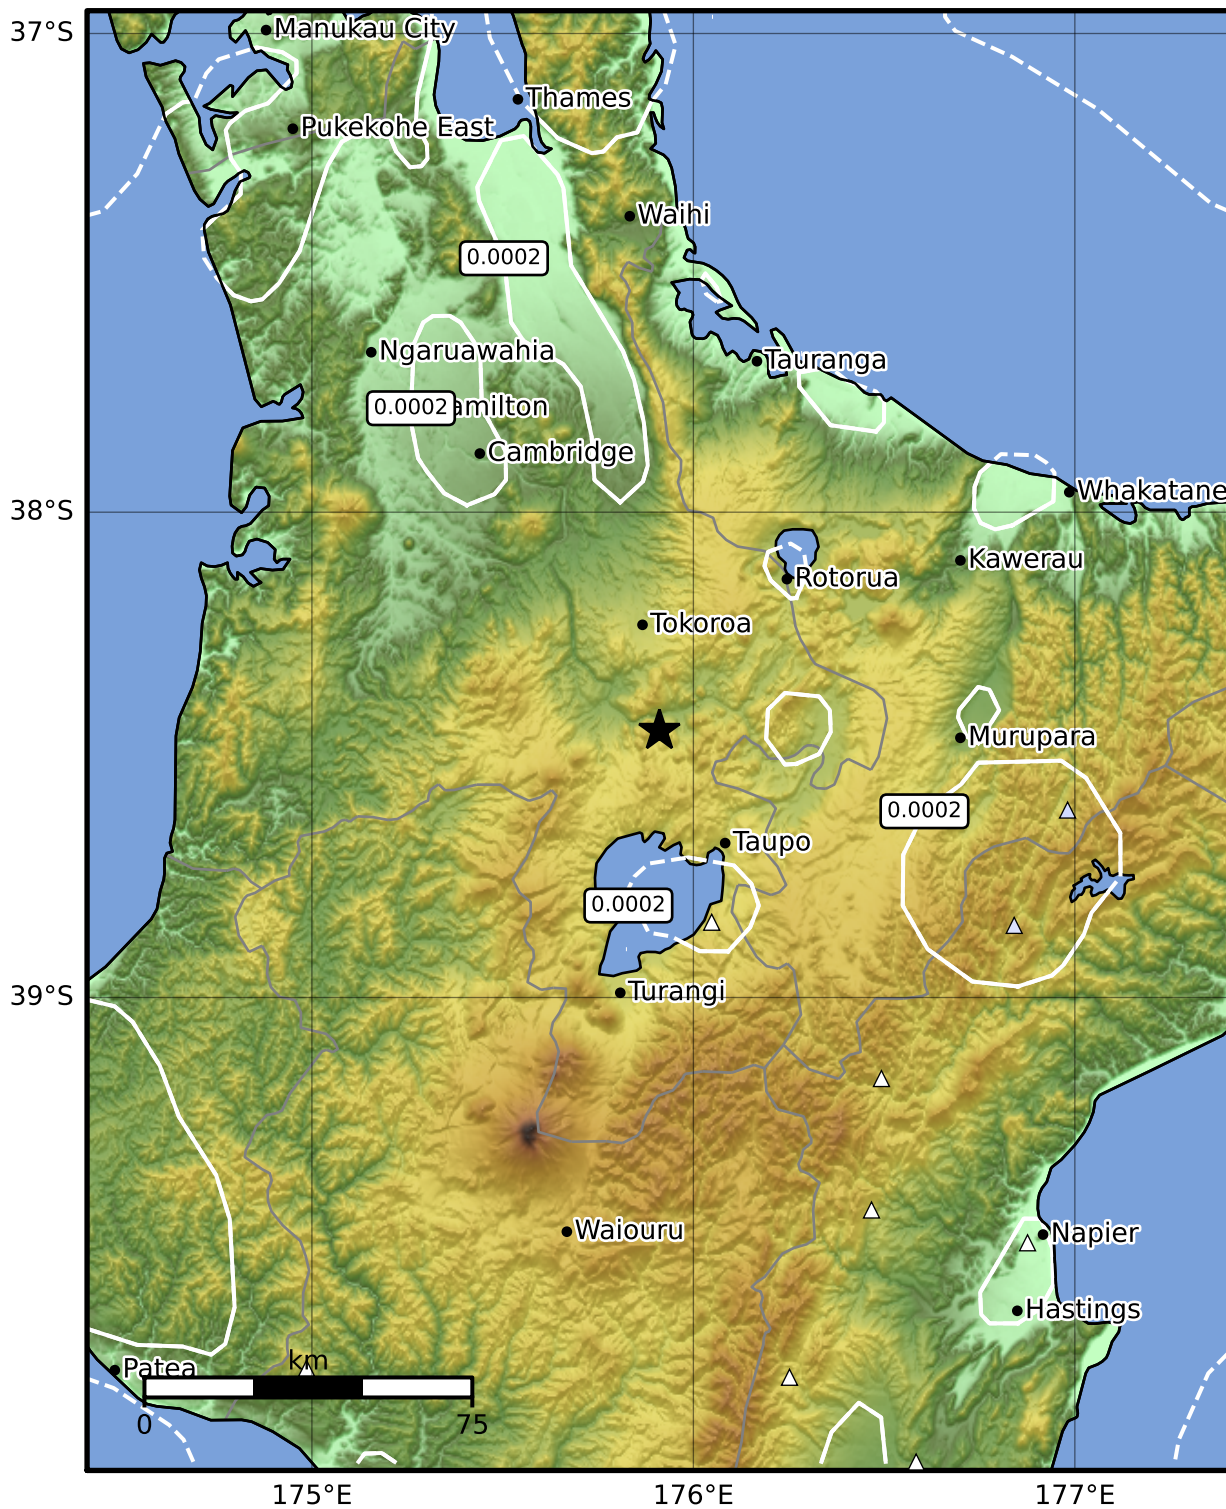

3.0 Second Peak Spectral Acceleration Map GNS Science

ShakeMap: Taupo

Mar 24, 2023 08:09:01 UTC M3.4 S38.45 E175.91 Depth: 162.2km ID:2023p222539

Scale based on Moratalla et al.(2021) and Worden et al.(2012) Version 4: Processed 2023-03-25T08:09:47Z

△ Seismic Instrument ○ Reported Intensity ★ Epicenter