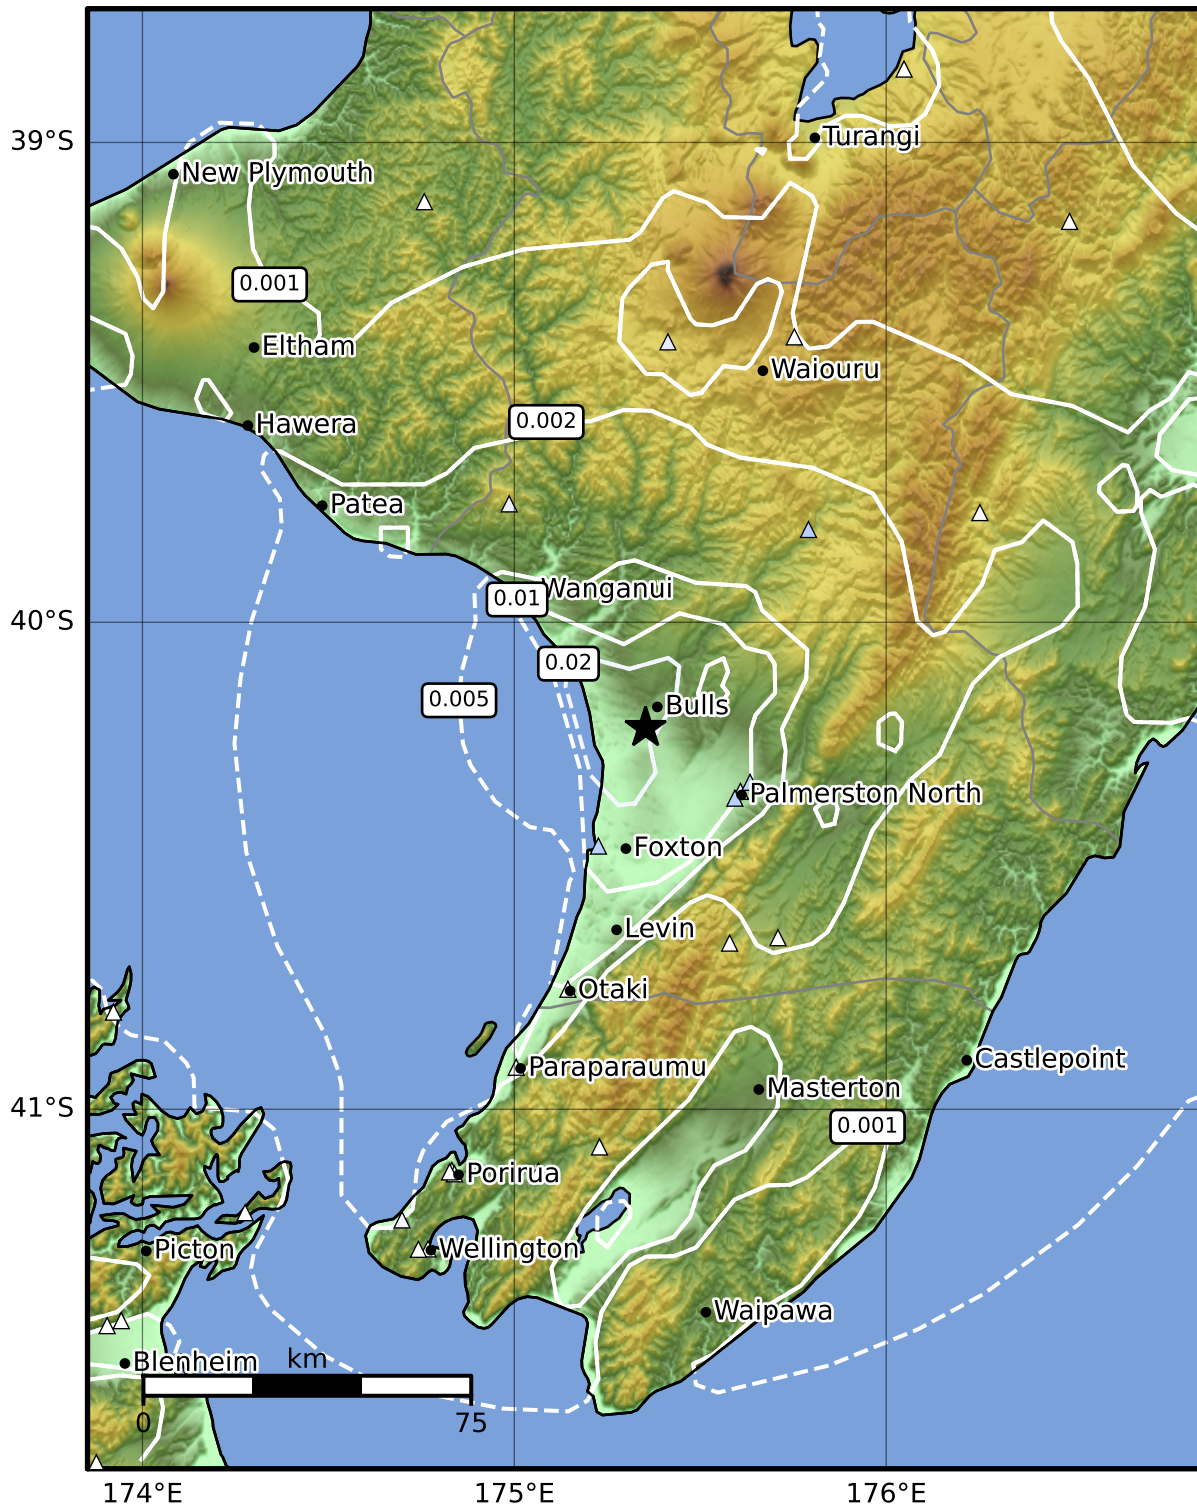

1.0 Second Peak Spectral Acceleration Map GNS Science

ShakeMap: Manawatu

Mar 29, 2023 13:44:37 UTC M3.4 S40.22 E175.35 Depth: 23.2km ID:2023p236682

SA(1.0) (%g)	0.1	0.2	0.5	1	2	5	10	20	50	100	200
--------------	-----	-----	-----	---	---	---	----	----	----	-----	-----

Scale based on Moratalla et al.(2021) and Worden et al.(2012) Version 7: Processed 2023-03-29T15:45:25Z

△ Seismic Instrument ○ Reported Intensity ★ Epicenter