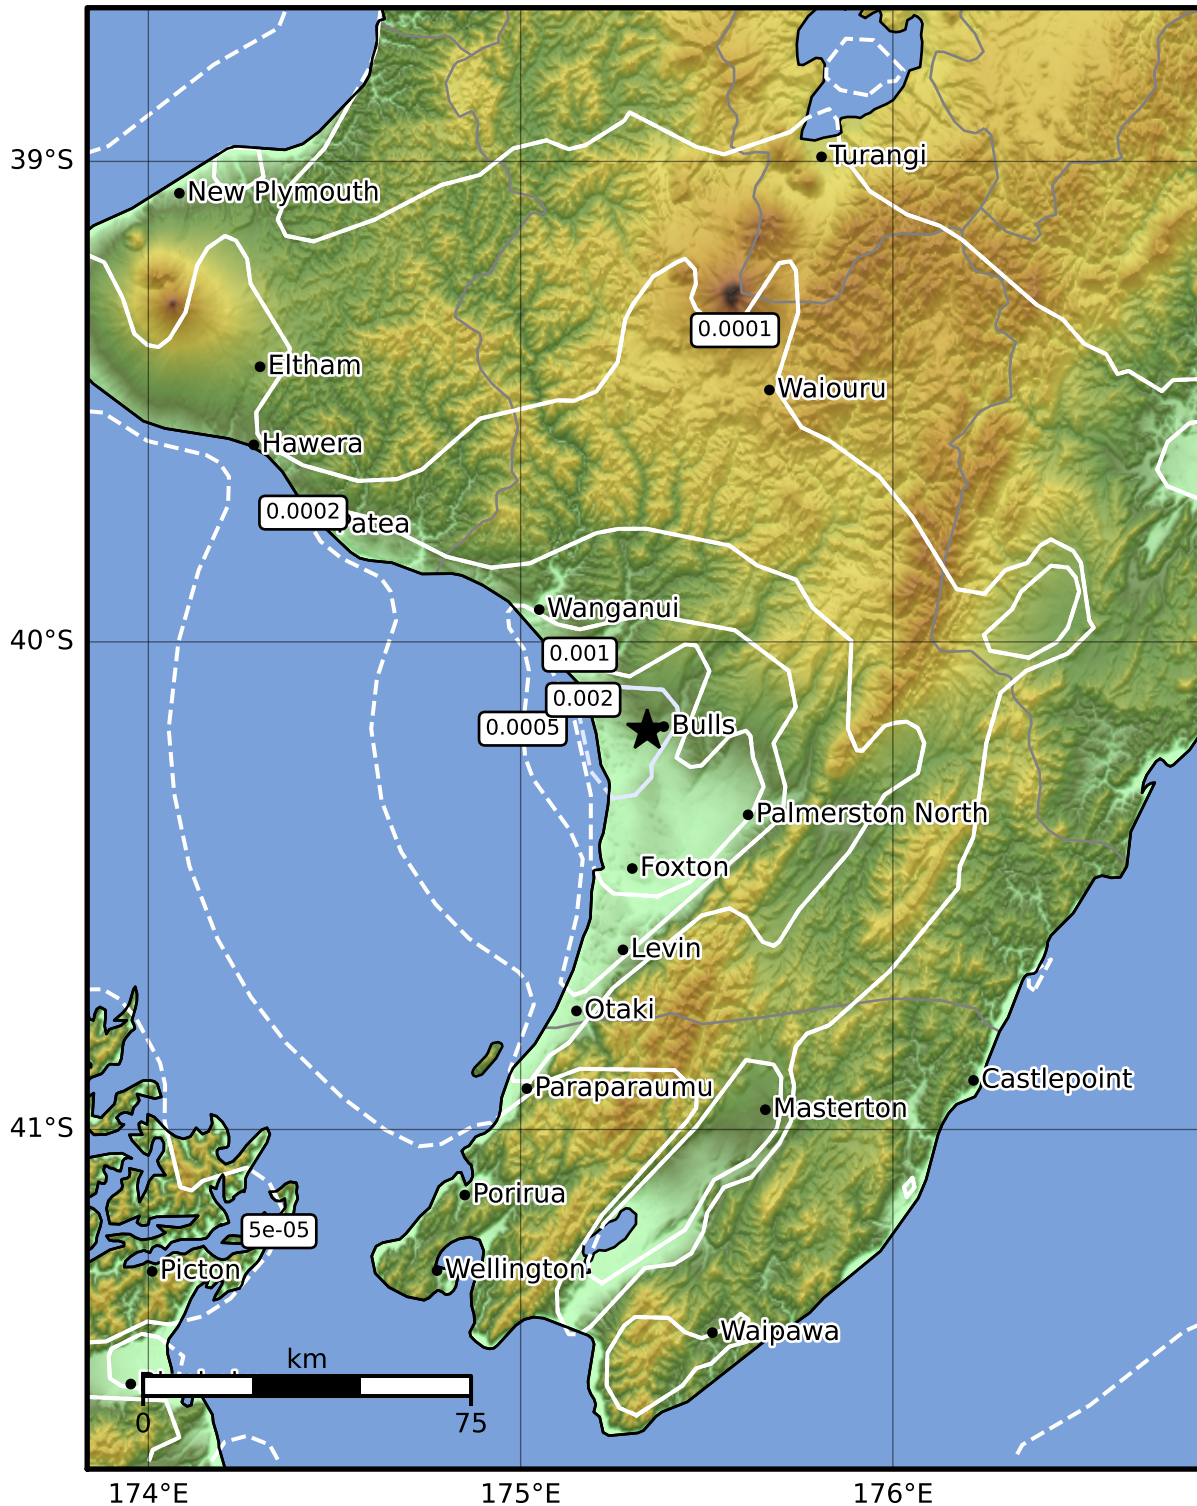

3.0 Second Peak Spectral Acceleration Map GNS Science

ShakeMap: Manawatu

Mar 30, 2023 04:18:42 UTC M3.3 S40.18 E175.34 Depth: 19.1km ID:2023p238323

Scale based on Moratalla et al.(2021) and Worden et al.(2012) Version 1: Processed 2023-03-30T04:26:15Z

△ Seismic Instrument ○ Reported Intensity ★ Epicenter