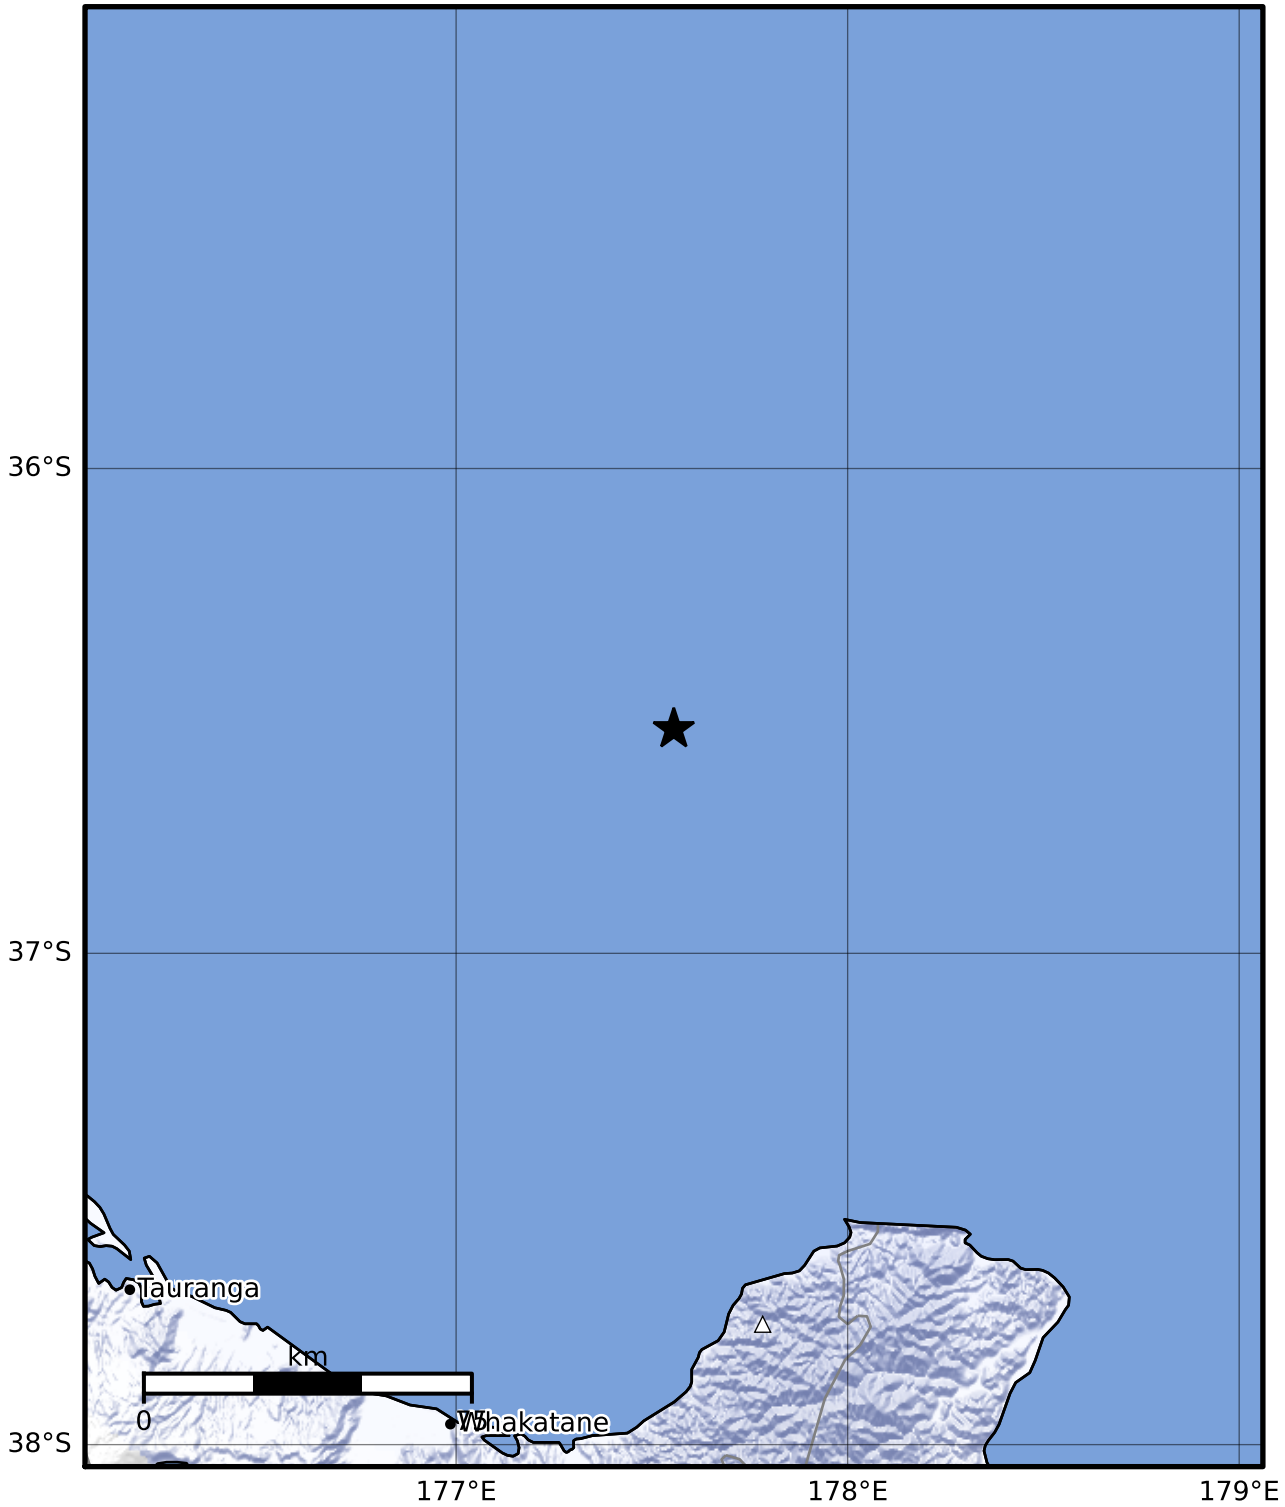

Macroseismic Intensity Map GNS Science

ShakeMap: Raukumara Plain

Apr 03, 2023 15:02:31 UTC M3.6 S36.54 E177.56 Depth: 184.9km ID:2023p250342

SHAKING	Not felt	Weak	Light	Moderate	Strong	Very strong	Severe	Violent	Extreme
DAMAGE	None	None	None	Very light	Light	Moderate	Moderate/heavy	Heavy	Very heavy
PGA(%g)	<0.0464	0.29	1.63	5.16	12.5	22.4	40.2	72.2	>129
PGV(cm/s)	<0.0215	0.125	1.04	4.31	14.5	26.4	48.3	88.4	>162
INTENSITY	I	II-III	IV	V	VI	VII	VIII	IX	X+

Scale based on Moratalla et al.(2021) and Worden et al.(2012) Version 9: Processed 2023-04-03T21:03:16Z

△ Seismic Instrument ○ Reported Intensity ★ Epicenter