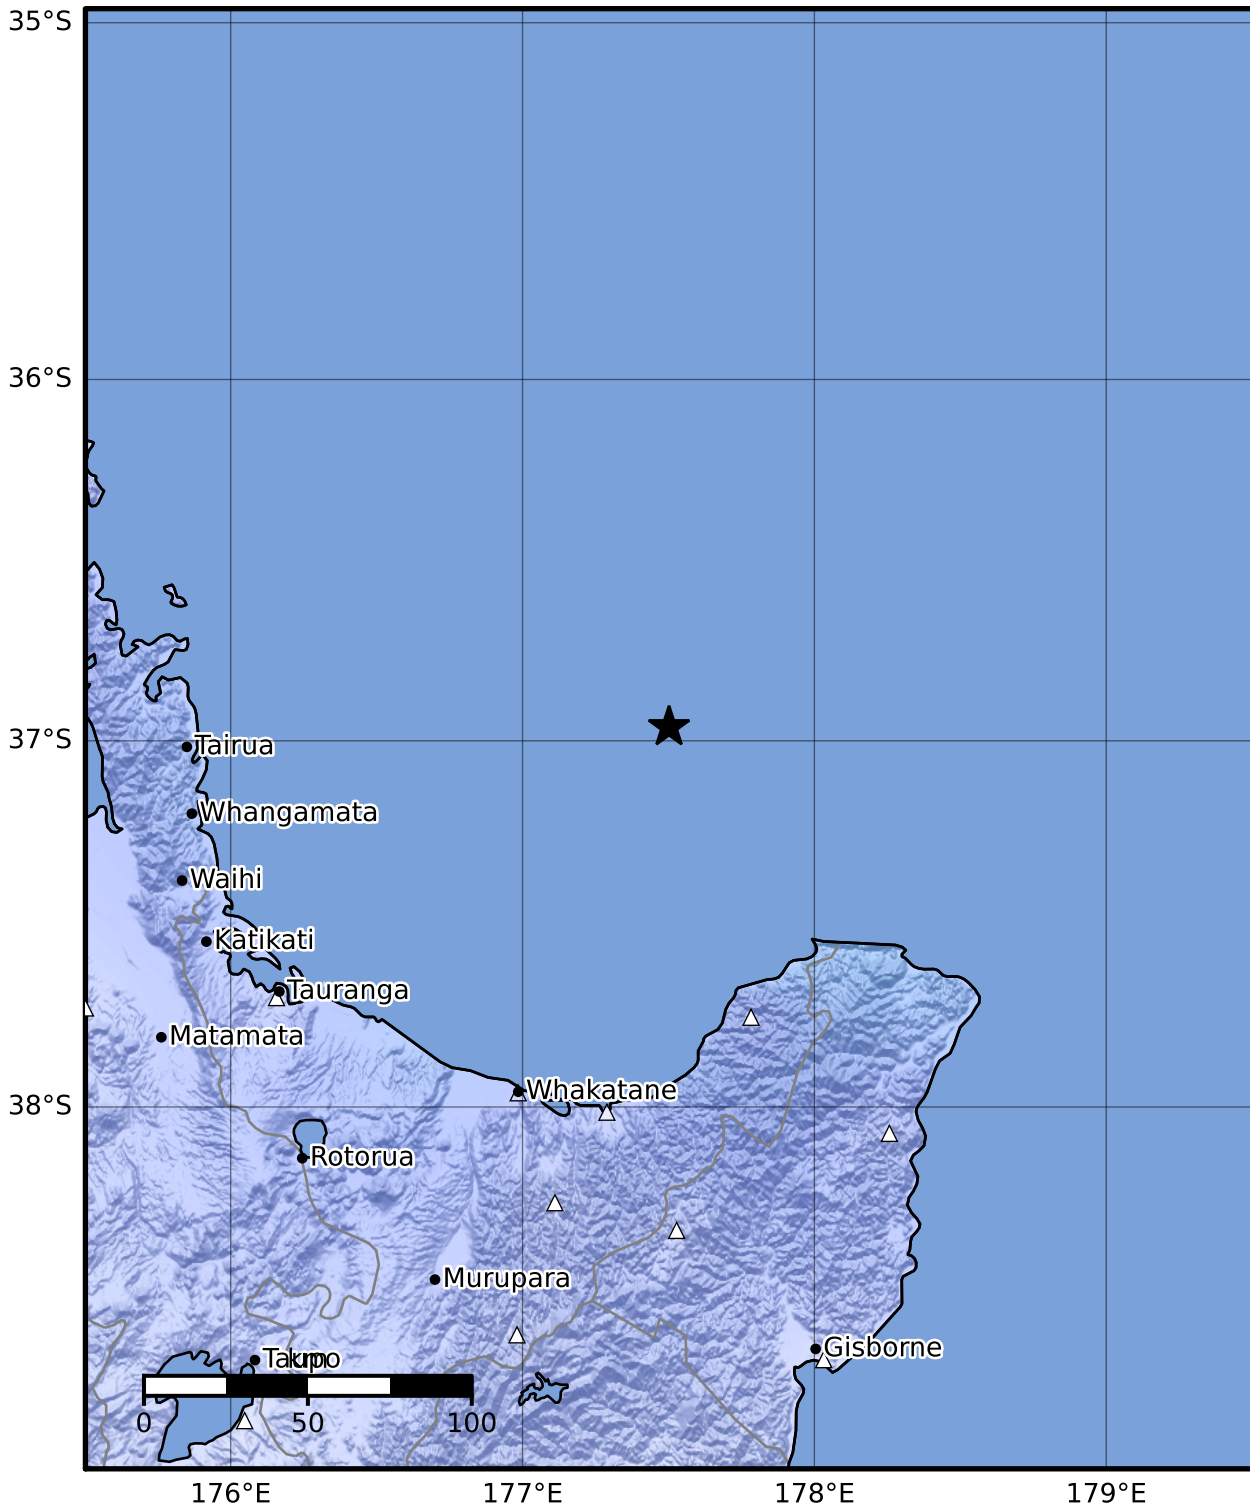

Macroseismic Intensity Map GNS Science

ShakeMap: Raukumara Plain

Apr 06, 2023 18:43:49 UTC M4.4 S36.96 E177.50 Depth: 119.4km ID:2023p258866

SHAKING	Not felt	Weak	Light	Moderate	Strong	Very strong	Severe	Violent	Extreme
DAMAGE	None	None	None	Very light	Light	Moderate	Moderate/heavy	Heavy	Very heavy
PGA(%g)	<0.0464	0.29	1.63	5.16	12.5	22.4	40.2	72.2	>129
PGV(cm/s)	<0.0215	0.125	1.04	4.31	14.5	26.4	48.3	88.4	>162
INTENSITY	I	II-III	IV	V	VI	VII	VIII	IX	X+

Scale based on Moratalla et al.(2021) and Worden et al.(2012) Version 2: Processed 2023-04-06T18:55:15Z

△ Seismic Instrument ○ Reported Intensity

★ Epicenter