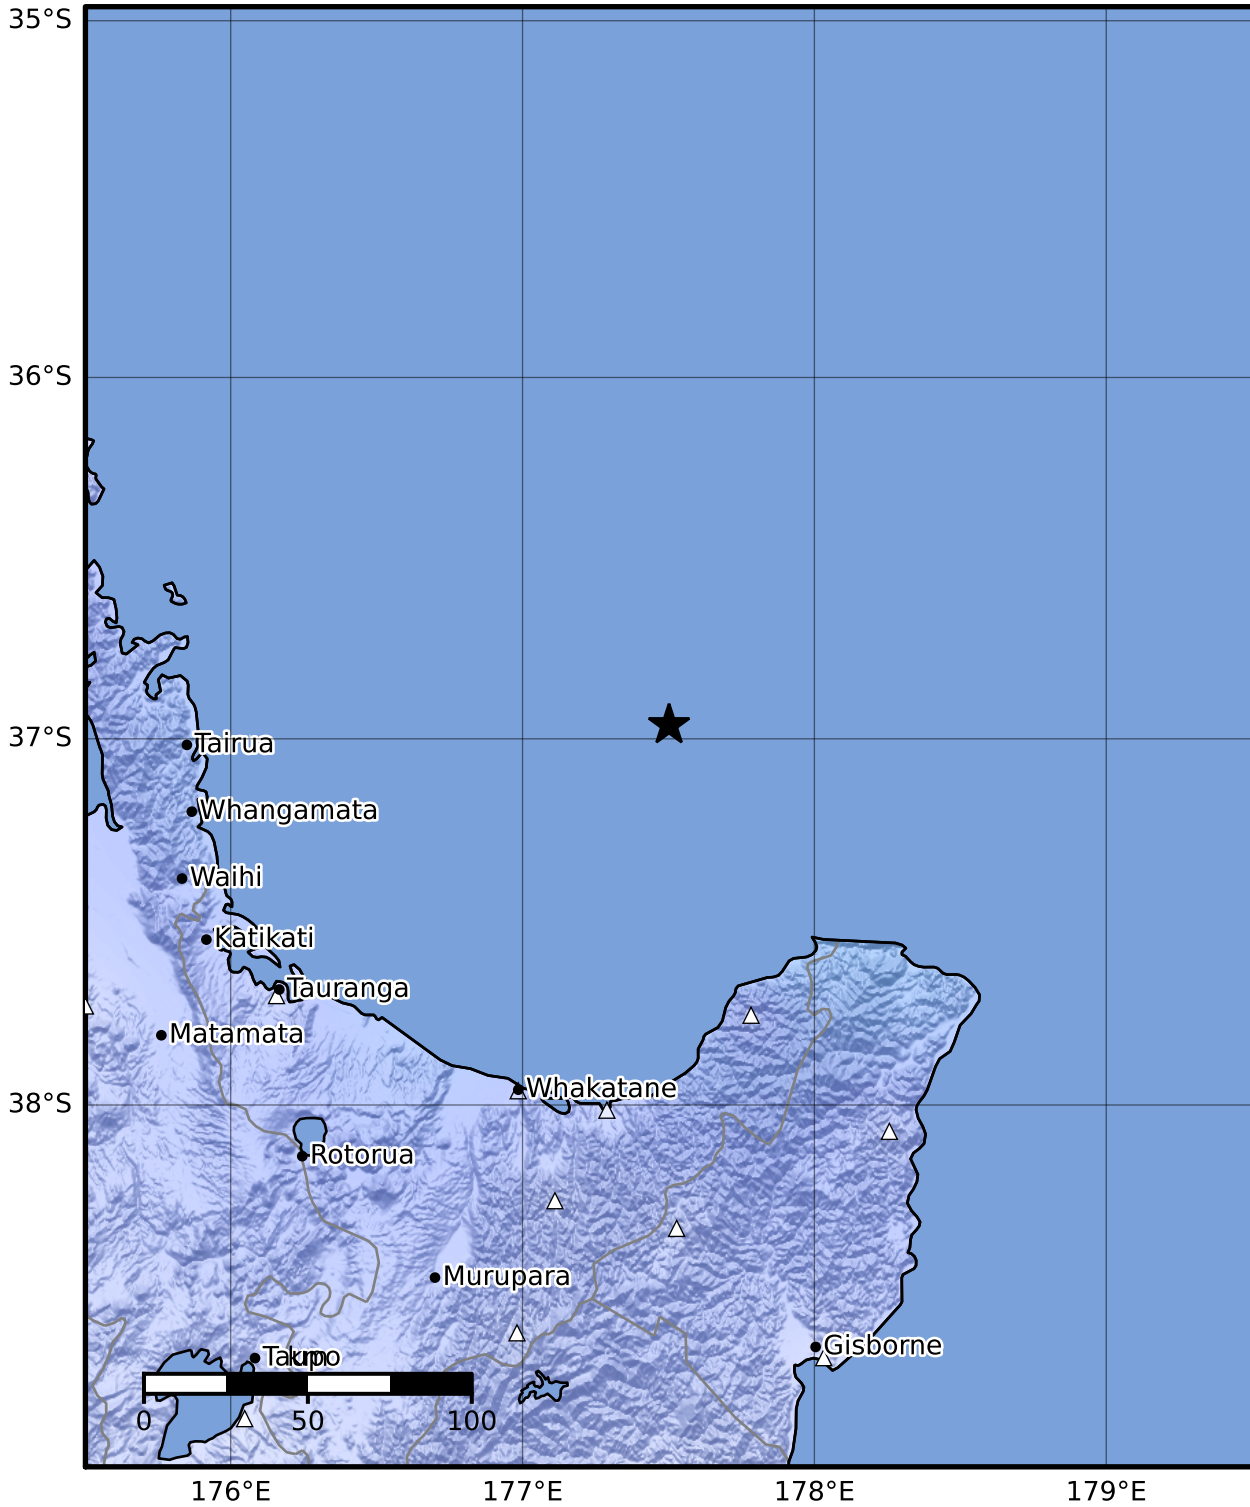

Macroseismic Intensity Map GNS Science

ShakeMap: Raukumara Plain

Apr 06, 2023 18:43:49 UTC M4.4 S36.96 E177.50 Depth: 119.4km ID:2023p258866

SHAKING	Not felt	Weak	Light	Moderate	Strong	Very strong	Severe	Violent	Extreme
DAMAGE	None	None	None	Very light	Light	Moderate	Moderate/heavy	Heavy	Very heavy
PGA(%g)	<0.0464	0.29	1.63	5.16	12.5	22.4	40.2	72.2	>129
PGV(cm/s)	<0.0215	0.125	1.04	4.31	14.5	26.4	48.3	88.4	>162
INTENSITY	I	II-III	IV	V	VI	VII	VIII	IX	X+

Scale based on Moratalla et al.(2021) and Worden et al.(2012) Version 3: Processed 2023-04-06T19:01:20Z

△ Seismic Instrument ○ Reported Intensity ★ Epicenter