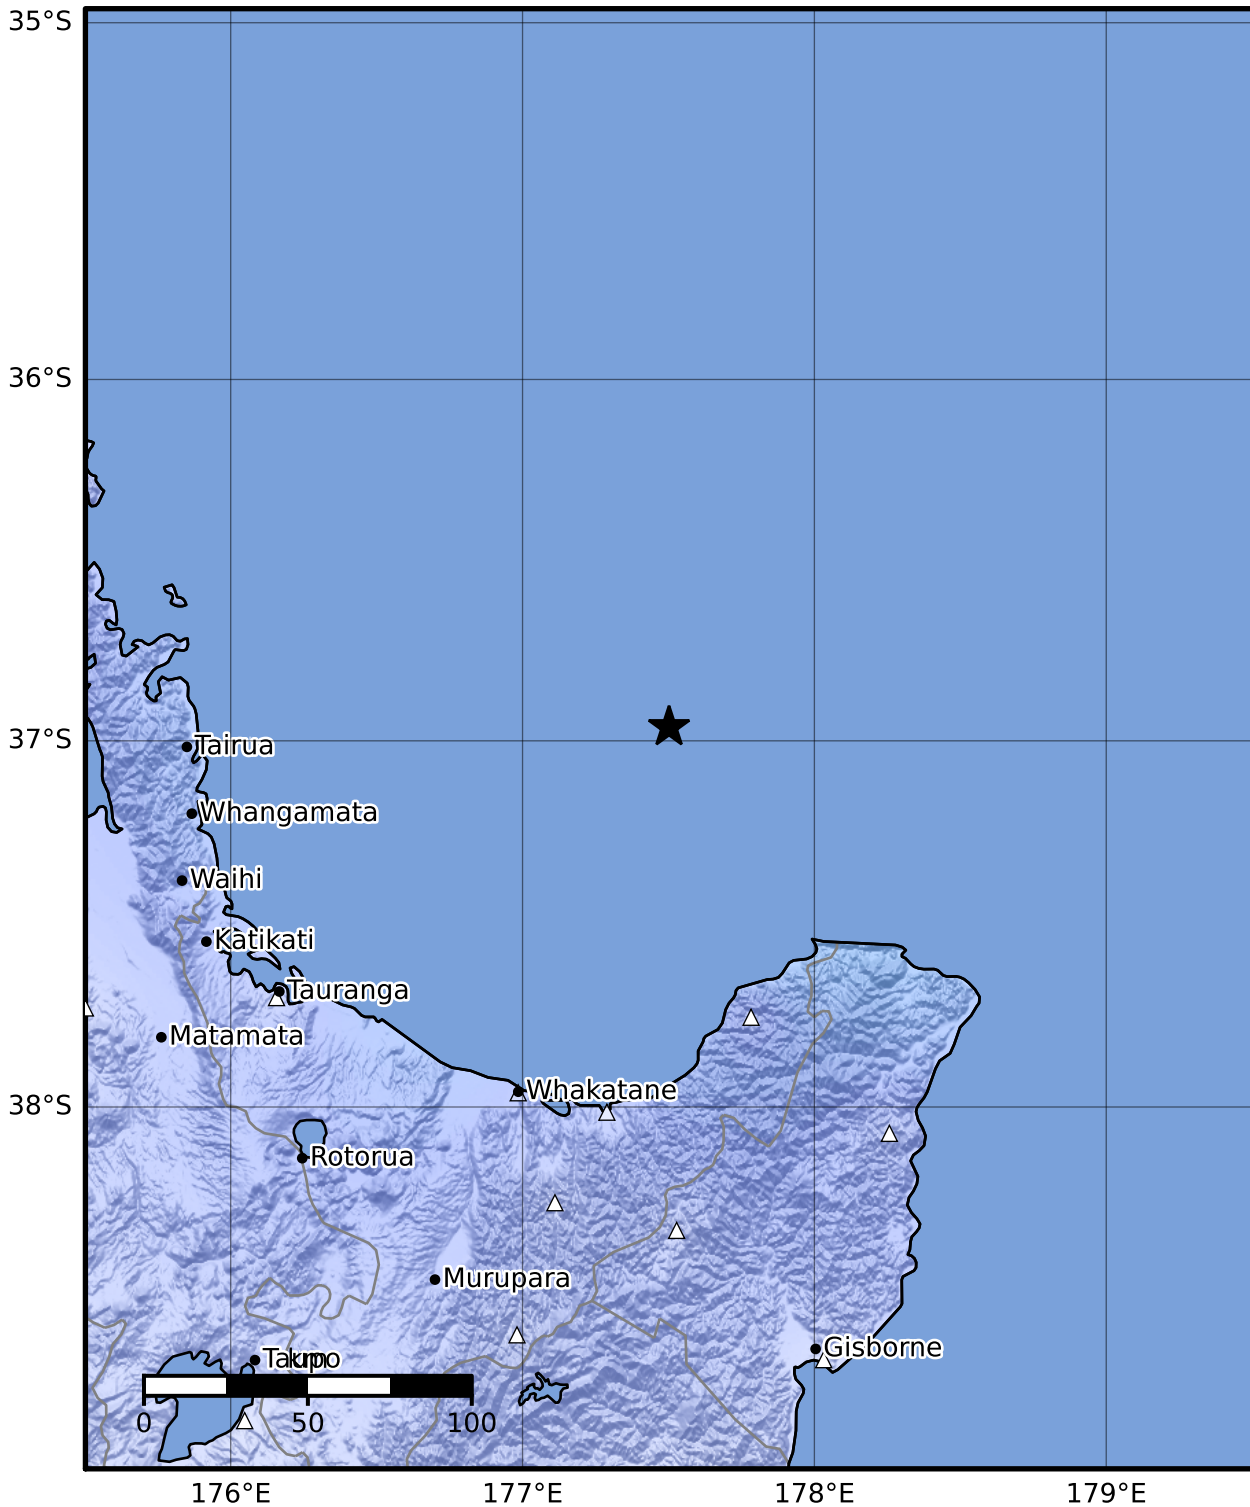

Macroseismic Intensity Map GNS Science

ShakeMap: Raukumara Plain

Apr 06, 2023 18:43:49 UTC M4.4 S36.96 E177.50 Depth: 119.4km ID:2023p258866

SHAKING	Not felt	Weak	Light	Moderate	Strong	Very strong	Severe	Violent	Extreme
DAMAGE	None	None	None	Very light	Light	Moderate	Moderate/heavy	Heavy	Very heavy
PGA(%g)	<0.0464	0.29	1.63	5.16	12.5	22.4	40.2	72.2	>129
PGV(cm/s)	<0.0215	0.125	1.04	4.31	14.5	26.4	48.3	88.4	>162
INTENSITY	I	II-III	IV	V	VI	VII	VIII	IX	X+

Scale based on Moratalla et al.(2021) and Worden et al.(2012) Version 4: Processed 2023-04-06T19:07:24Z

△ Seismic Instrument ○ Reported Intensity

★ Epicenter