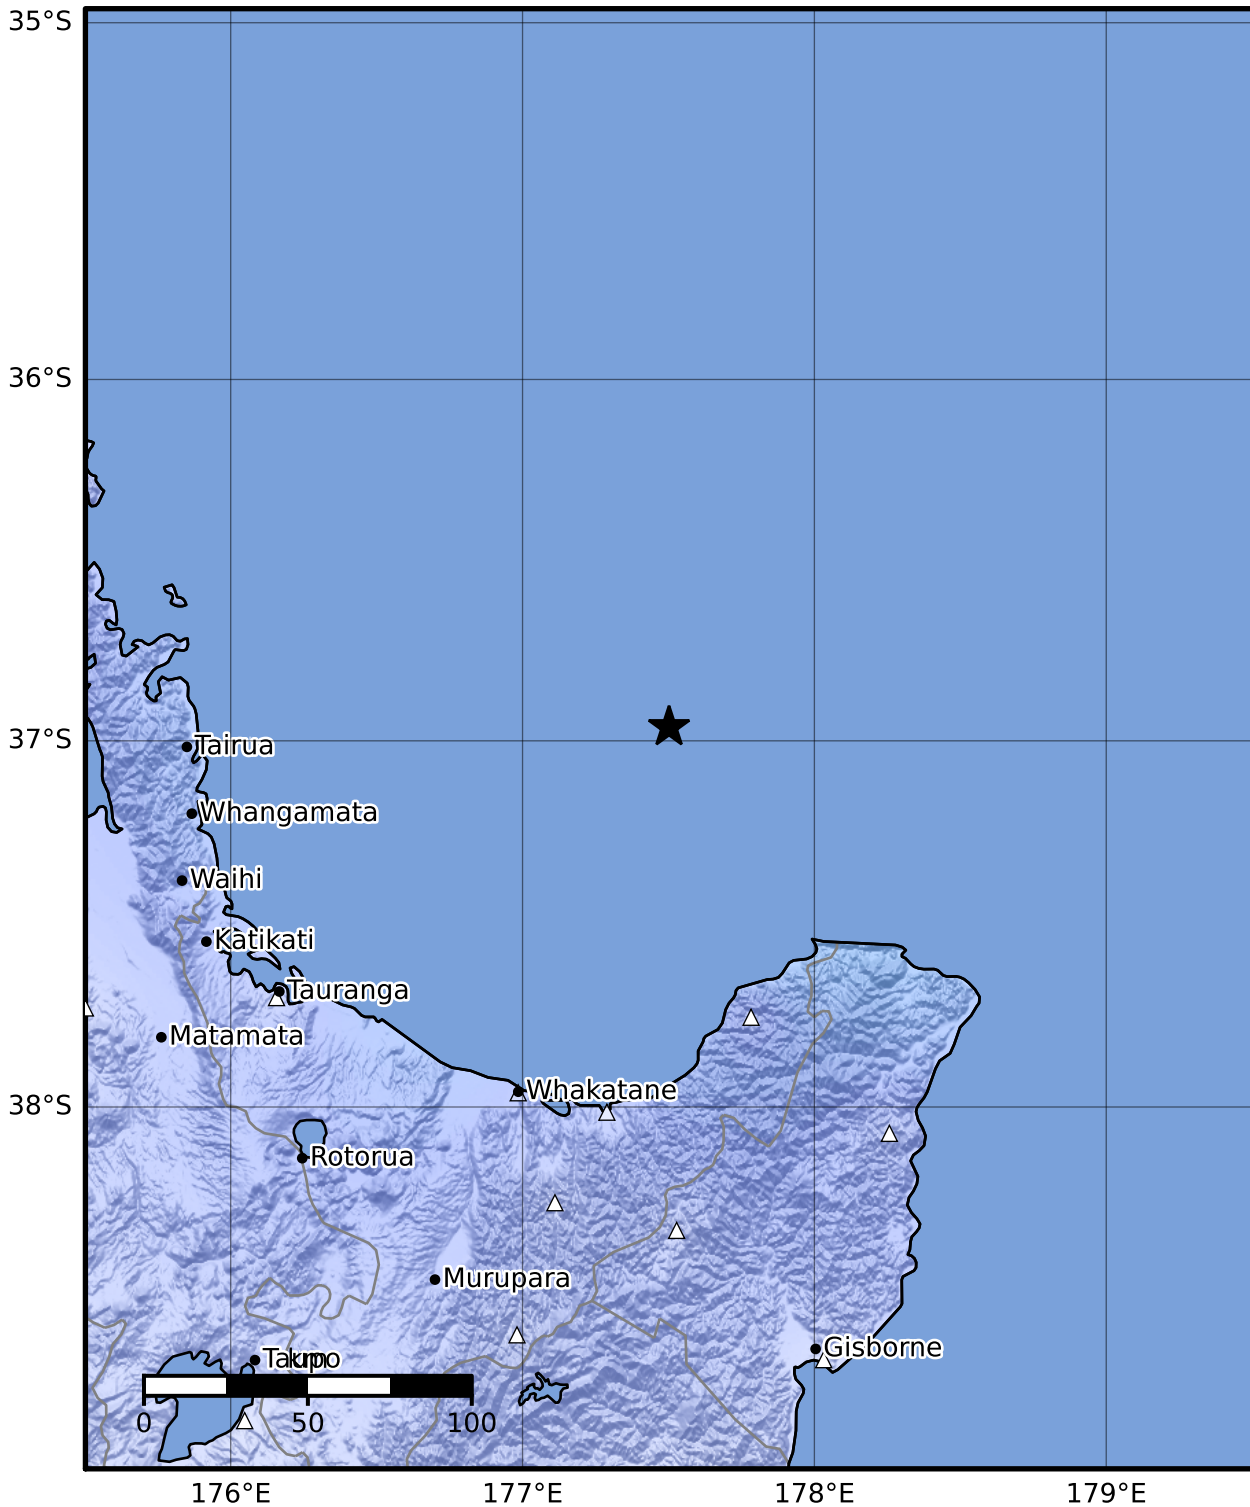

Macroseismic Intensity Map GNS Science

ShakeMap: Raukumara Plain

Apr 06, 2023 18:43:49 UTC M4.4 S36.96 E177.50 Depth: 119.4km ID:2023p258866

SHAKING	Not felt	Weak	Light	Moderate	Strong	Very strong	Severe	Violent	Extreme
DAMAGE	None	None	None	Very light	Light	Moderate	Moderate/heavy	Heavy	Very heavy
PGA(%g)	<0.0464	0.29	1.63	5.16	12.5	22.4	40.2	72.2	>129
PGV(cm/s)	<0.0215	0.125	1.04	4.31	14.5	26.4	48.3	88.4	>162
INTENSITY	I	II-III	IV	V	VI	VII	VIII	IX	X+

Scale based on Moratalla et al.(2021) and Worden et al.(2012) Version 6: Processed 2023-04-06T19:44:37Z

△ Seismic Instrument ○ Reported Intensity

★ Epicenter