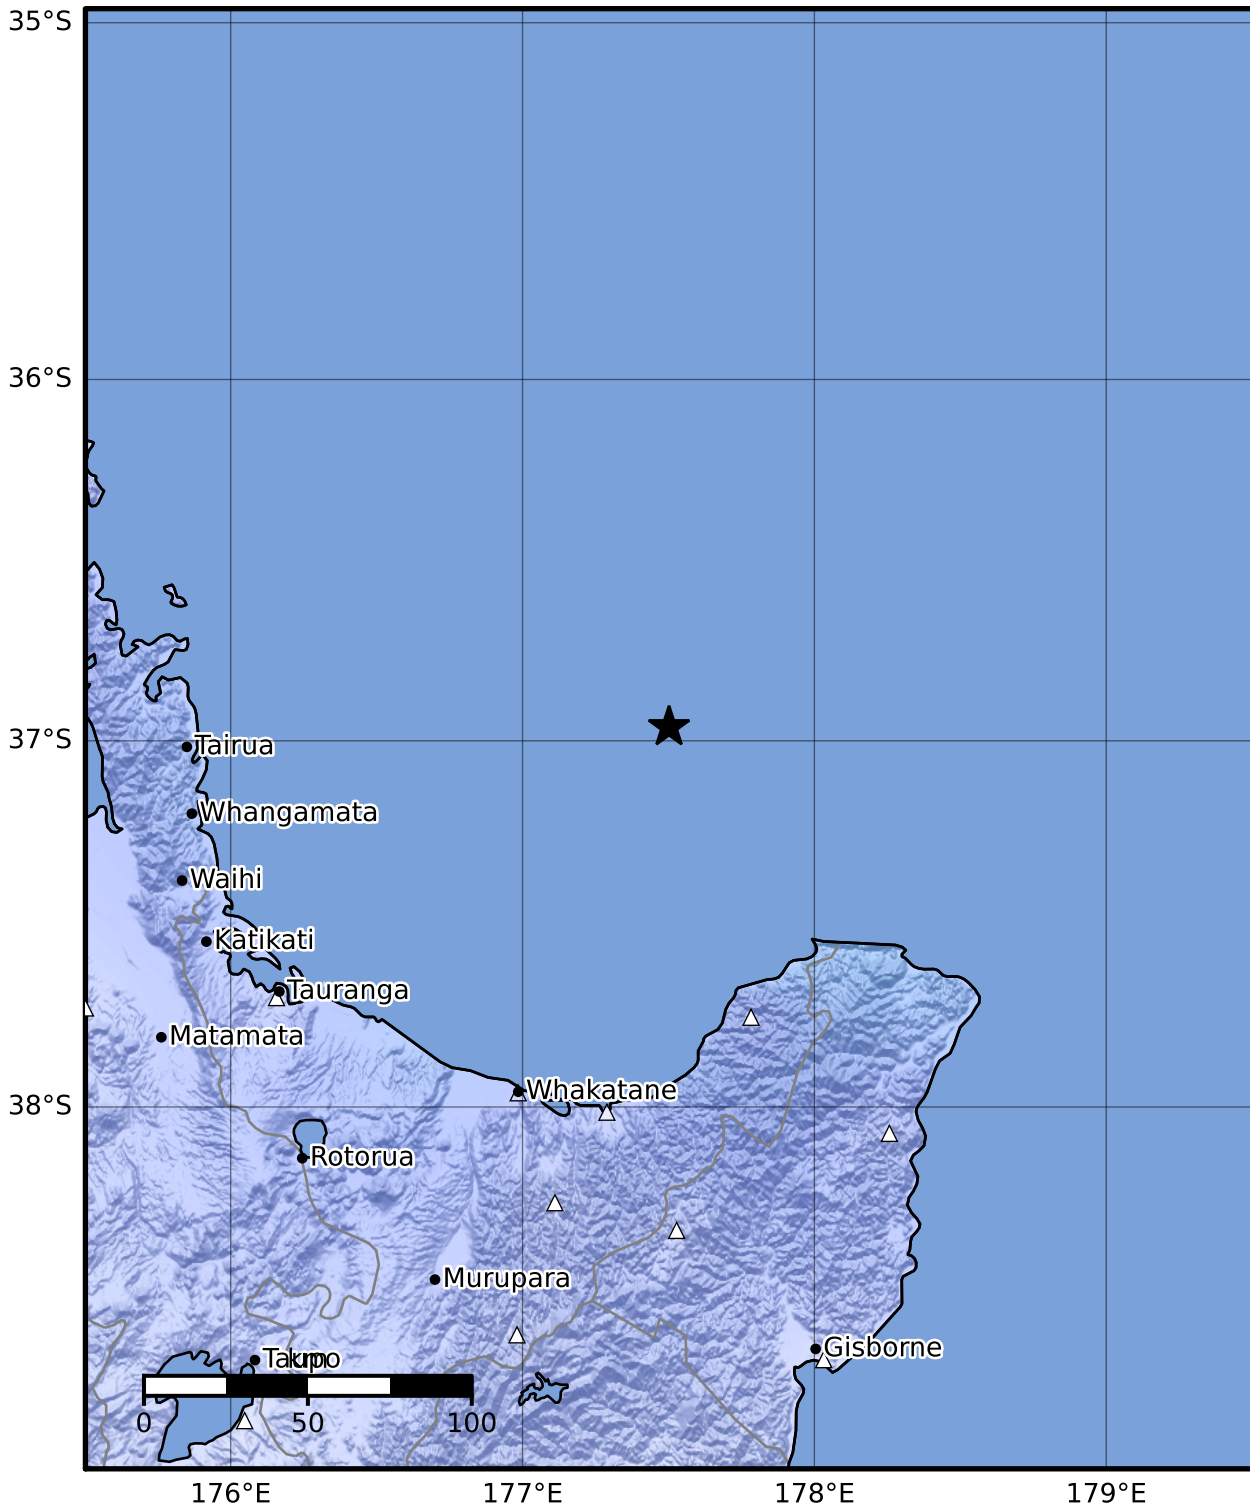

Macroseismic Intensity Map GNS Science

ShakeMap: Raukumara Plain

Apr 06, 2023 18:43:49 UTC M4.4 S36.96 E177.50 Depth: 119.4km ID:2023p258866

SHAKING	Not felt	Weak	Light	Moderate	Strong	Very strong	Severe	Violent	Extreme
DAMAGE	None	None	None	Very light	Light	Moderate	Moderate/heavy	Heavy	Very heavy
PGA(%g)	<0.0464	0.29	1.63	5.16	12.5	22.4	40.2	72.2	>129
PGV(cm/s)	<0.0215	0.125	1.04	4.31	14.5	26.4	48.3	88.4	>162
INTENSITY	I	II-III	IV	V	VI	VII	VIII	IX	X+

Scale based on Moratalla et al.(2021) and Worden et al.(2012) Version 7: Processed 2023-04-06T20:44:38Z

△ Seismic Instrument ○ Reported Intensity

★ Epicenter