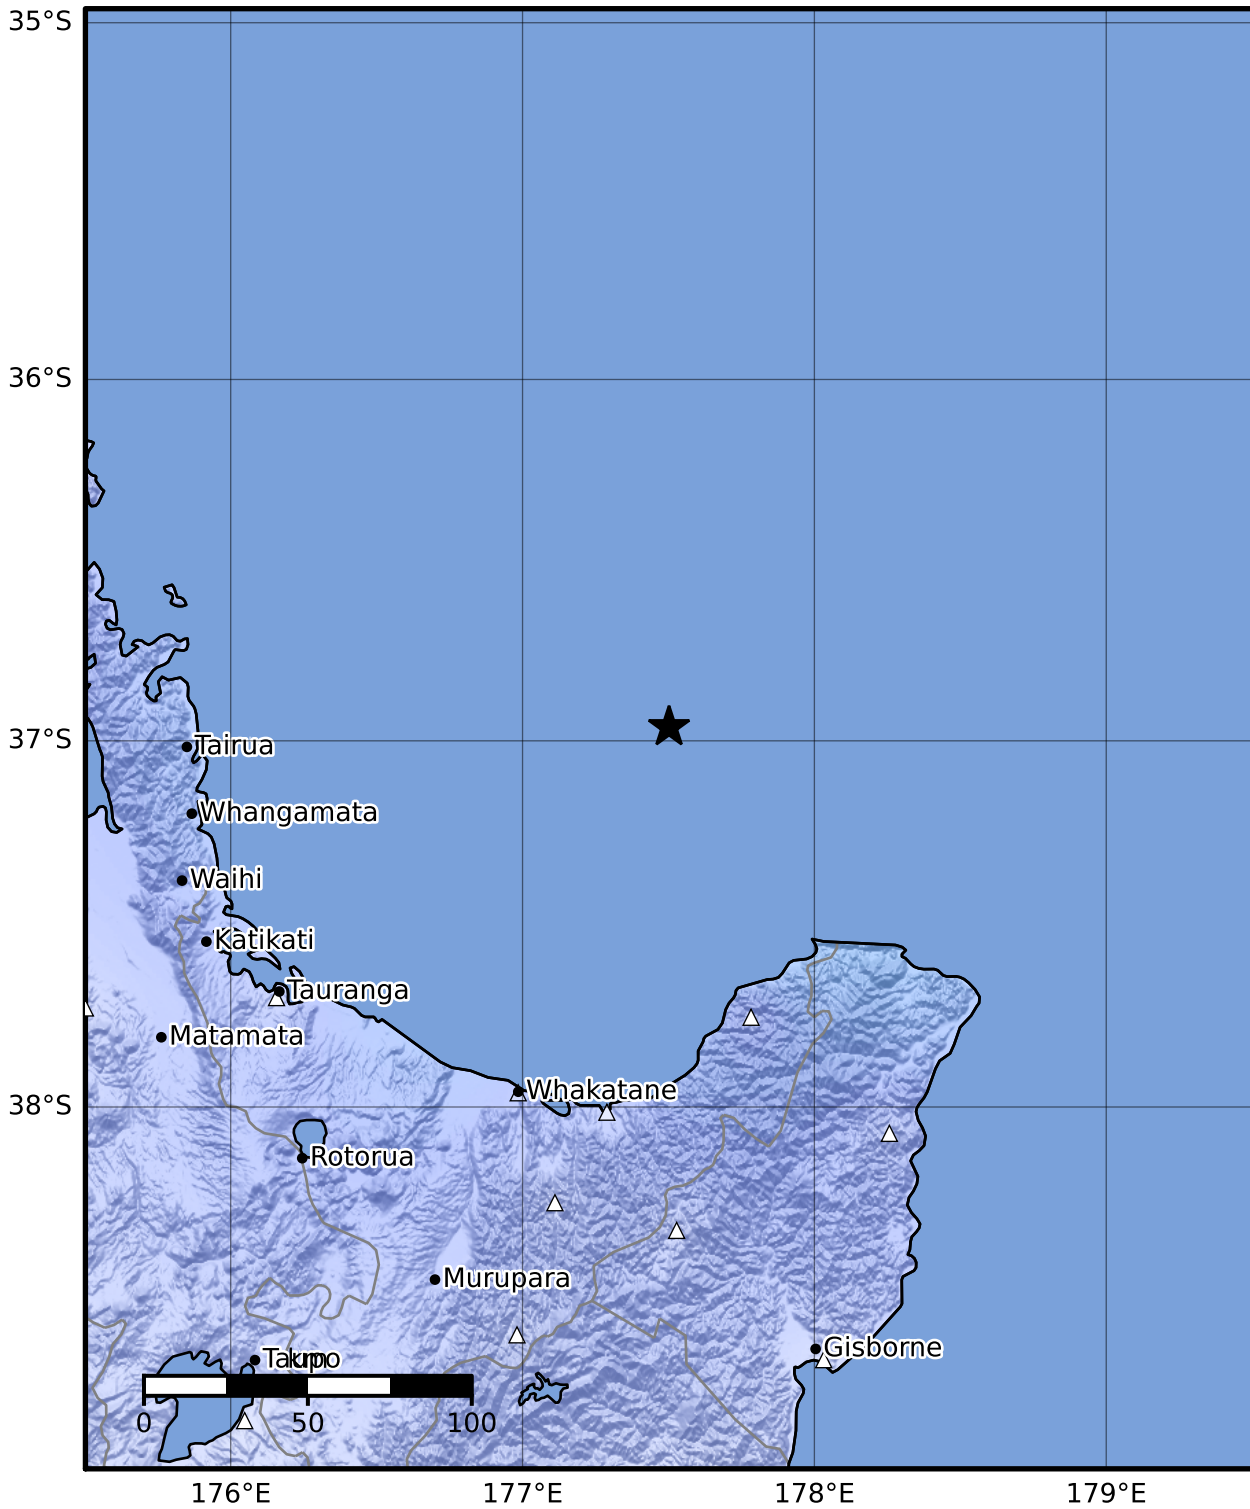

Macroseismic Intensity Map GNS Science

ShakeMap: Raukumara Plain

Apr 06, 2023 18:43:49 UTC M4.4 S36.96 E177.50 Depth: 119.4km ID:2023p258866

SHAKING	Not felt	Weak	Light	Moderate	Strong	Very strong	Severe	Violent	Extreme
DAMAGE	None	None	None	Very light	Light	Moderate	Moderate/heavy	Heavy	Very heavy
PGA(%g)	<0.0464	0.29	1.63	5.16	12.5	22.4	40.2	72.2	>129
PGV(cm/s)	<0.0215	0.125	1.04	4.31	14.5	26.4	48.3	88.4	>162
INTENSITY	I	II-III	IV	V	VI	VII	VIII	IX	X+

Scale based on Moratalla et al.(2021) and Worden et al.(2012) Version 8: Processed 2023-04-06T21:44:40Z

△ Seismic Instrument ○ Reported Intensity ★ Epicenter