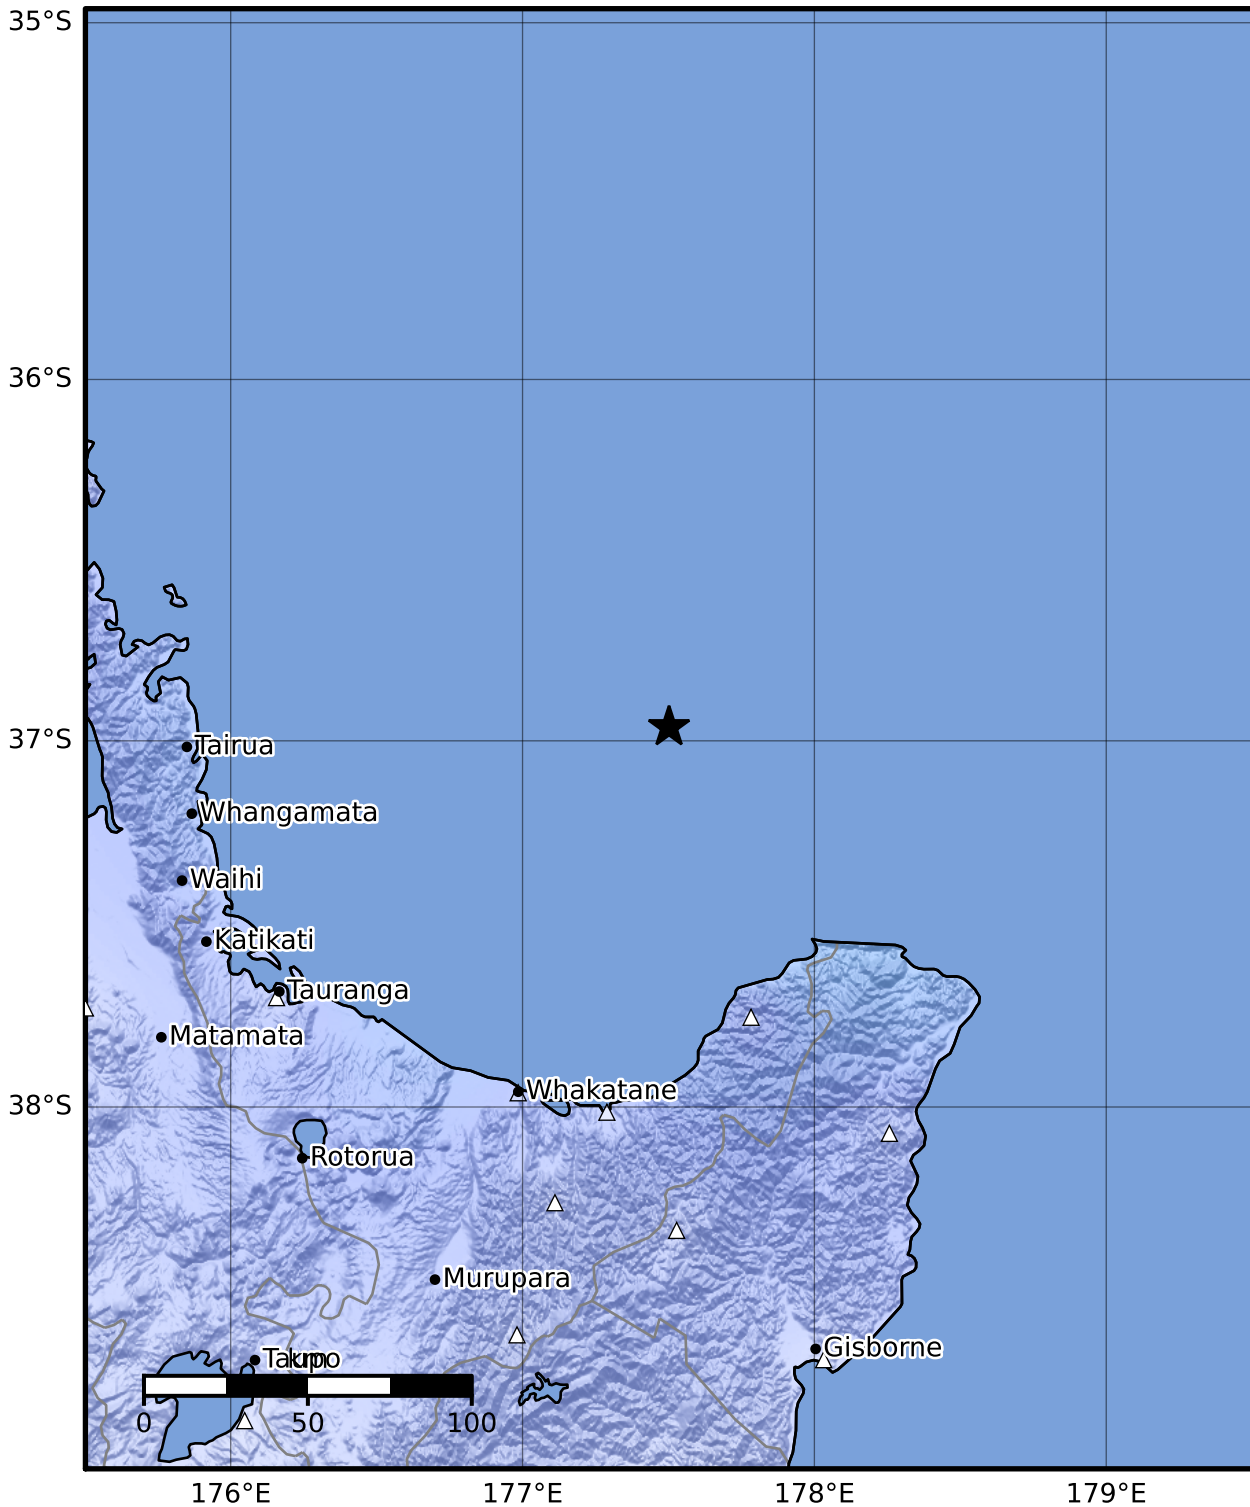

Macroseismic Intensity Map GNS Science

ShakeMap: Raukumara Plain

Apr 06, 2023 18:43:49 UTC M4.4 S36.96 E177.50 Depth: 119.4km ID:2023p258866

SHAKING	Not felt	Weak	Light	Moderate	Strong	Very strong	Severe	Violent	Extreme
DAMAGE	None	None	None	Very light	Light	Moderate	Moderate/heavy	Heavy	Very heavy
PGA(%g)	<0.0464	0.29	1.63	5.16	12.5	22.4	40.2	72.2	>129
PGV(cm/s)	<0.0215	0.125	1.04	4.31	14.5	26.4	48.3	88.4	>162
INTENSITY	I	II-III	IV	V	VI	VII	VIII	IX	X+

Scale based on Moratalla et al.(2021) and Worden et al.(2012) Version 9: Processed 2023-04-07T00:44:41Z

△ Seismic Instrument ○ Reported Intensity

★ Epicenter